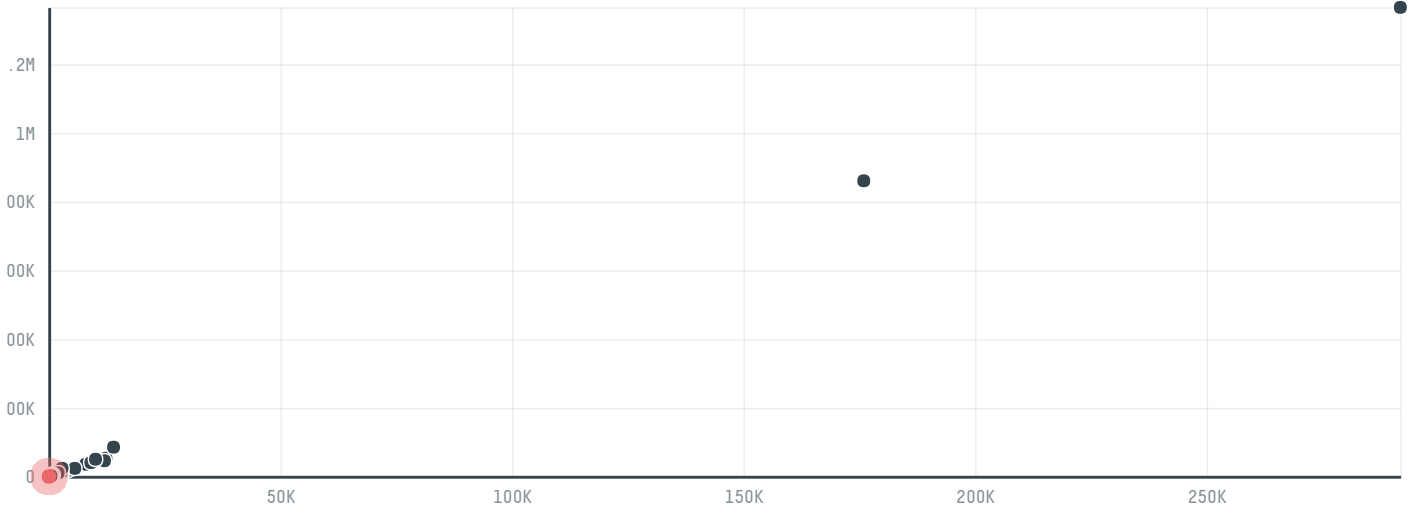

trase

Krabus 000

ACTIVITY: **Importer** COMMODITY: **Chicken** COUNTRY: **Brazil** YEAR: **2016**

Krabus 000 was the 14,93rd largest importer of chicken from BRAZIL in 2016, accounting for 25 tons. As an importer, Krabus 000 sources from 1 municipalities, or 0% of the chicken production municipalities. The main destination of the chicken imported by Krabus 000 is Moldova, accounting for 100% of the total.

TOP DESTINATION COUNTRIES OF CHICKEN IMPORTED BY KRABUS 000:

COMPARING COMPANIES IMPORTING CHICKEN FROM BRAZIL IN 2016

Trase is a partnership between

In collaboration with

and many other organizations and individuals.