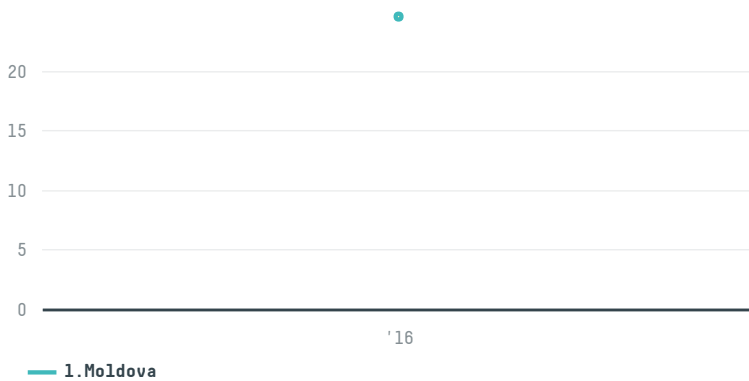

TOP DESTINATION COUNTRIES OF CHICKEN IMPORTED BY KRABUS 000: