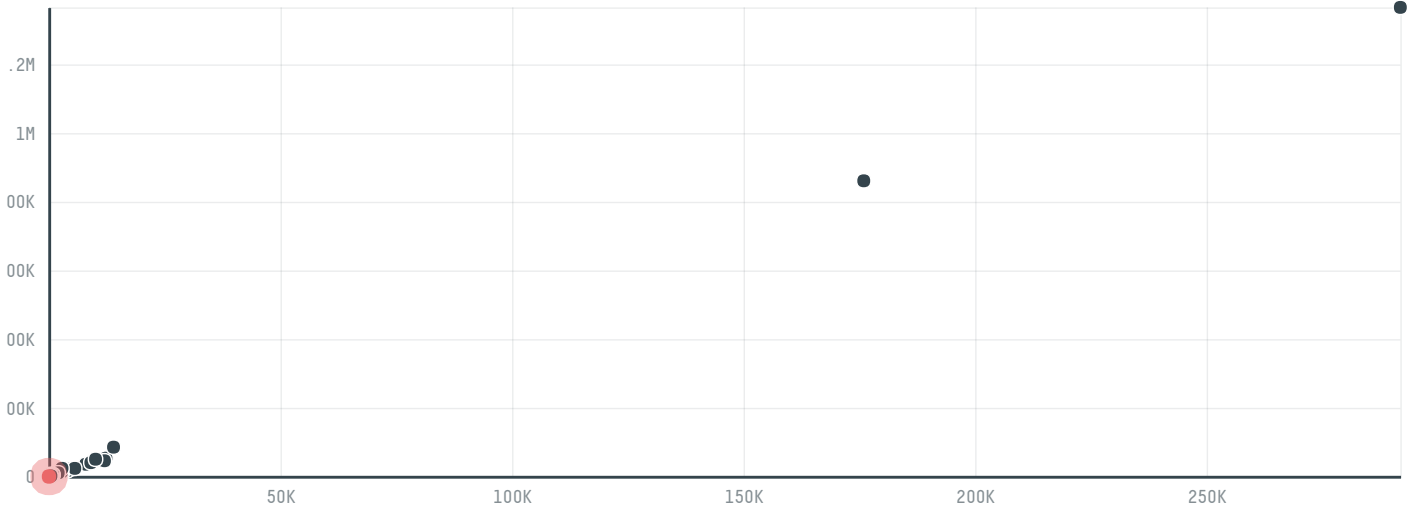

Trase is a partnership between

In collaboration with

and many other organizations and individuals.

Donors

[Terms of Use](#) · [Privacy policy](#) · [Cookie policy](#) · [Contact us](#)