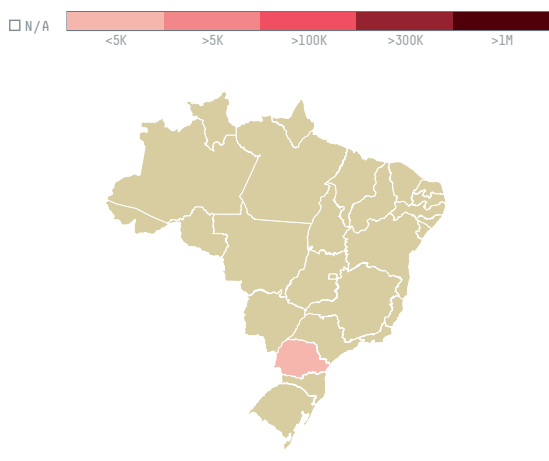

MUNICIPALITY	SOY DEFORESTATION RISK FOR FEED	CO2 EMISSIONS RISK FROM SOY DEFORESTATION FOR FEED
ROLANDIA	0ha	0t CO2
BIOME	SOY DEFORESTATION RISK FOR FEED	CO2 EMISSIONS RISK FROM SOY DEFORESTATION FOR FEED
MATA ATLANTICA	0ha	0t CO2

COMPARING COMPANIES IMPORTING CHICKEN FROM BRAZIL IN 2016