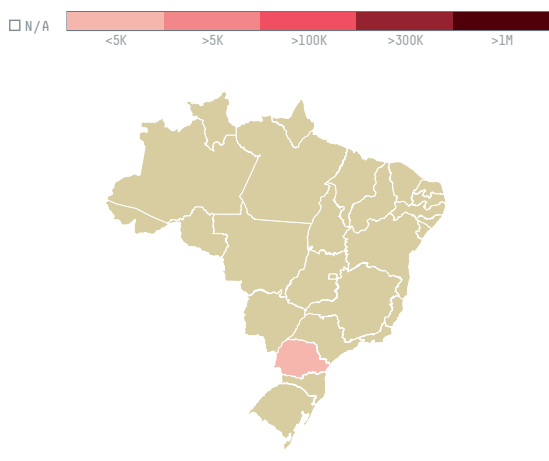

trase

Importadora y exportadora de carnes los cubos sa de cv

ACTIVITY: **Importer**
COMMODITY: **Chicken**
COUNTRY: **Brazil**
YEAR: **2016**

Importadora y exportadora de carnes los cubos sa de cv was the 1536th largest importer of chicken from BRAZIL in 2016, accounting for 21 tons. As an importer, Importadora y exportadora de carnes los cubos sa de cv sources from 1 municipalities, or 0% of the chicken production municipalities. The main destination of the chicken imported by Importadora y exportadora de carnes los cubos sa de cv is Mexico, accounting for 100% of the total.

TOP DESTINATION COUNTRIES OF CHICKEN IMPORTED BY IMPORTADORA Y EXPORTADORA DE CARNES LOS CUBOS SA DE CV:

Legend for the world map: N/A, <5K, >5K, >100K, >300K, >1M

MUNICIPALITY	SOY DEFORESTATION RISK FOR FEED	CO2 EMISSIONS RISK FROM SOY DEFORESTATION FOR FEED
PALOTINA	0ha	0t CO2