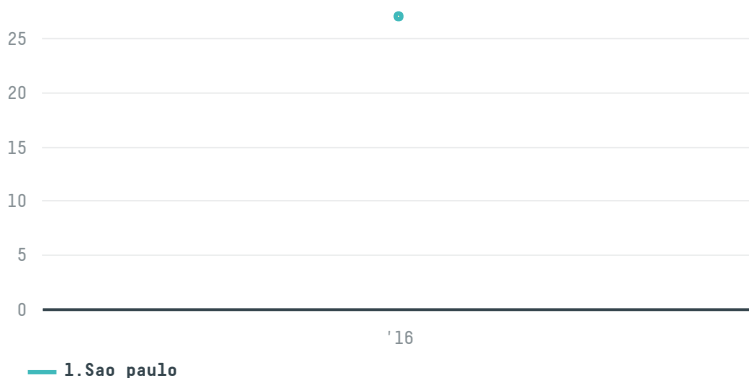

TOP DESTINATION COUNTRIES OF CHICKEN IMPORTED BY MAISON DOUDOU TAINAMOR: