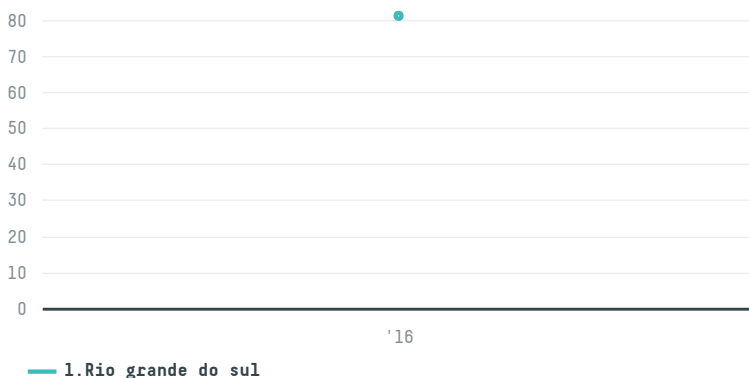

TOP DESTINATION COUNTRIES OF CHICKEN IMPORTED BY DAMACO FOODS SINGAPORE LTD.: