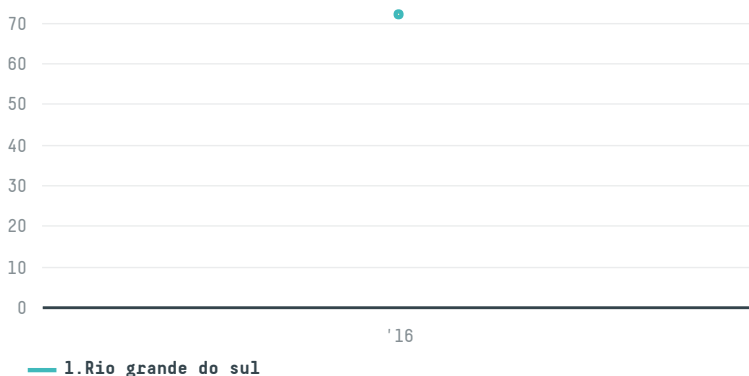

TOP DESTINATION COUNTRIES OF CHICKEN IMPORTED BY MOHAMMED FARHAT SALEEM: