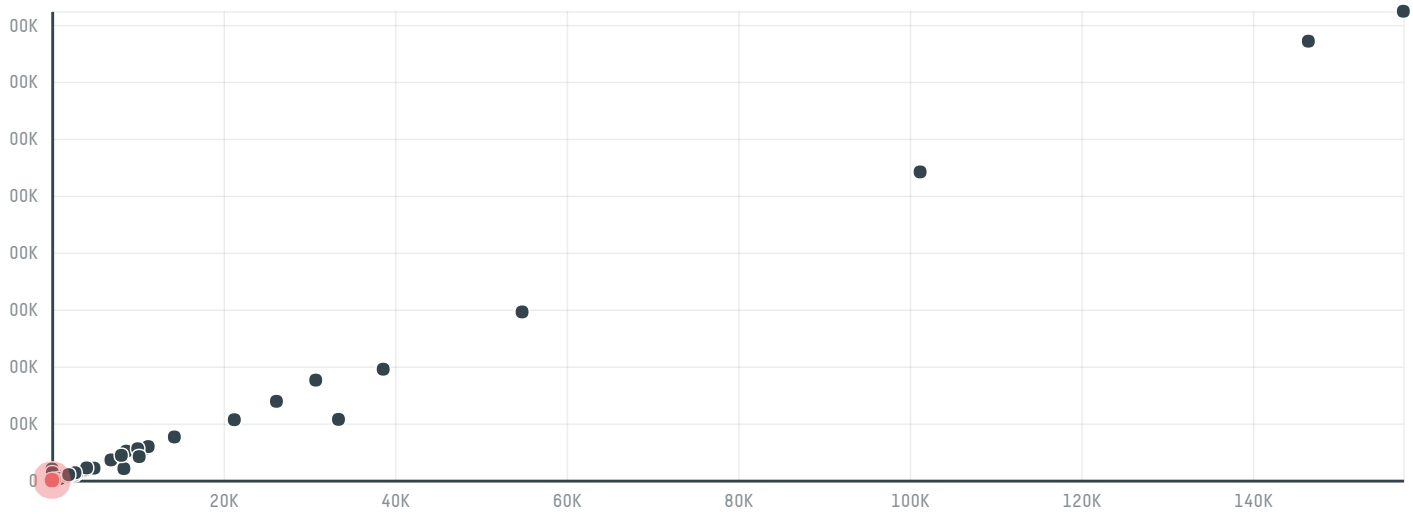

Trase is a partnership between

In collaboration with

and many other organizations and individuals.

Donors

[Terms of Use](#) · [Privacy policy](#) · [Cookie policy](#) · [Contact us](#)