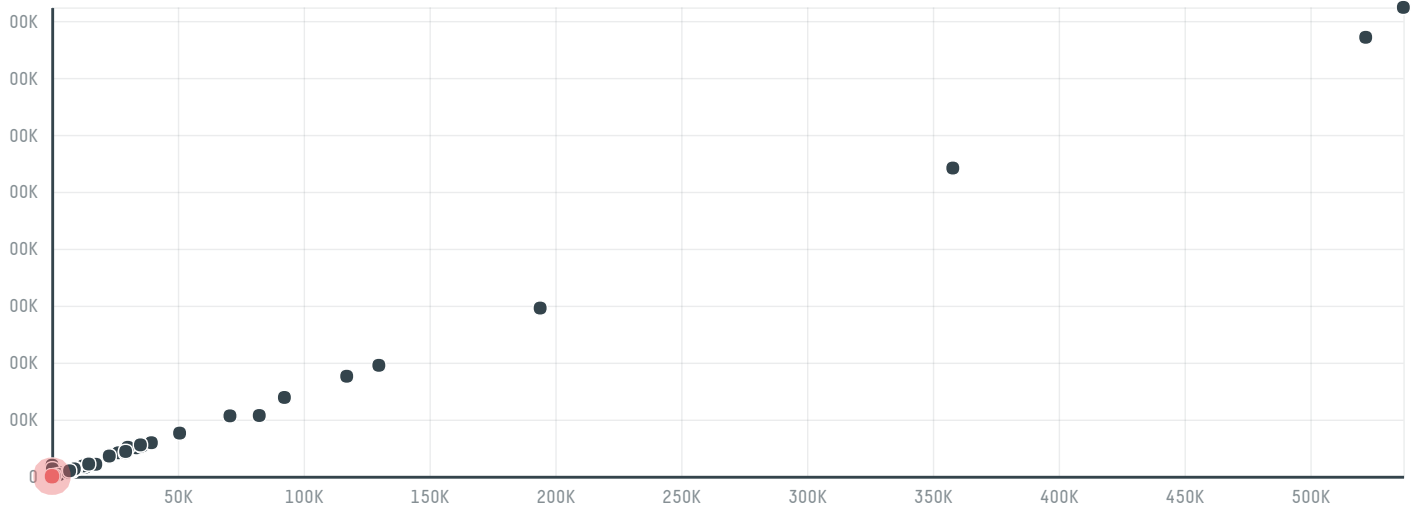

Trase is a partnership between

In collaboration with

and many other organizations and individuals.

Donors

[Terms of Use](#) · [Privacy policy](#) · [Cookie policy](#) · [Contact us](#)