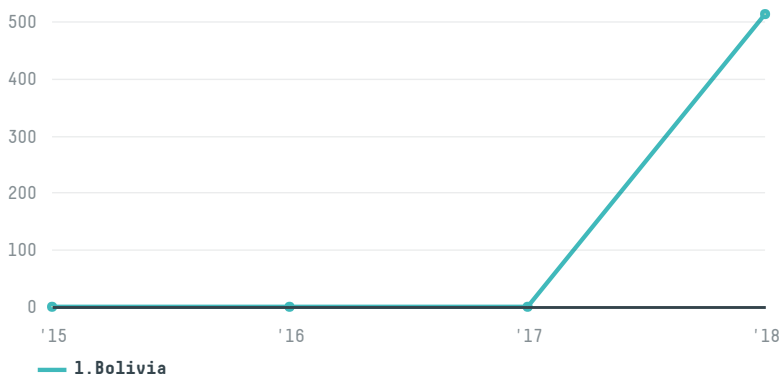

TOP DESTINATION COUNTRIES OF CHICKEN EXPORTED BY M S COMERCIAL IMPORTADORA E EXPORTADORA DE ALIMENTOS:

COMPARING COMPANIES EXPORTING CHICKEN FROM BRAZIL IN 2018