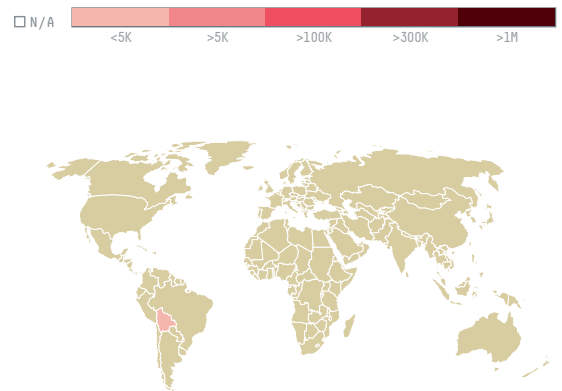

trase

M s comercial importadora e exportadora de alimentos

ACTIVITY: **Exporter**
COMMODITY: **Chicken**
COUNTRY: **Brazil**
YEAR: **2018**

M s comercial importadora e exportadora de alimentos was the 56th largest exporter of chicken from BRAZIL in 2018, accounting for 513 tons. This is a 44196% increase vs the previous year. As an exporter, M s comercial importadora e exportadora de alimentos sources from 1 municipalities, or 0% of the chicken production municipalities. The main destination of the chicken exported by M s comercial importadora e exportadora de alimentos is Bolivia, accounting for 100% of the total.

TOP DESTINATION COUNTRIES OF CHICKEN EXPORTED BY M S COMERCIAL IMPORTADORA E EXPORTADORA DE ALIMENTOS:

COMPARING COMPANIES EXPORTING CHICKEN FROM BRAZIL IN 2018

Trase is a partnership between

In collaboration with