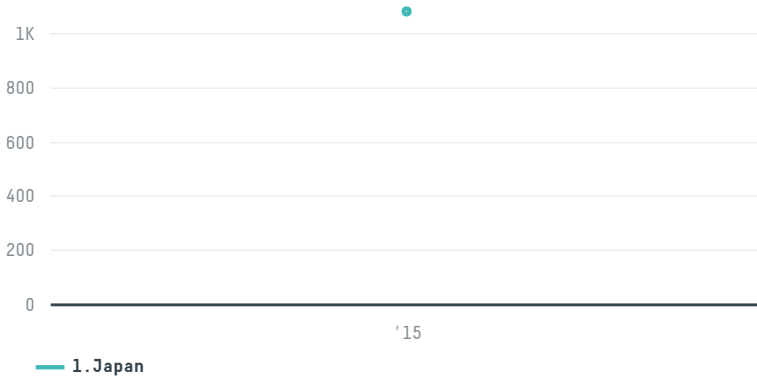

TOP DESTINATION COUNTRIES OF CHICKEN IMPORTED BY TAIYO BUSSAN KAISHA, LTD.:

COMPARING COMPANIES IMPORTING CHICKEN FROM BRAZIL IN 2015