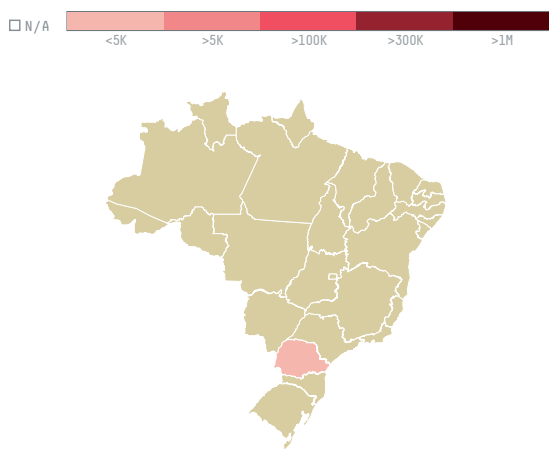

trase

Abastecedora de productos y servicios vision sa de

ACTIVITY COMMODITY COUNTRY YEAR
Importer **Chicken** **Brazil** **2015**

Abastecedora de productos y servicios vision sa de was the 1087th largest importer of chicken from BRAZIL in 2015, accounting for 108 tons. As an importer, Abastecedora de productos y servicios vision sa de sources from 1 municipalities, or 0% of the chicken production municipalities. The main destination of the chicken imported by Abastecedora de productos y servicios vision sa de is Mexico, accounting for 100% of the total.

TOP DESTINATION COUNTRIES OF CHICKEN IMPORTED BY ABASTECEDORA DE PRODUCTOS Y SERVICIOS VISION SA DE :

MUNICIPALITY	SOY DEFORESTATION RISK FOR FEED	CO2 EMISSIONS RISK FROM SOY DEFORESTATION FOR FEED
PALOTINA	0ha	0t CO2
BIOME	SOY DEFORESTATION RISK FOR FEED	CO2 EMISSIONS RISK FROM SOY DEFORESTATION FOR FEED
MATA ATLANTICA	0ha	0t CO2