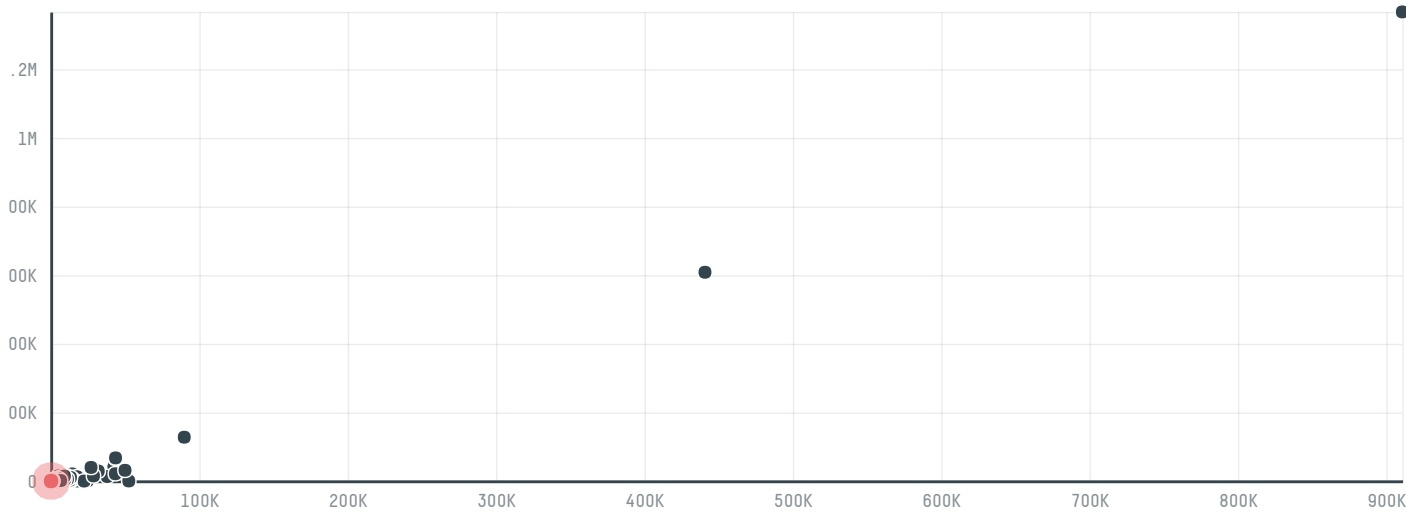

COMPARING COMPANIES IMPORTING CHICKEN FROM BRAZIL IN 2015