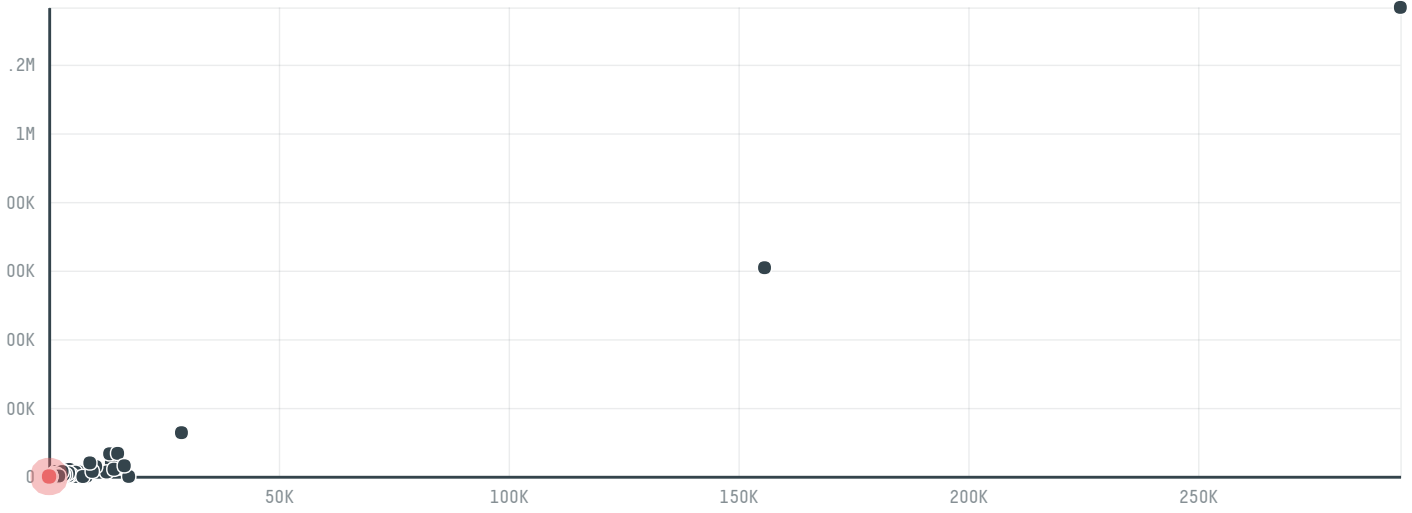

Trase is a partnership between

Stockholm Environment Institute

Global Canopy Programme

In collaboration with

vizzuality

The European Forest Institute

and many other organizations and individuals.

Donors

The Global Environment Facility

WWF

Europe

Gordon and Betty Moore Foundation

The Nature Conservancy

Department for International Development

Formas

Norway's International Climate and Forest Initiative (NICFI)

[Terms of Use](#) · [Privacy policy](#) · [Cookie policy](#) · [Contact us](#)