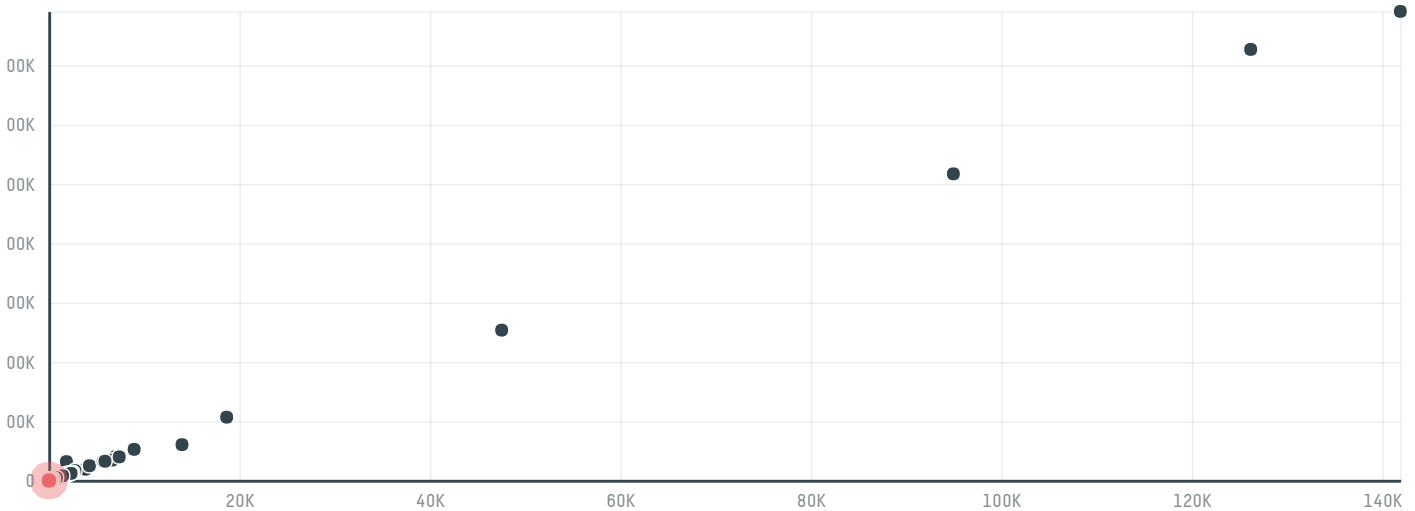

MUNICIPALITY	SOY DEFORESTATION RISK FOR FEED	CO2 EMISSIONS RISK FROM SOY DEFORESTATION FOR FEED
NOVA SANTA ROSA	0ha	0t CO2
FRANCISCO ALVES	0ha	0t CO2
PALOTINA	0ha	0t CO2
MARIPA	0ha	0t CO2

BIOME	SOY DEFORESTATION RISK FOR FEED	CO2 EMISSIONS RISK FROM SOY DEFORESTATION FOR FEED
MATA ATLANTICA	0ha	0t CO2

COMPARING COMPANIES IMPORTING CHICKEN FROM BRAZIL IN 2017

Trase is a partnership between In collaboration with Donors

This website uses cookies to provide you with an improved user experience. By continuing to browse this site, you consent to the use of cookies and similar technologies. Please visit our [privacy policy](#) for further details.

I AGREE