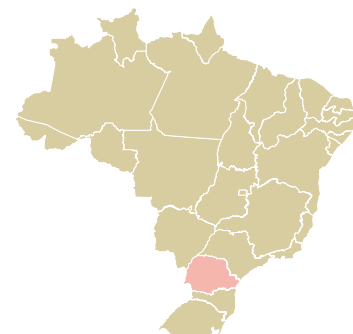

TOP DESTINATION COUNTRIES OF CHICKEN IMPORTED BY FRIENDLY MATE FOODSTUFFS (CHINA)LTD: