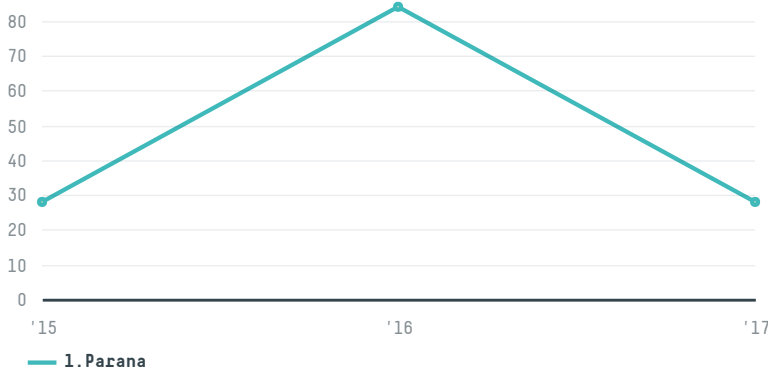

TOP DESTINATION COUNTRIES OF CHICKEN IMPORTED BY FRIENDLY MATE FOODSTUFFS (CHINA)LTD: