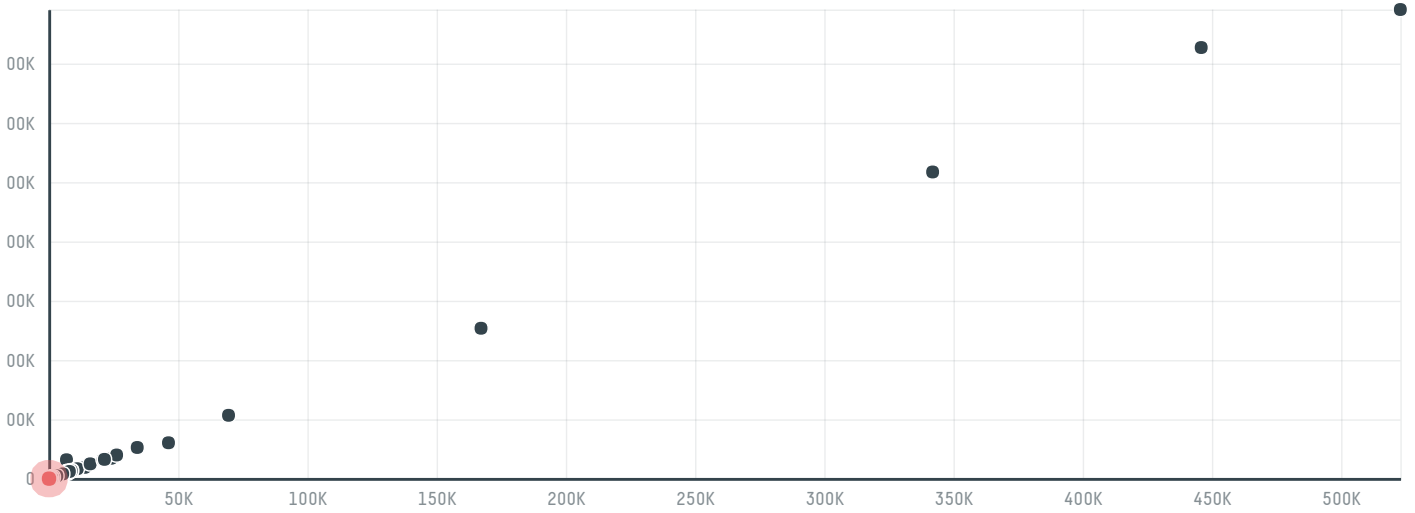

MUNICIPALITY	SOY DEFORESTATION RISK FOR FEED	CO2 EMISSIONS RISK FROM SOY DEFORESTATION FOR FEED
NOVA SANTA ROSA	0ha	0t CO2
FRANCISCO ALVES	0ha	0t CO2
PALOTINA	0ha	0t CO2
MARIPA	0ha	0t CO2

BIOME	SOY DEFORESTATION RISK FOR FEED	CO2 EMISSIONS RISK FROM SOY DEFORESTATION FOR FEED
MATA ATLANTICA	0ha	0t CO2

COMPARING COMPANIES IMPORTING CHICKEN FROM BRAZIL IN 2017

Trase is a partnership between In collaboration with Donors

This website uses cookies to provide you with an improved user experience. By continuing to browse this site, you consent to the use of cookies and similar technologies. Please visit our [privacy policy](#) for further details.

I AGREE