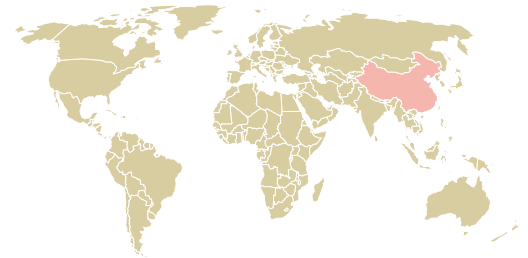

TOP DESTINATION COUNTRIES OF CHICKEN IMPORTED BY FRIENDLY MATE FOODSTUFFS (CHINA)LTD: