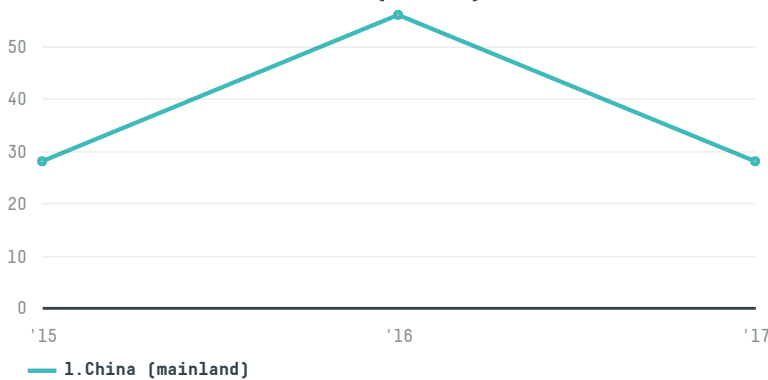

TOP DESTINATION COUNTRIES OF CHICKEN IMPORTED BY FRIENDLY MATE FOODSTUFFS (CHINA)LTD: