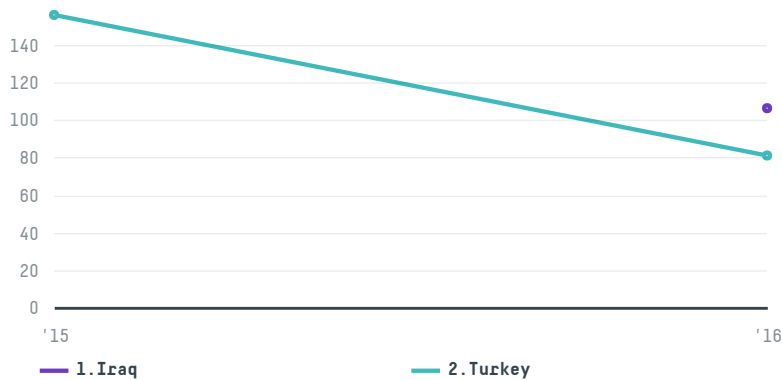

TOP DESTINATION COUNTRIES OF CHICKEN IMPORTED BY OZKAYA GIDA SAN.TIC.LTD. STI: