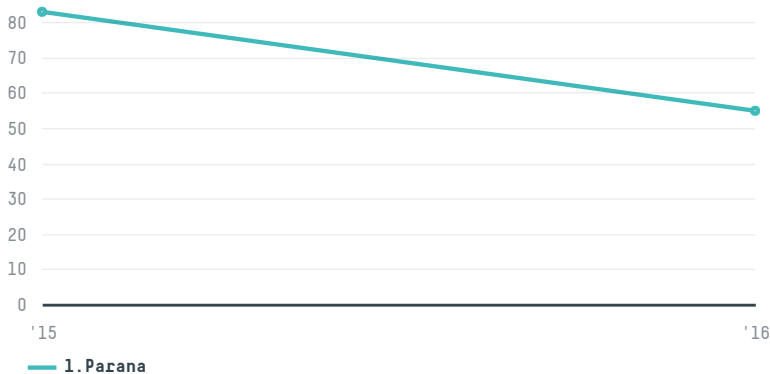

TOP DESTINATION COUNTRIES OF CHICKEN IMPORTED BY OOO MAGNIT PLUS INN 3906322940: