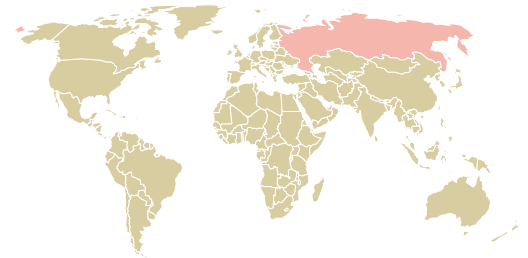

TOP DESTINATION COUNTRIES OF CHICKEN IMPORTED BY OOO MAGNIT PLUS INN 3906322940: