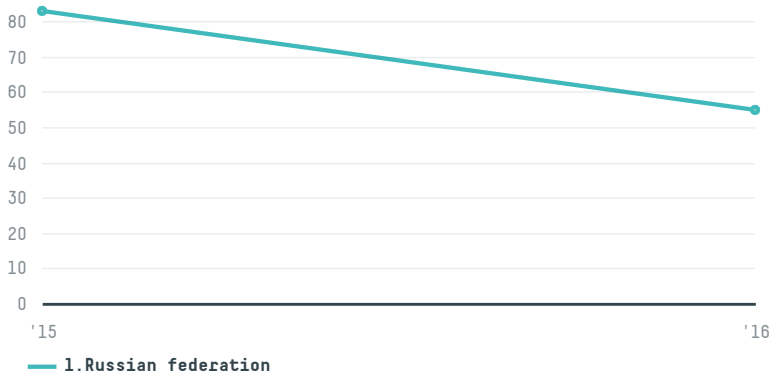

TOP DESTINATION COUNTRIES OF CHICKEN IMPORTED BY OOO MAGNIT PLUS INN 3906322940: