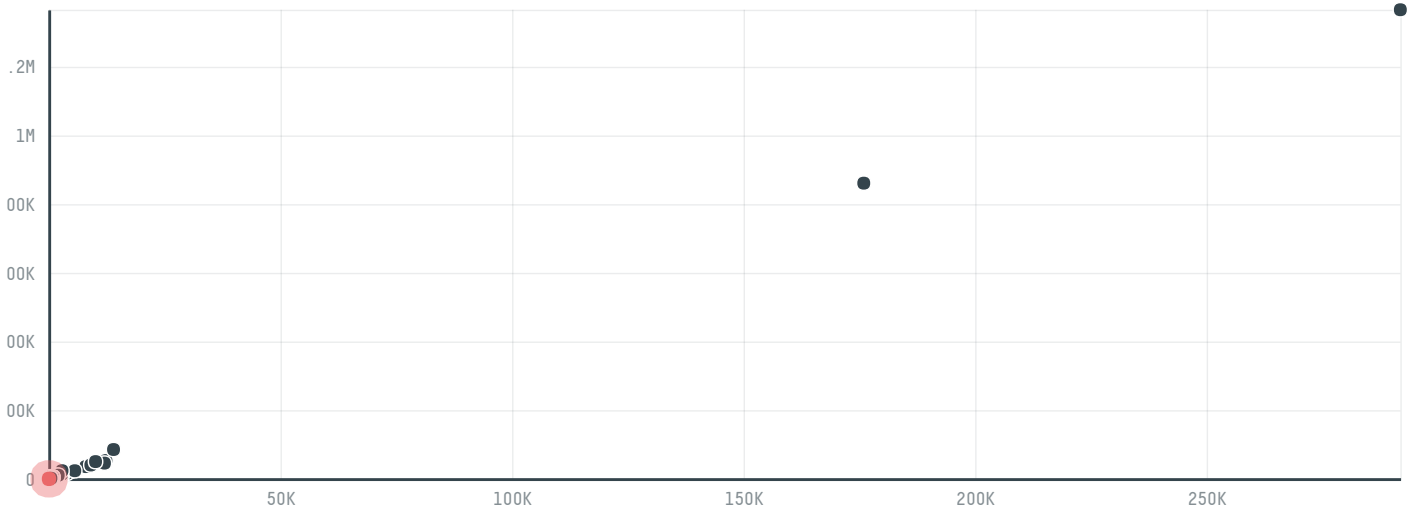

MUNICIPALITY	SOY DEFORESTATION RISK FOR FEED	CO2 EMISSIONS RISK FROM SOY DEFORESTATION FOR FEED
CASCATEL	0ha	0t CO2
ARAPONGAS	0ha	0t CO2

BIOME	SOY DEFORESTATION RISK FOR FEED	CO2 EMISSIONS RISK FROM SOY DEFORESTATION FOR FEED
MATA ATLANTICA	0ha	0t CO2

COMPARING COMPANIES IMPORTING CHICKEN FROM BRAZIL IN 2016

Trase is a partnership between

In collaboration with

Donors

This website uses cookies to provide you with an improved user experience. By continuing to browse this site, you consent to the use of cookies and similar technologies. Please visit our [privacy policy](#) for further details.

I AGREE