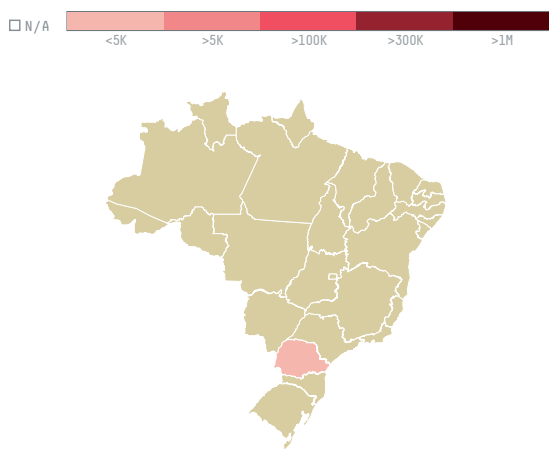

trase

Shanghai paradise garden healthy food co ltd

ACTIVITY	COMMODITY	COUNTRY	YEAR
Importer	Chicken	Brazil	2015

Shanghai paradise garden healthy food co ltd was the 1487th largest importer of chicken from BRAZIL in 2015, accounting for 27 tons. As an importer, Shanghai paradise garden healthy food co ltd sources from 2 municipalities, or 0% of the chicken production municipalities. The main destination of the chicken imported by Shanghai paradise garden healthy food co ltd is China (mainland), accounting for 100% of the total.

TOP DESTINATION COUNTRIES OF CHICKEN IMPORTED BY SHANGHAI PARADISE GARDEN HEALTHY FOOD CO LTD:

MUNICIPALITY	SOY DEFORESTATION RISK FOR FEED	CO2 EMISSIONS RISK FROM SOY DEFORESTATION FOR FEED
SABAUDIA	0ha	0t CO2
CAMBE	0ha	0t CO2