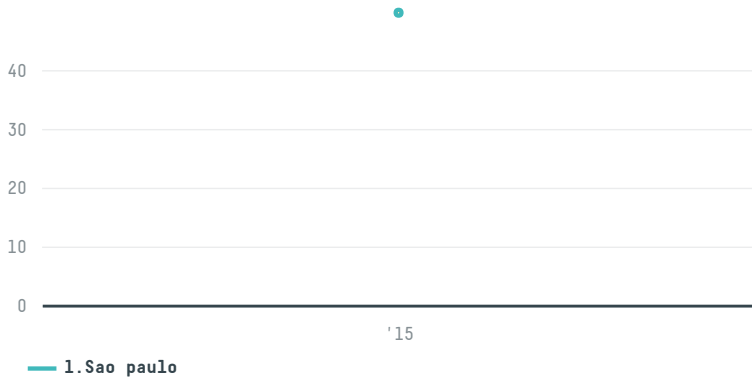

MUNICIPALITY	SOY DEFORESTATION RISK FOR FEED	CO2 EMISSIONS RISK FROM SOY DEFORESTATION FOR FEED
BOITUVA	0ha	0t CO2

BIOME	SOY DEFORESTATION RISK FOR FEED	CO2 EMISSIONS RISK FROM SOY DEFORESTATION FOR FEED
MATA ATLANTICA	0ha	0t CO2

COMPARING COMPANIES IMPORTING CHICKEN FROM BRAZIL IN 2015