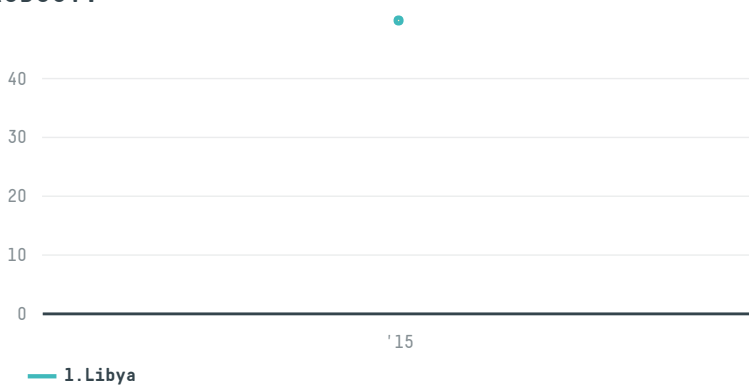

TOP DESTINATION COUNTRIES OF CHICKEN IMPORTED BY ALKIDWA COMPANY FOR MEAT, LIVESTOCK AND FOOD PRODUCT: