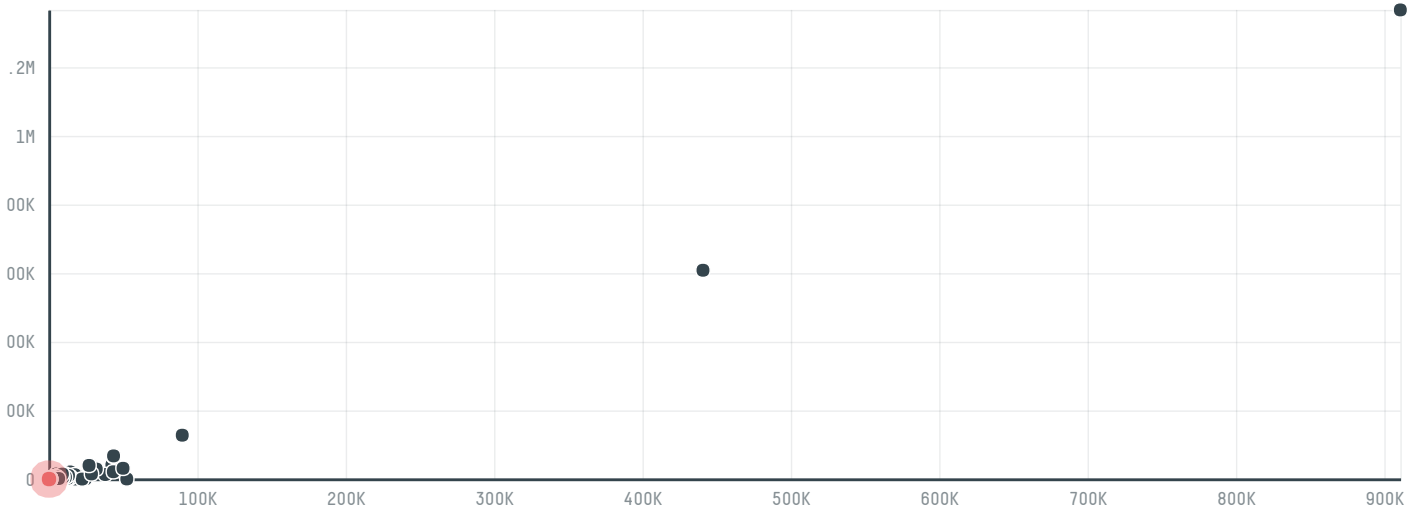

COMPARING COMPANIES IMPORTING CHICKEN FROM BRAZIL IN 2015