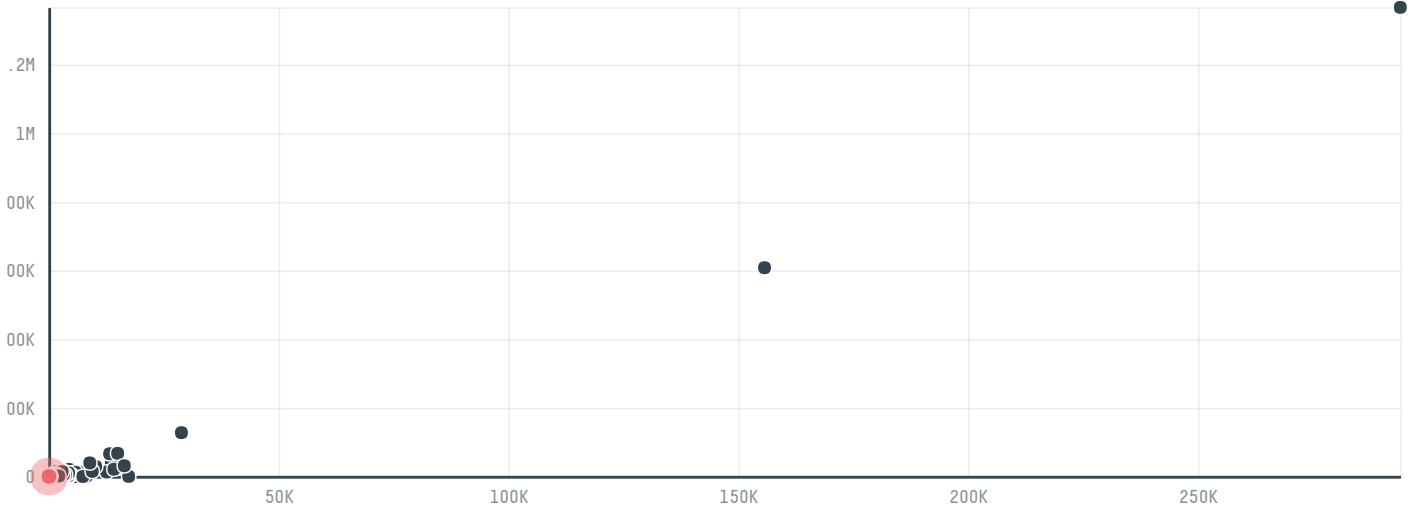

Trase is a partnership between

In collaboration with

and many other organizations and individuals.

Donors

[Terms of Use](#) · [Privacy policy](#) · [Cookie policy](#) · [Contact us](#)