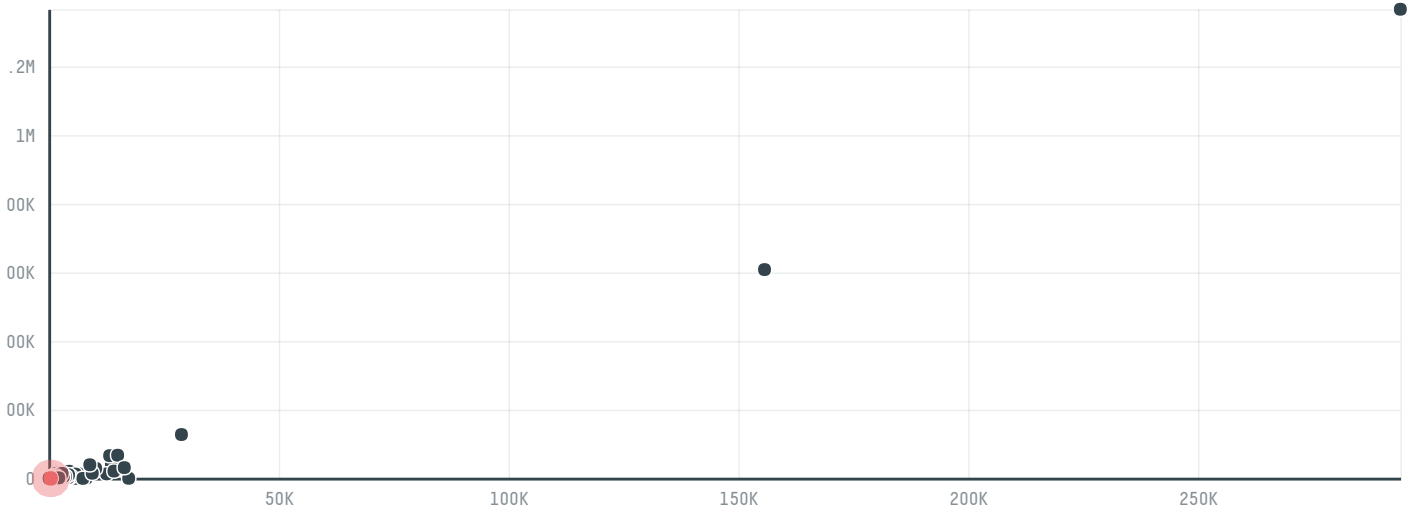

Trase is a partnership between

In collaboration with

and many other organizations and individuals.

Donors

[Terms of Use](#) · [Privacy policy](#) · [Cookie policy](#) · [Contact us](#)

This website uses cookies to provide you with an improved user experience. By continuing to browse this site, you consent to the use of cookies and similar technologies. Please visit our [privacy policy](#) for further details.

I AGREE