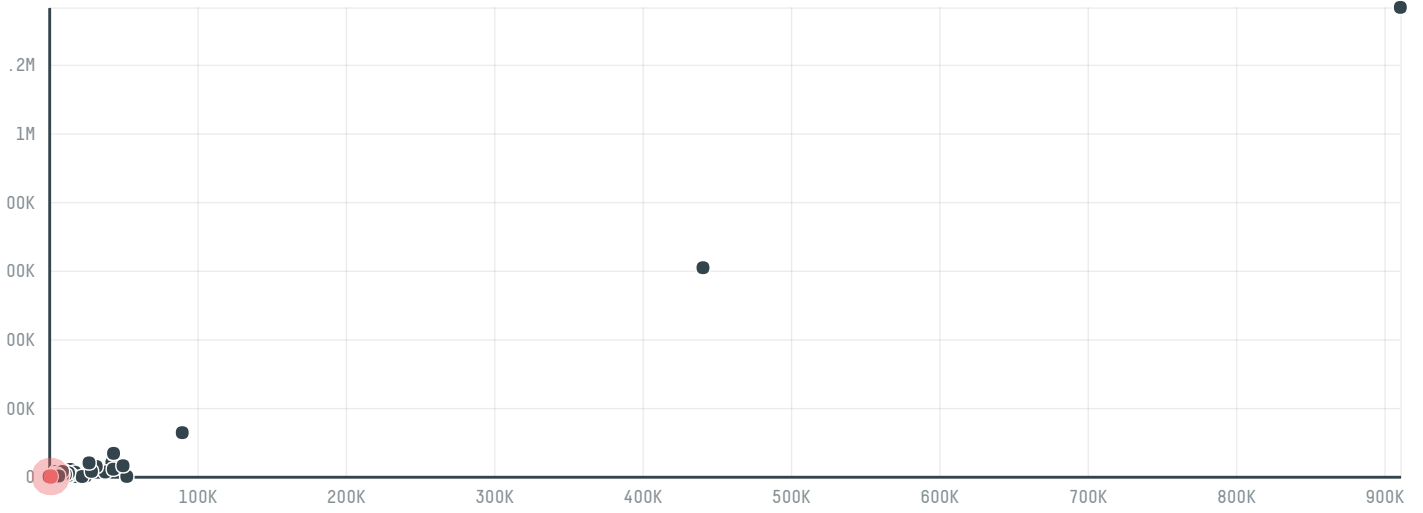

Trase is a partnership between

In collaboration with

and many other organizations and individuals.

Donors

[Terms of Use](#) · [Privacy policy](#) · [Cookie policy](#) · [Contact us](#)

This website uses cookies to provide you with an improved user experience. By continuing to browse this site, you consent to the use of cookies and similar technologies. Please visit our [privacy policy](#) for further details.

I AGREE