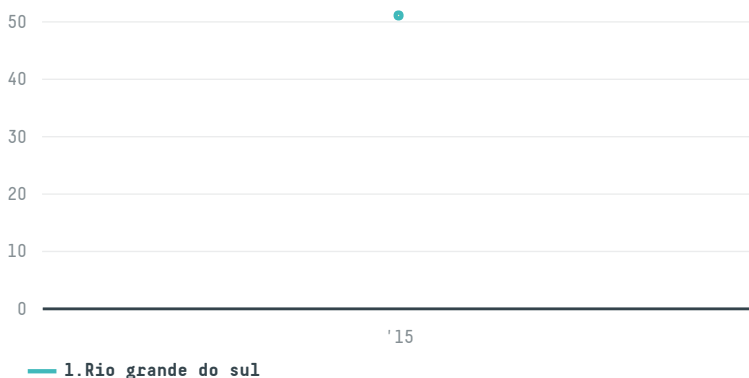

TOP DESTINATION COUNTRIES OF CHICKEN IMPORTED BY AMOKA GLASS LLC: