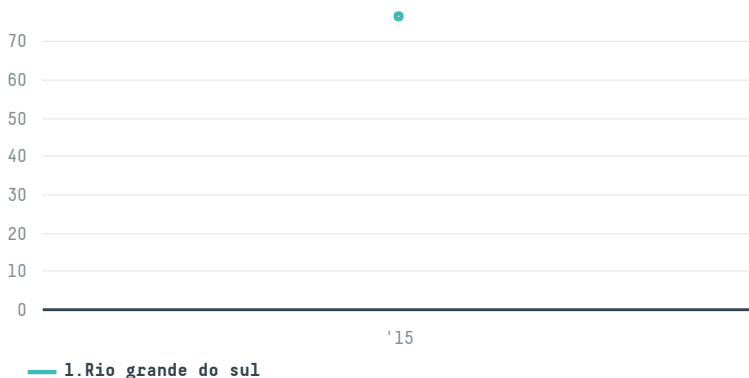

TOP DESTINATION COUNTRIES OF CHICKEN IMPORTED BY STARZEN INTERNATIONAL CO.,LTD: