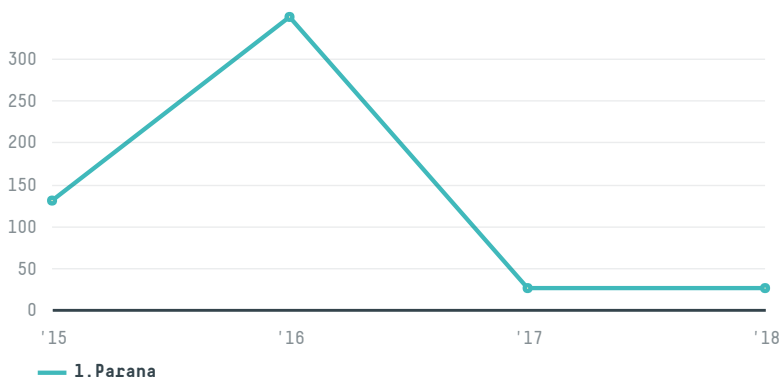

TOP DESTINATION COUNTRIES OF CHICKEN IMPORTED BY MACROMEX SRL: