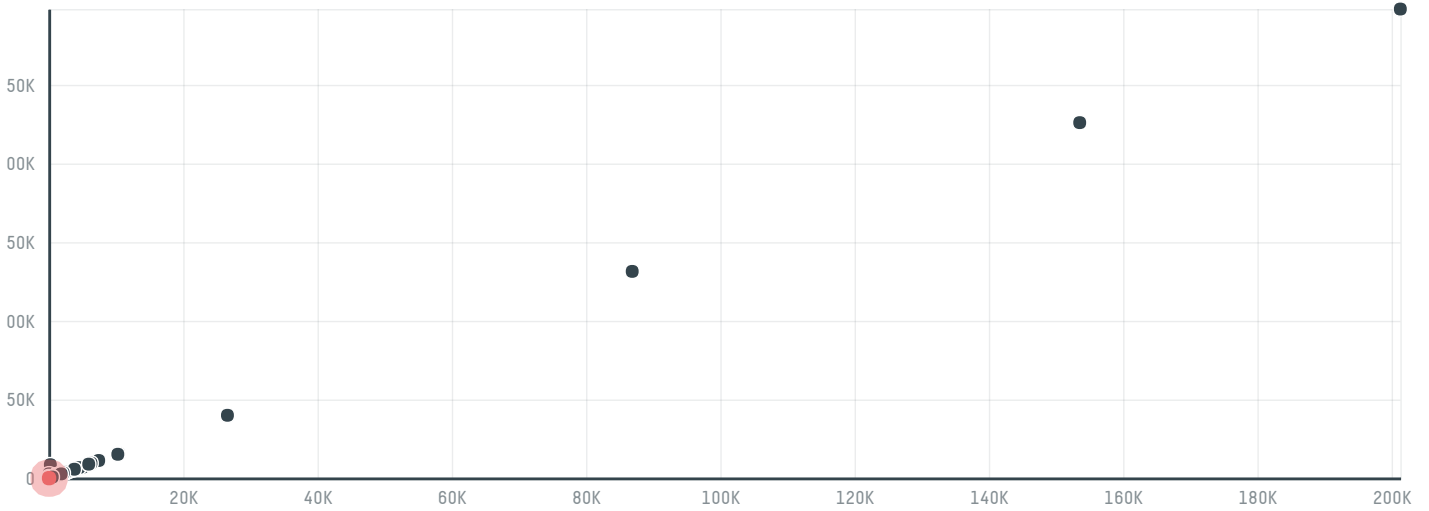

MUNICIPALITY	SOY DEFORESTATION RISK FOR FEED	CO2 EMISSIONS RISK FROM SOY DEFORESTATION FOR FEED
CASCAVEL	0ha	0t CO2

BIOME	SOY DEFORESTATION RISK FOR FEED	CO2 EMISSIONS RISK FROM SOY DEFORESTATION FOR FEED
MATA ATLANTICA	0ha	0t CO2

COMPARING COMPANIES IMPORTING CHICKEN FROM BRAZIL IN 2018

Trase is a partnership between

In collaboration with

Donors