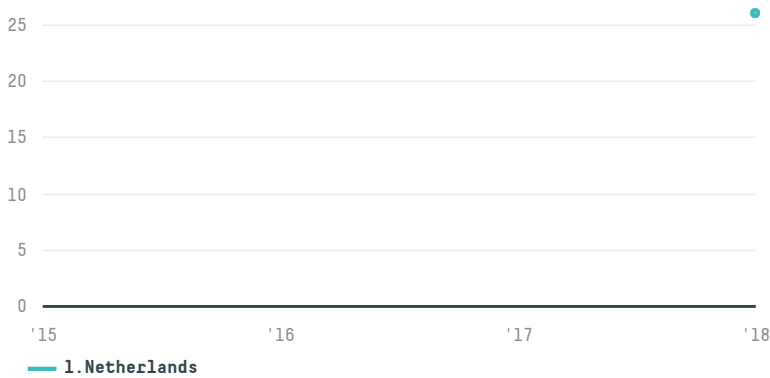

TOP DESTINATION COUNTRIES OF CHICKEN IMPORTED BY MACROMEX SRL: