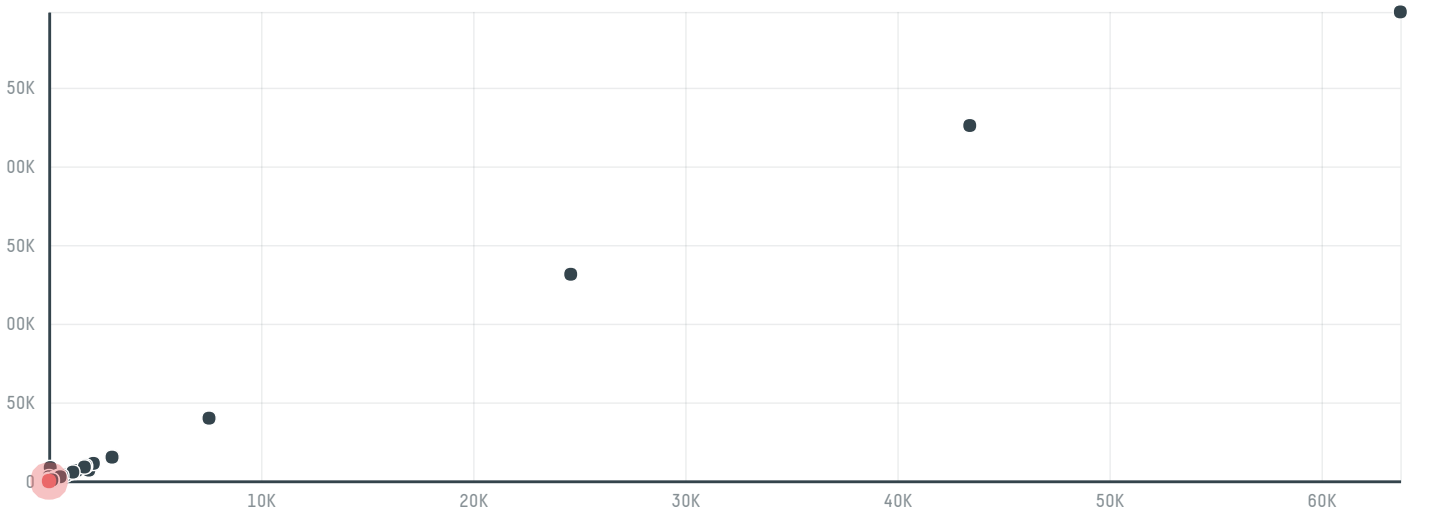

MUNICIPALITY	SOY DEFORESTATION RISK FOR FEED	CO2 EMISSIONS RISK FROM SOY DEFORESTATION FOR FEED
CASCAVEL	0ha	0t CO2

BIOME	SOY DEFORESTATION RISK FOR FEED	CO2 EMISSIONS RISK FROM SOY DEFORESTATION FOR FEED
MATA ATLANTICA	0ha	0t CO2

COMPARING COMPANIES IMPORTING CHICKEN FROM BRAZIL IN 2018

Trase is a partnership between

In collaboration with

Donors