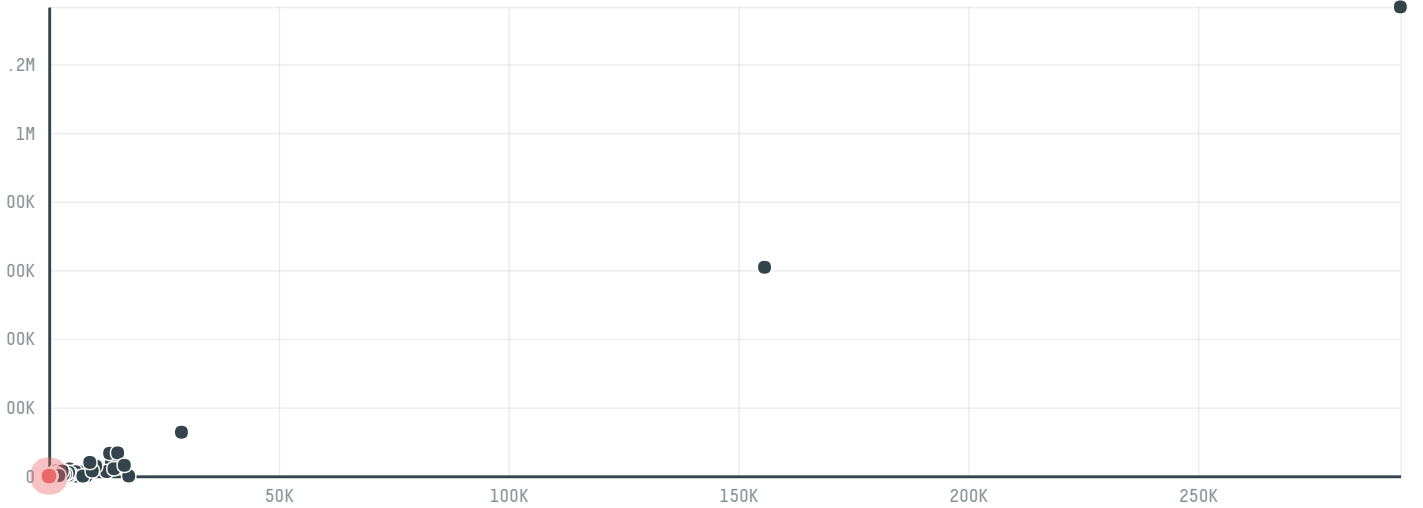

MUNICIPALITY	SOY DEFORESTATION RISK FOR FEED	CO2 EMISSIONS RISK FROM SOY DEFORESTATION FOR FEED
BASTOS	0ha	0t CO2
BIOME	SOY DEFORESTATION RISK FOR FEED	CO2 EMISSIONS RISK FROM SOY DEFORESTATION FOR FEED
MATA ATLANTICA	0ha	0t CO2

COMPARING COMPANIES IMPORTING CHICKEN FROM BRAZIL IN 2015

Trase is a partnership between

In collaboration with

Donors