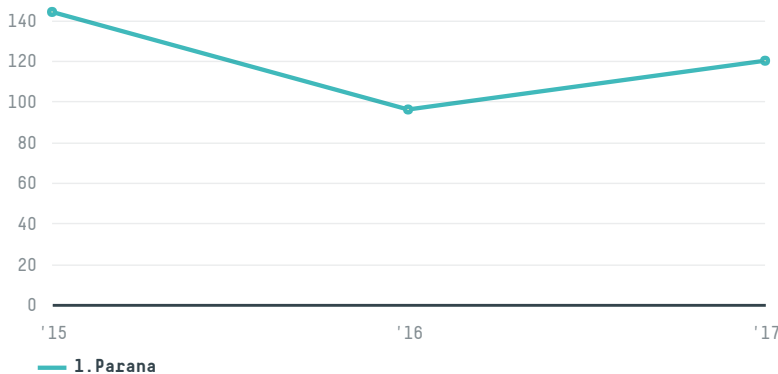

TOP DESTINATION COUNTRIES OF CHICKEN IMPORTED BY KOHYO CO. LTD: