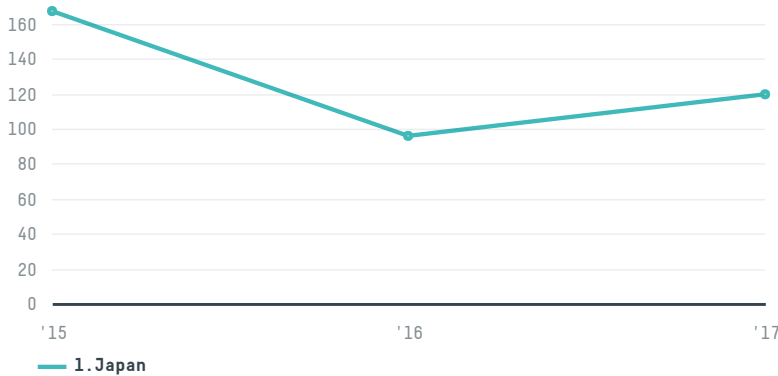

TOP DESTINATION COUNTRIES OF CHICKEN IMPORTED BY KOHYO CO. LTD: