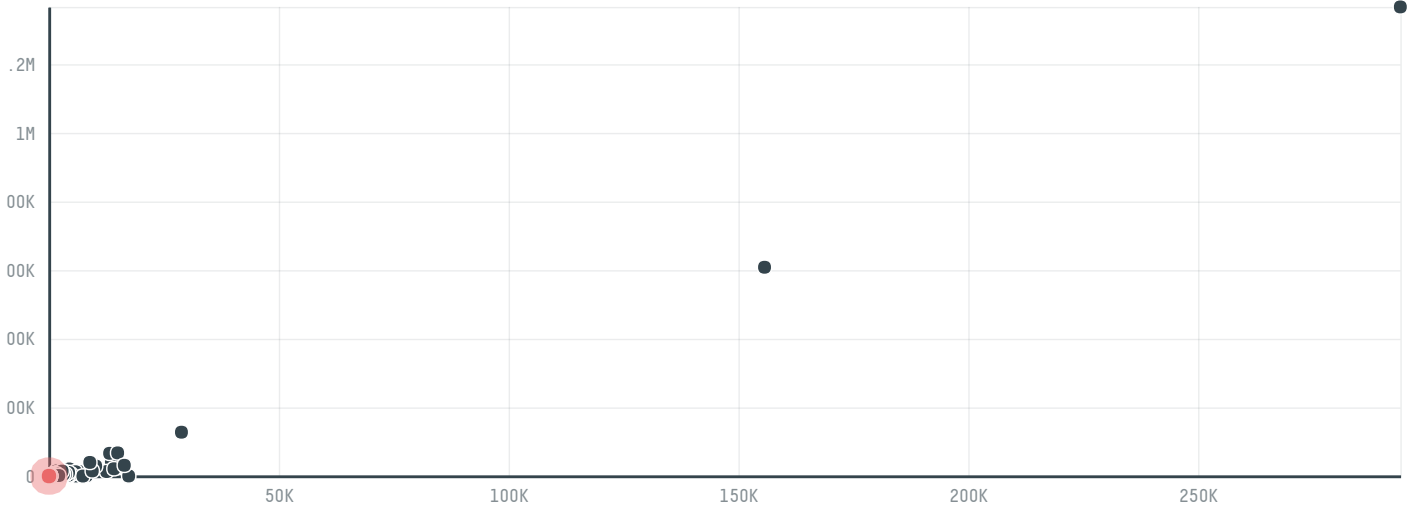

MUNICIPALITY	SOY DEFORESTATION RISK FOR FEED	CO2 EMISSIONS RISK FROM SOY DEFORESTATION FOR FEED
JOAQUIM TAVORA	0ha	0t CO2
BIOME	SOY DEFORESTATION RISK FOR FEED	CO2 EMISSIONS RISK FROM SOY DEFORESTATION FOR FEED
MATA ATLANTICA	0ha	0t CO2

COMPARING COMPANIES IMPORTING CHICKEN FROM BRAZIL IN 2015

Trase is a partnership between

In collaboration with

Donors