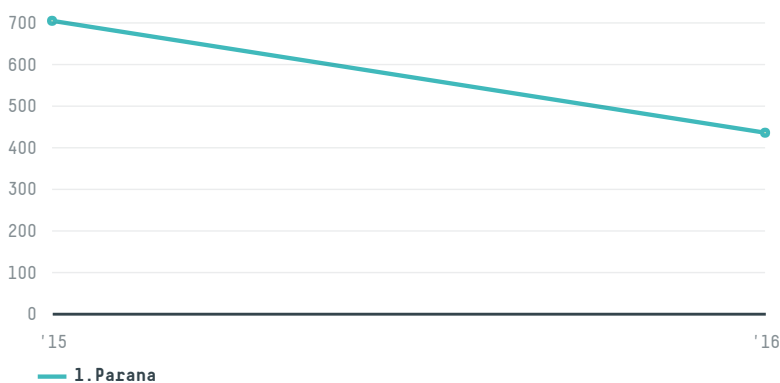

TOP DESTINATION COUNTRIES OF CHICKEN IMPORTED BY TAIYO BUSSAN KAISHA LTD - 1269984: