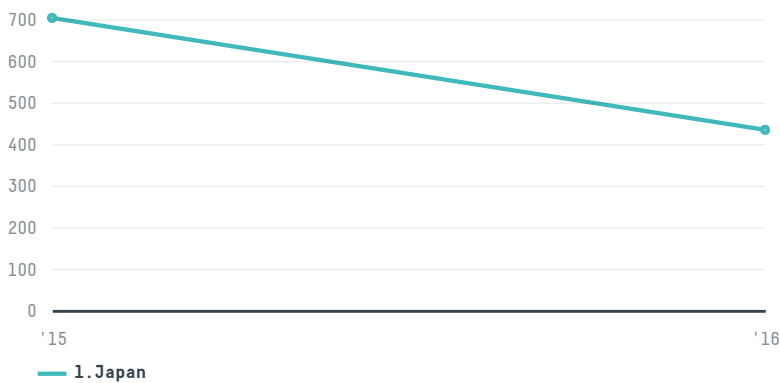

TOP DESTINATION COUNTRIES OF CHICKEN IMPORTED BY TAIYO BUSSAN KAISHA LTD - 1269984: