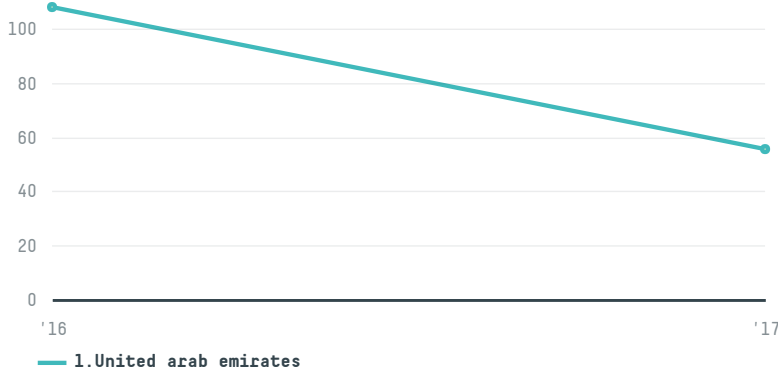

TOP DESTINATION COUNTRIES OF CHICKEN IMPORTED BY GREEN HILL FOODSTUFF TRADING: