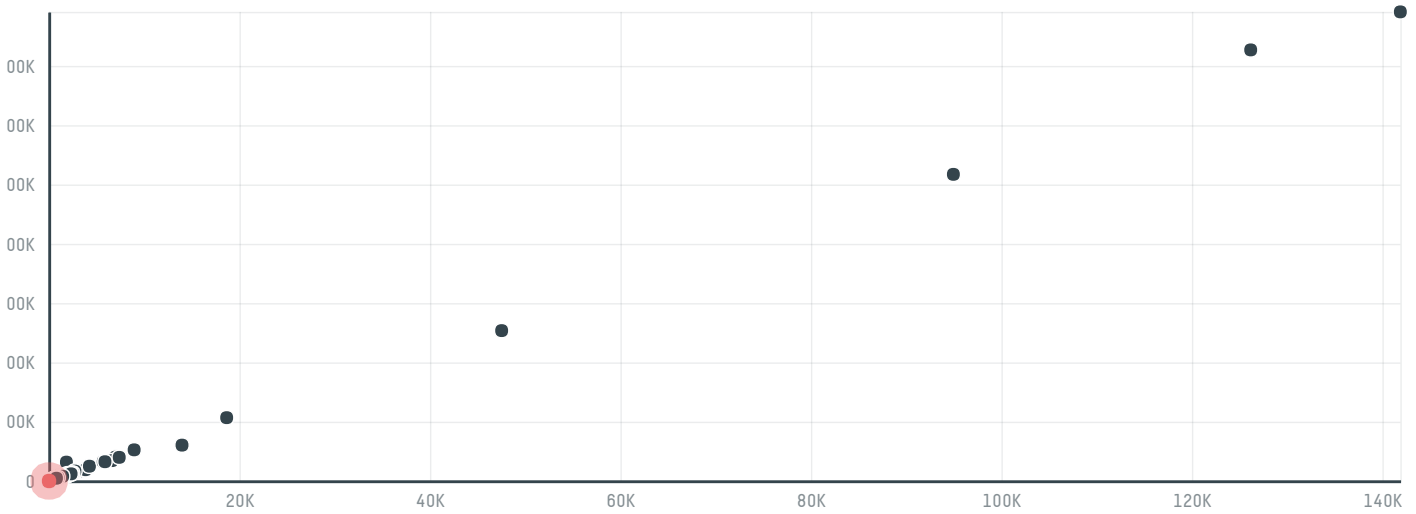

MUNICIPALITY	SOY DEFORESTATION RISK FOR FEED	CO2 EMISSIONS RISK FROM SOY DEFORESTATION FOR FEED (T CO2)
JAGUAPITA	0ha	0.8t CO2

BIOME	SOY DEFORESTATION RISK FOR FEED	CO2 EMISSIONS RISK FROM SOY DEFORESTATION FOR FEED (T CO2)
MATA ATLANTICA	0ha	0.8t CO2

COMPARING COMPANIES IMPORTING CHICKEN FROM BRAZIL IN 2017

Trase is a partnership between

In collaboration with

Donors

This website uses cookies to provide you with an improved user experience. By continuing to browse this site, you consent to the use of cookies and similar technologies. Please visit our [privacy policy](#) for further details.

I AGREE