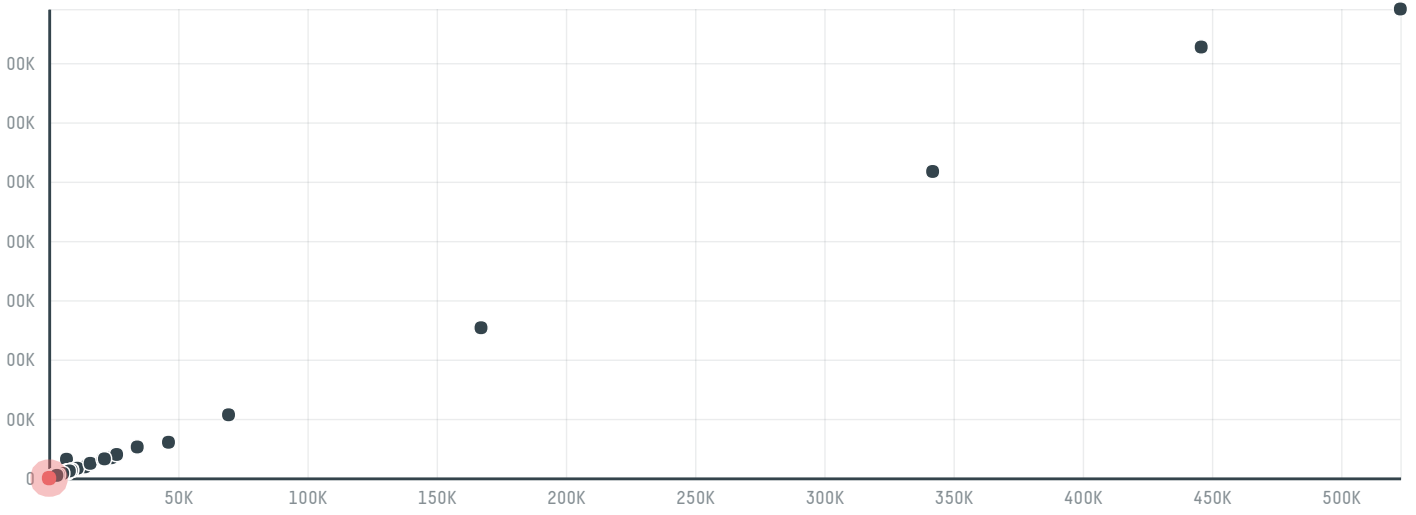

MUNICIPALITY	SOY DEFORESTATION RISK FOR FEED	CO2 EMISSIONS RISK FROM SOY DEFORESTATION FOR FEED (T CO2)
JAGUAPITA	0ha	0.8t CO2

BIOME	SOY DEFORESTATION RISK FOR FEED	CO2 EMISSIONS RISK FROM SOY DEFORESTATION FOR FEED (T CO2)
MATA ATLANTICA	0ha	0.8t CO2

COMPARING COMPANIES IMPORTING CHICKEN FROM BRAZIL IN 2017

Trase is a partnership between

In collaboration with

Donors

This website uses cookies to provide you with an improved user experience. By continuing to browse this site, you consent to the use of cookies and similar technologies. Please visit our [privacy policy](#) for further details.

I AGREE