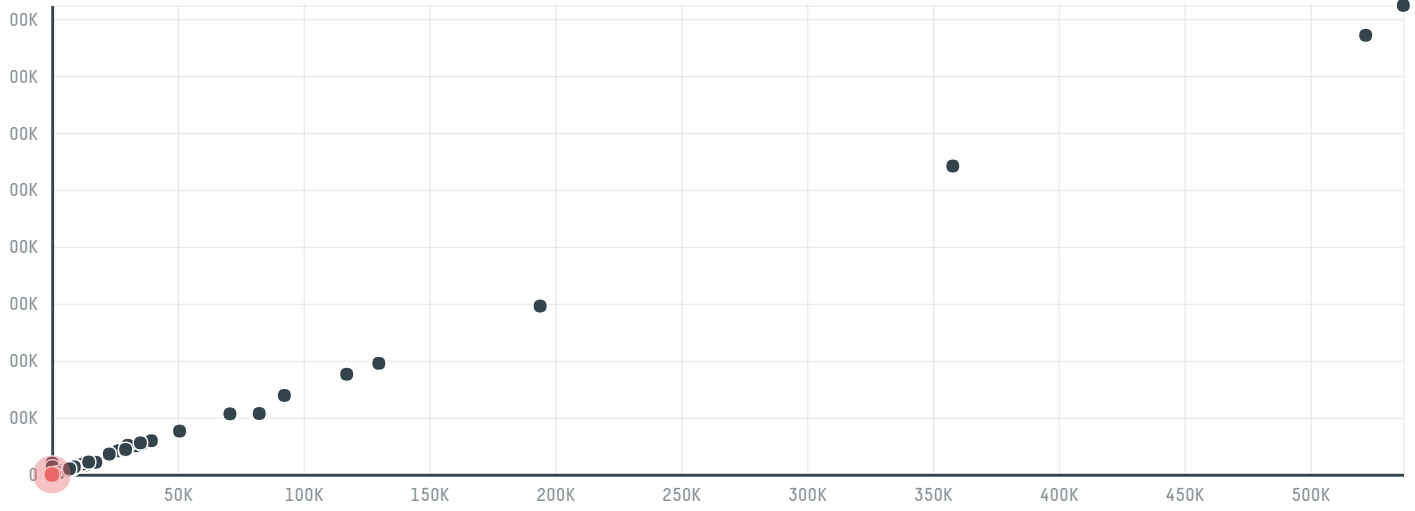

Trase is a partnership between

In collaboration with

and many other organizations and individuals.

Donors

[Terms of Use](#) · [Privacy policy](#) · [Cookie policy](#) · [Contact us](#)

This website uses cookies to provide you with an improved user experience. By continuing to browse this site, you consent to the use of cookies and similar technologies. Please visit our [privacy policy](#) for further details.

I AGREE