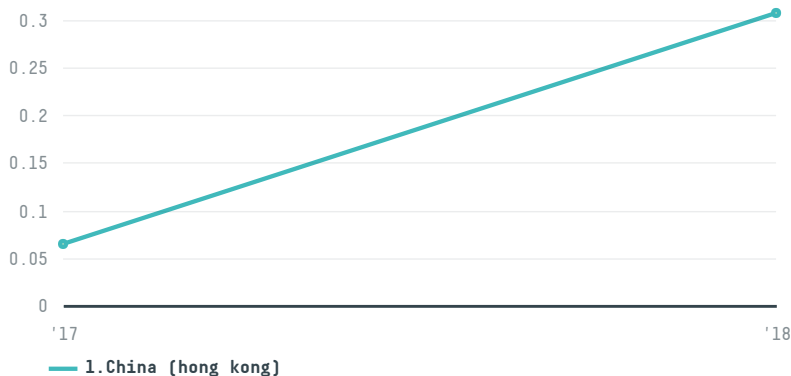

TOP DESTINATION COUNTRIES OF CHICKEN EXPORTED BY EXPORSELL COMERCIAL EXPORTADORA E IMPORTADORA LTDA EPP:

□ N/A ■ <5K ■ >5K ■ >100K ■ >300K ■ >1M