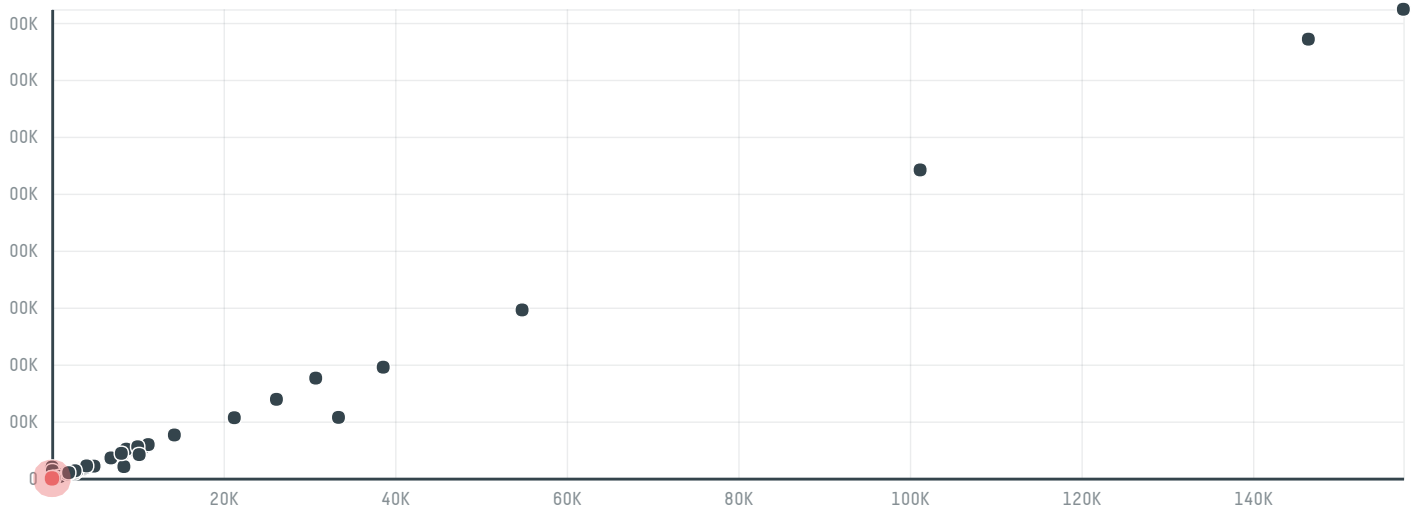

Trase is a partnership between

In collaboration with

and many other organizations and individuals.

Donors

[Terms of Use](#) · [Privacy policy](#) · [Cookie policy](#) · [Contact us](#)

This website uses cookies to provide you with an improved user experience. By continuing to browse this site, you consent to the use of cookies and similar technologies. Please visit our [privacy policy](#) for further details.

I AGREE