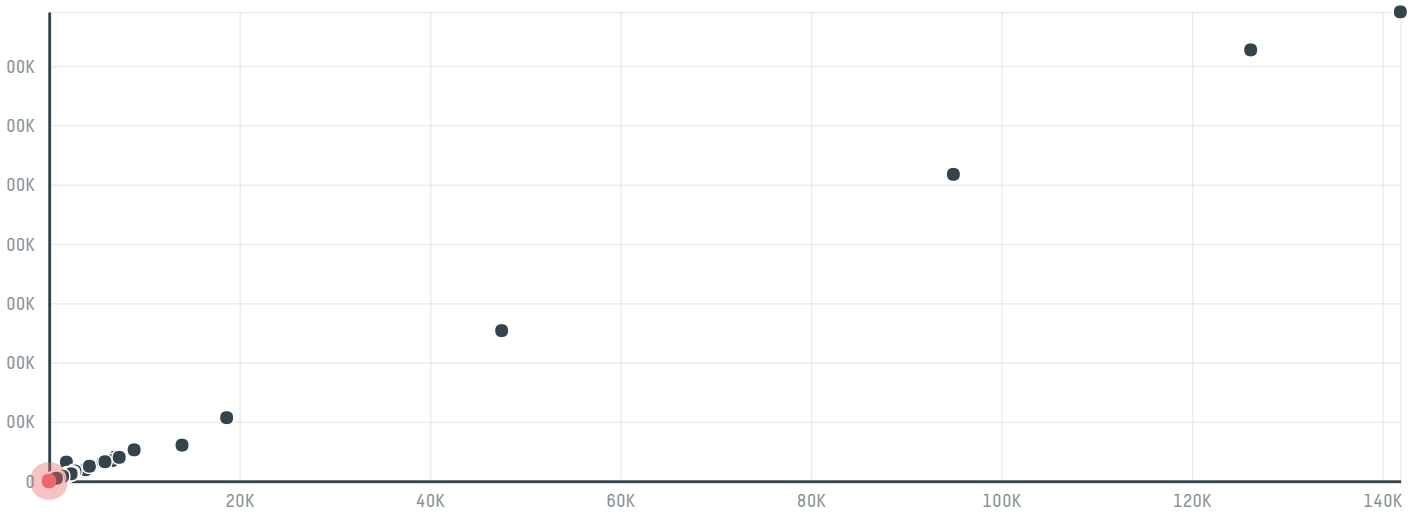

MUNICIPALITY	SOY DEFORESTATION RISK FOR FEED	CO2 EMISSIONS RISK FROM SOY DEFORESTATION FOR FEED (T CO2)
AMPARO	0ha	0.2t CO2

BIOME	SOY DEFORESTATION RISK FOR FEED	CO2 EMISSIONS RISK FROM SOY DEFORESTATION FOR FEED (T CO2)
MATA ATLANTICA	0ha	0.2t CO2

COMPARING COMPANIES IMPORTING CHICKEN FROM BRAZIL IN 2017

Trase is a partnership between

In collaboration with

Donors

This website uses cookies to provide you with an improved user experience. By continuing to browse this site, you consent to the use of cookies and similar technologies. Please visit our [privacy policy](#) for further details.

I AGREE