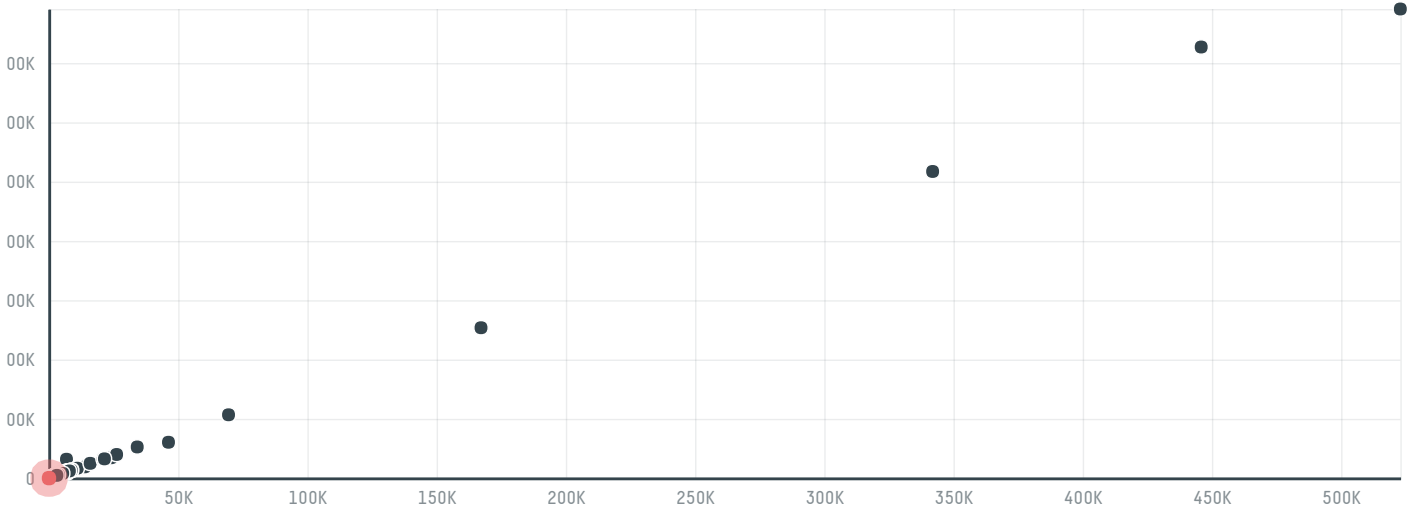

MUNICIPALITY	SOY DEFORESTATION RISK FOR FEED	CO2 EMISSIONS RISK FROM SOY DEFORESTATION FOR FEED (T CO2)
AMPARO	0ha	0.2t CO2

BIOME	SOY DEFORESTATION RISK FOR FEED	CO2 EMISSIONS RISK FROM SOY DEFORESTATION FOR FEED (T CO2)
MATA ATLANTICA	0ha	0.2t CO2

COMPARING COMPANIES IMPORTING CHICKEN FROM BRAZIL IN 2017

Trase is a partnership between

In collaboration with

Donors

This website uses cookies to provide you with an improved user experience. By continuing to browse this site, you consent to the use of cookies and similar technologies. Please visit our [privacy policy](#) for further details.

I AGREE