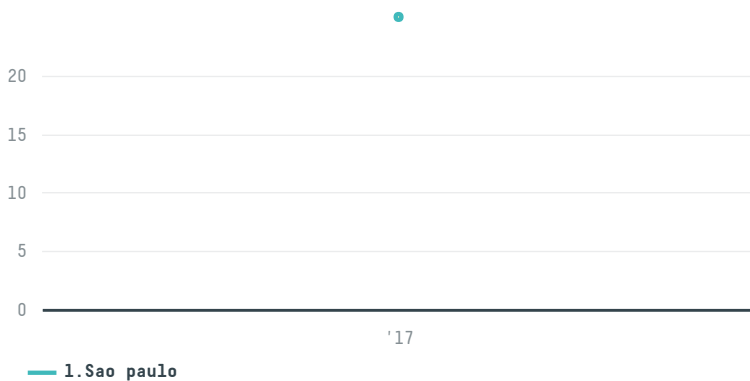

□ N/A <5K >5K >100K >300K >1M