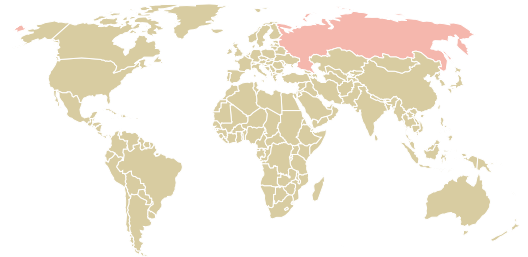

trase

Ooo trade house filimonov

ACTIVITY: **Importer**
COMMODITY: **Chicken**
COUNTRY: **Brazil**
YEAR: **2017**

Ooo trade house filimonov was the 1314th largest importer of chicken from BRAZIL in 2017, accounting for 25 tons. As an importer, Ooo trade house filimonov sources from 1 municipalities, or 0% of the chicken production municipalities. The main destination of the chicken imported by Ooo trade house filimonov is Russian federation, accounting for 100% of the total.

TOP DESTINATION COUNTRIES OF CHICKEN IMPORTED BY OOO TRADE HOUSE FILIMONOV:

□ N/A <5K >5K >100K >300K >1M

□ N/A <5K >5K >100K >300K >1M

MUNICIPALITY	SOY DEFORESTATION RISK FOR FEED	CO2 EMISSIONS RISK FROM SOY DEFORESTATION FOR FEED (T CO2)
AMPARO	0ha	0.2t CO2