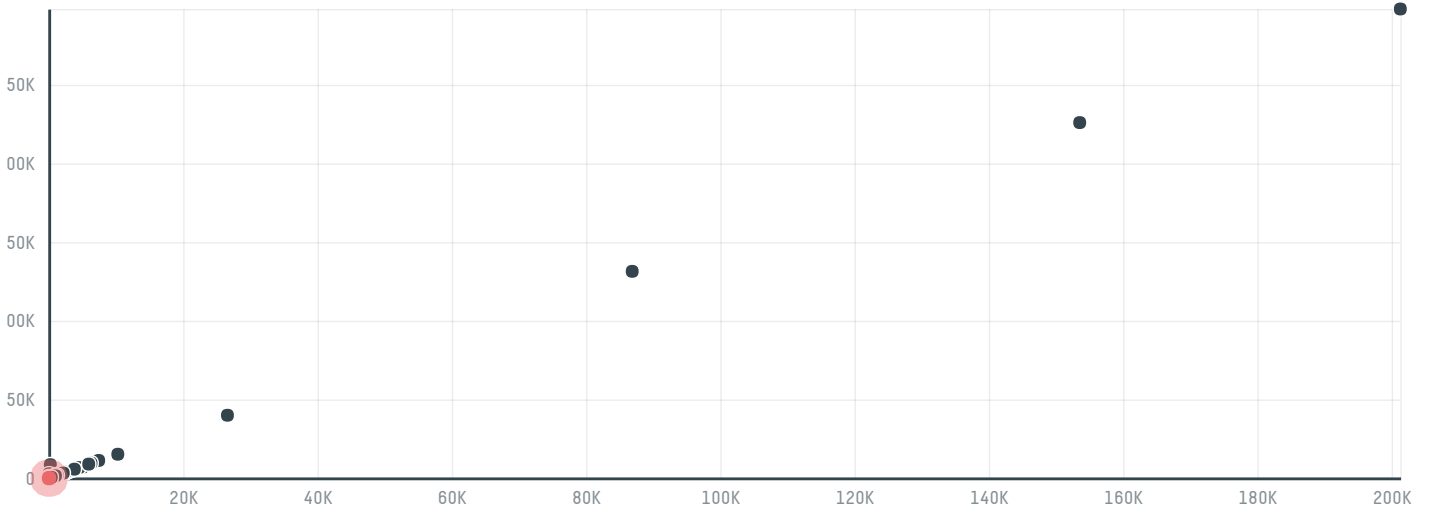

MUNICIPALITY	SOY DEFORESTATION RISK FOR FEED	CO2 EMISSIONS RISK FROM SOY DEFORESTATION FOR FEED (T CO2)
TANGARA DA SERRA	0ha	3.7t CO2

BIOME	SOY DEFORESTATION RISK FOR FEED	CO2 EMISSIONS RISK FROM SOY DEFORESTATION FOR FEED (T CO2)
CERRADO	0ha	3.7t CO2

COMPARING COMPANIES IMPORTING CHICKEN FROM BRAZIL IN 2018

Trase is a partnership between

In collaboration with

Donors

This website uses cookies to provide you with an improved user experience. By continuing to browse this site, you consent to the use of cookies and similar technologies. Please visit our [privacy policy](#) for further details.

I AGREE