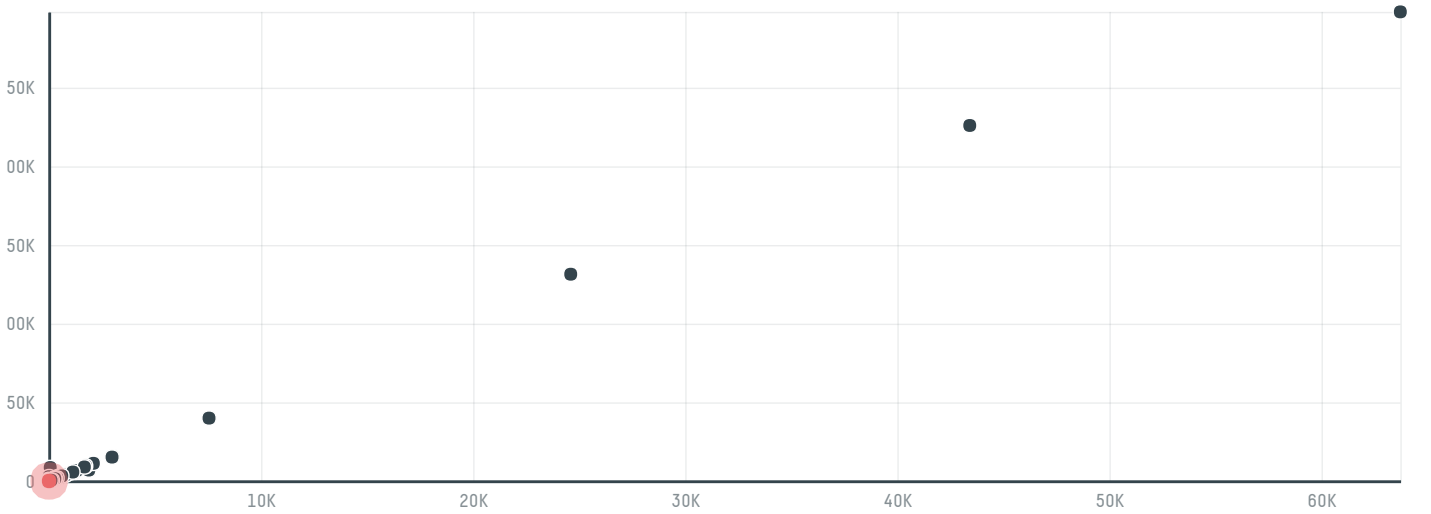

MUNICIPALITY	SOY DEFORESTATION RISK FOR FEED	CO2 EMISSIONS RISK FROM SOY DEFORESTATION FOR FEED (T CO2)
TANGARA DA SERRA	0ha	3.7t CO2

BIOME	SOY DEFORESTATION RISK FOR FEED	CO2 EMISSIONS RISK FROM SOY DEFORESTATION FOR FEED (T CO2)
CERRADO	0ha	3.7t CO2

COMPARING COMPANIES IMPORTING CHICKEN FROM BRAZIL IN 2018

Trase is a partnership between

In collaboration with

Donors

This website uses cookies to provide you with an improved user experience. By continuing to browse this site, you consent to the use of cookies and similar technologies. Please visit our [privacy policy](#) for further details.

I AGREE