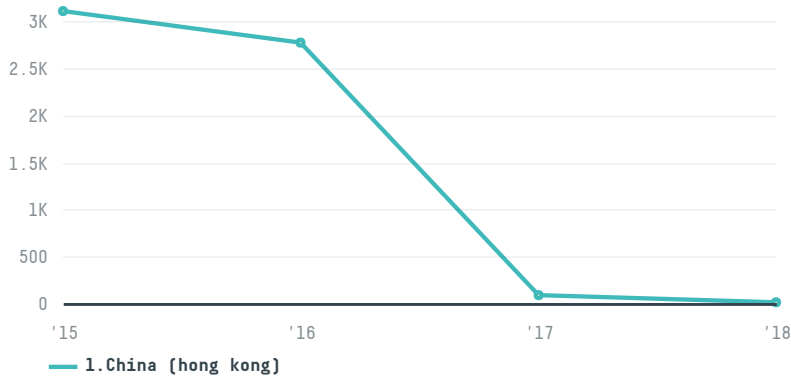

TOP DESTINATION COUNTRIES OF CHICKEN IMPORTED BY HONEST JOY LIMITED: