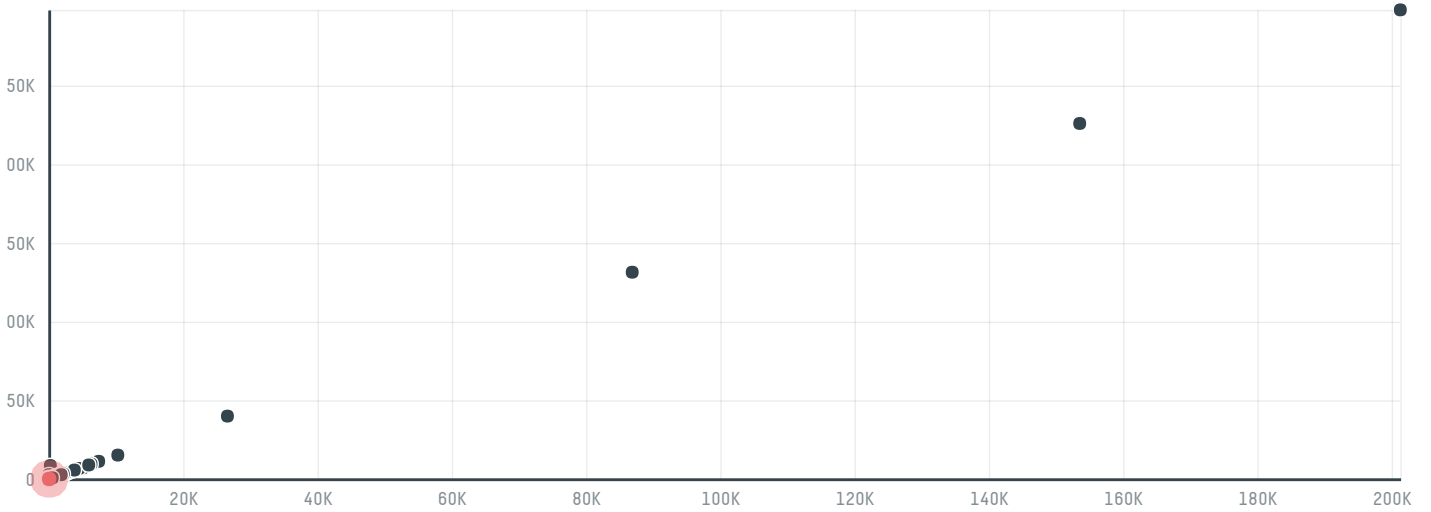

MUNICIPALITY	SOY DEFORESTATION RISK FOR FEED	CO2 EMISSIONS RISK FROM SOY DEFORESTATION FOR FEED
GUARACI	0ha	0.2t CO2
SABAUDIA	0ha	0t CO2

BIOME	SOY DEFORESTATION RISK FOR FEED	CO2 EMISSIONS RISK FROM SOY DEFORESTATION FOR FEED
MATA ATLANTICA	0ha	0.2t CO2

COMPARING COMPANIES IMPORTING CHICKEN FROM BRAZIL IN 2018

Trase is a partnership between

In collaboration with

Donors

This website uses cookies to provide you with an improved user experience. By continuing to browse this site, you consent to the use of cookies and similar technologies. Please visit our [privacy policy](#) for further details.

I AGREE