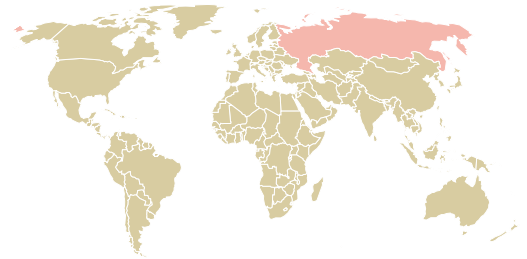

TOP DESTINATION COUNTRIES OF CHICKEN IMPORTED BY GOLDEN RIMES: