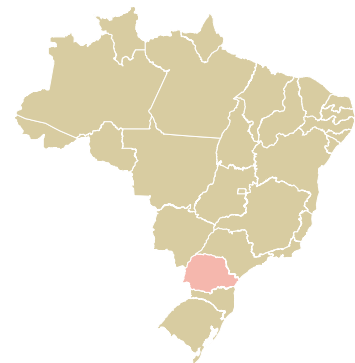

TOP DESTINATION COUNTRIES OF CHICKEN IMPORTED BY GOLDEN RIMES: