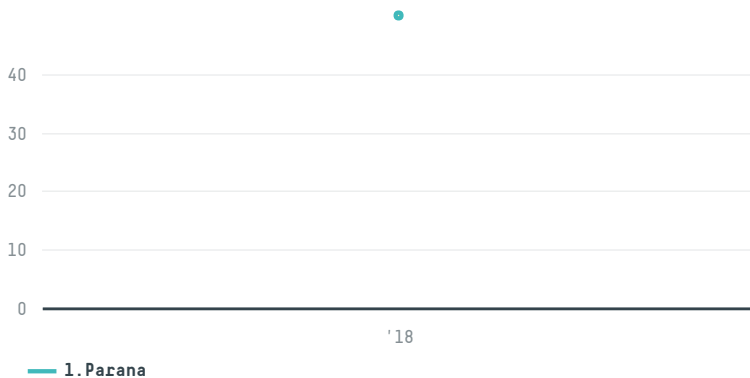

TOP DESTINATION COUNTRIES OF CHICKEN IMPORTED BY GOLDEN RIMES: