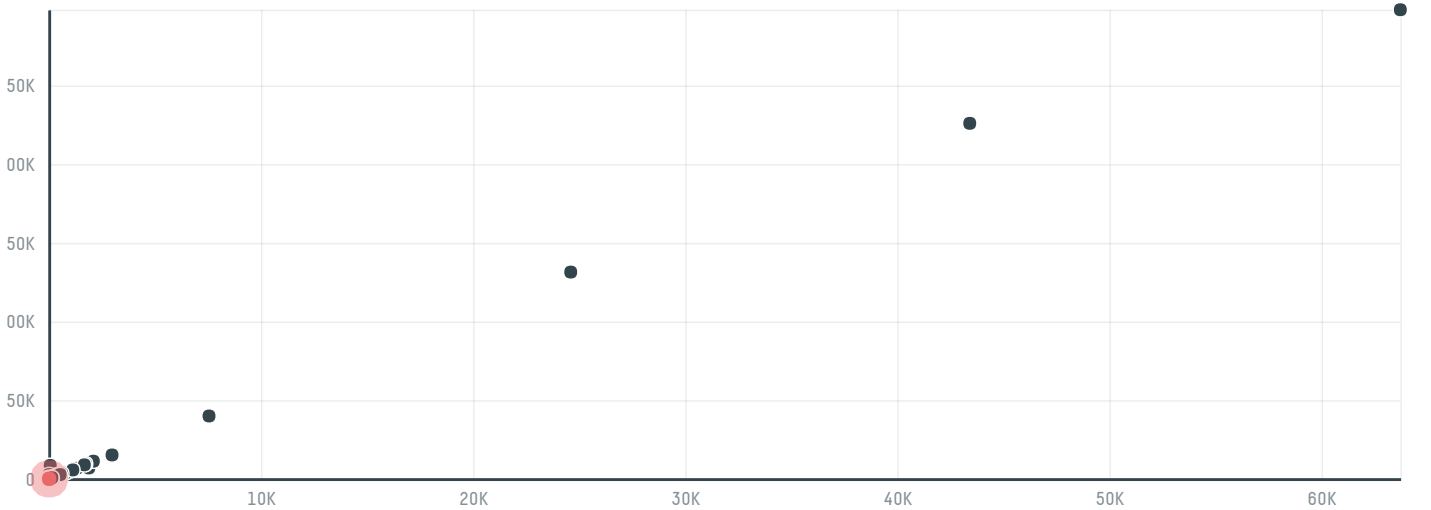

MUNICIPALITY	SOY DEFORESTATION RISK FOR FEED	CO2 EMISSIONS RISK FROM SOY DEFORESTATION FOR FEED
GUARACI	0ha	0.2t CO2
SABAUDIA	0ha	0t CO2

BIOME	SOY DEFORESTATION RISK FOR FEED	CO2 EMISSIONS RISK FROM SOY DEFORESTATION FOR FEED
MATA ATLANTICA	0ha	0.2t CO2

COMPARING COMPANIES IMPORTING CHICKEN FROM BRAZIL IN 2018

Trase is a partnership between

In collaboration with

Donors

This website uses cookies to provide you with an improved user experience. By continuing to browse this site, you consent to the use of cookies and similar technologies. Please visit our [privacy policy](#) for further details.

I AGREE