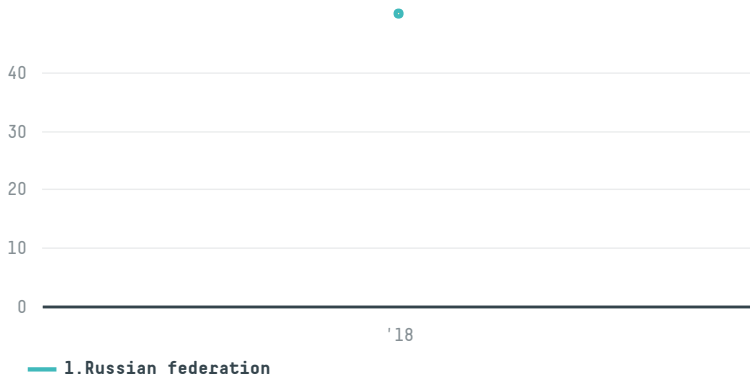

TOP DESTINATION COUNTRIES OF CHICKEN IMPORTED BY GOLDEN RIMES: