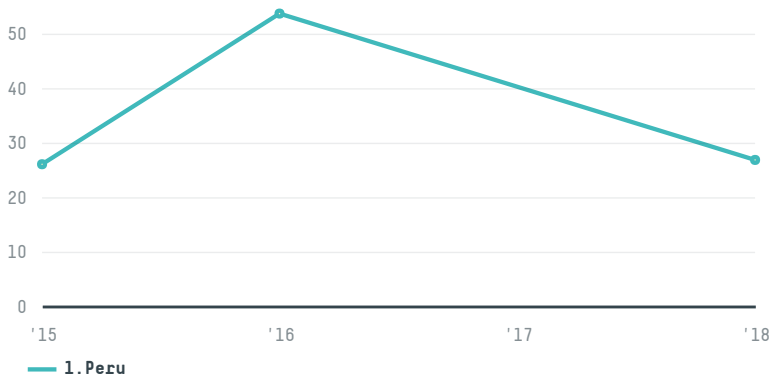

TOP DESTINATION COUNTRIES OF CHICKEN IMPORTED BY SIDROY CORP: