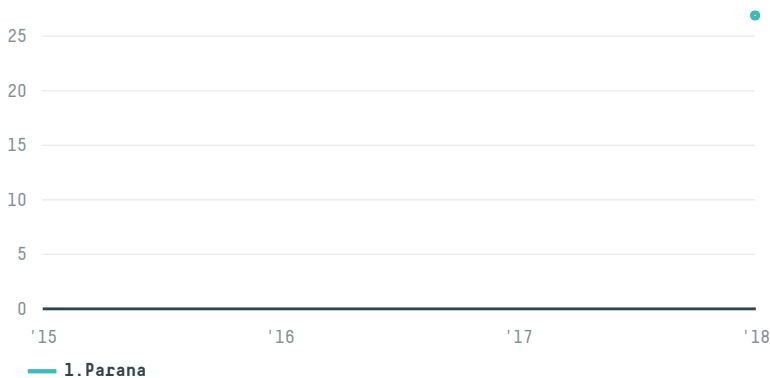

TOP DESTINATION COUNTRIES OF CHICKEN IMPORTED BY SIDROY CORP: