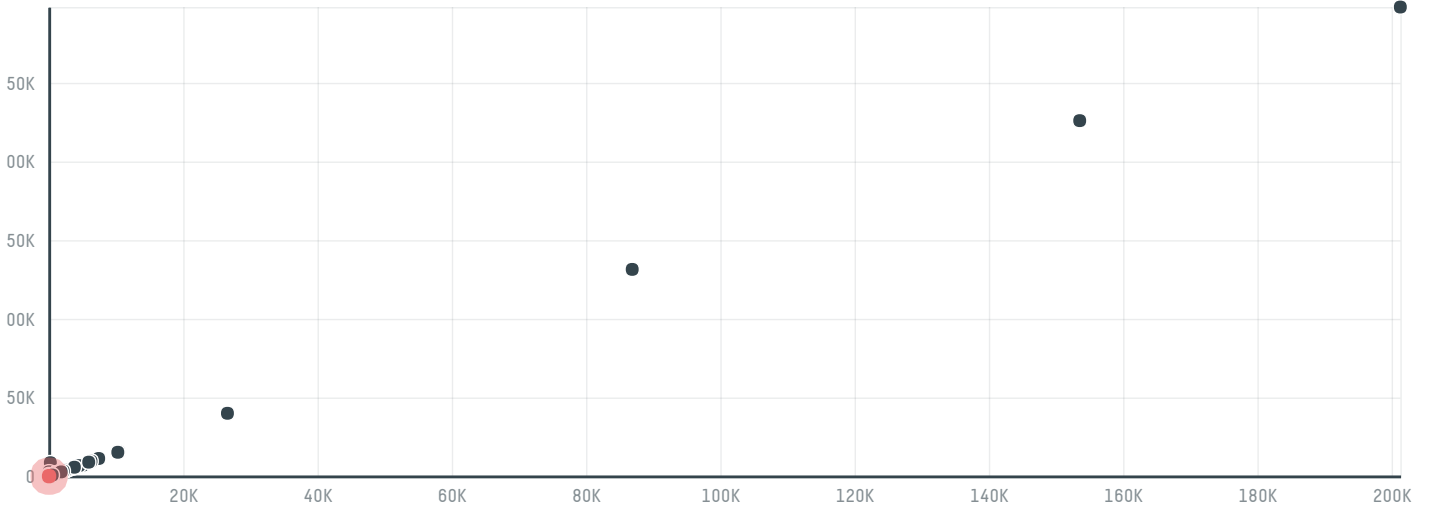

MUNICIPALITY	SOY DEFORESTATION RISK FOR FEED	CO2 EMISSIONS RISK FROM SOY DEFORESTATION FOR FEED
PATO BRANCO	0ha	2.4t CO2

BIOME	SOY DEFORESTATION RISK FOR FEED	CO2 EMISSIONS RISK FROM SOY DEFORESTATION FOR FEED
MATA ATLANTICA	0ha	2.4t CO2

COMPARING COMPANIES IMPORTING CHICKEN FROM BRAZIL IN 2018

Trase is a partnership between

In collaboration with

Donors

This website uses cookies to provide you with an improved user experience. By continuing to browse this site, you consent to the use of cookies and similar technologies. Please visit our [privacy policy](#) for further details.

I AGREE