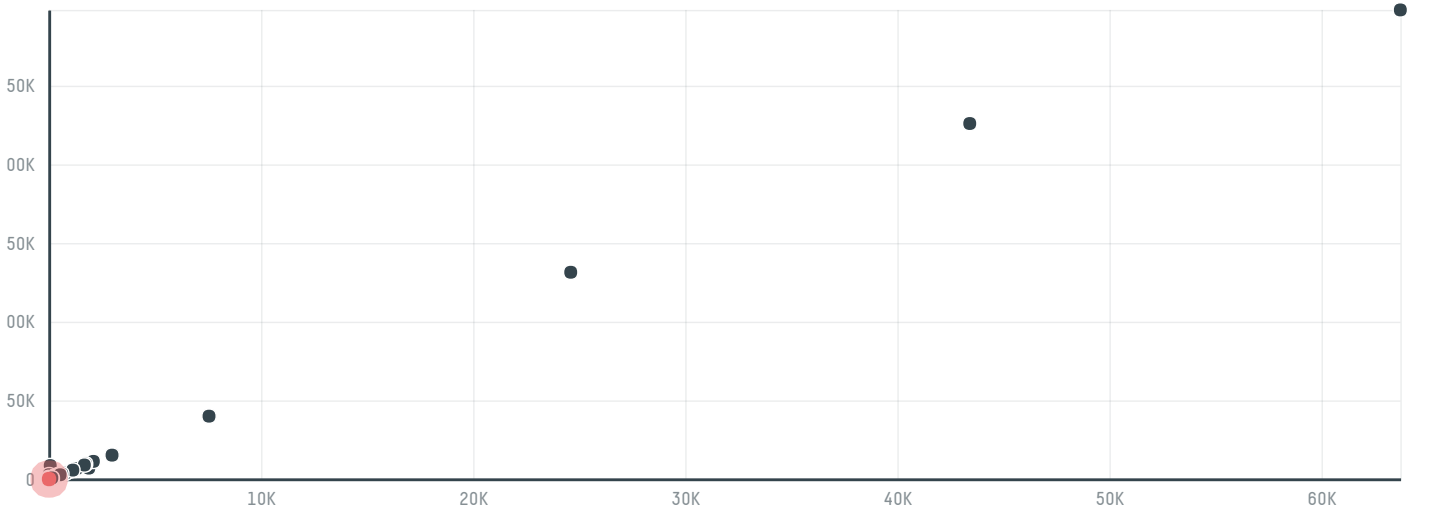

MUNICIPALITY	SOY DEFORESTATION RISK FOR FEED	CO2 EMISSIONS RISK FROM SOY DEFORESTATION FOR FEED
PATO BRANCO	0ha	2.4t CO2

BIOME	SOY DEFORESTATION RISK FOR FEED	CO2 EMISSIONS RISK FROM SOY DEFORESTATION FOR FEED
MATA ATLANTICA	0ha	2.4t CO2

COMPARING COMPANIES IMPORTING CHICKEN FROM BRAZIL IN 2018

Trase is a partnership between

In collaboration with

Donors

This website uses cookies to provide you with an improved user experience. By continuing to browse this site, you consent to the use of cookies and similar technologies. Please visit our [privacy policy](#) for further details.

I AGREE