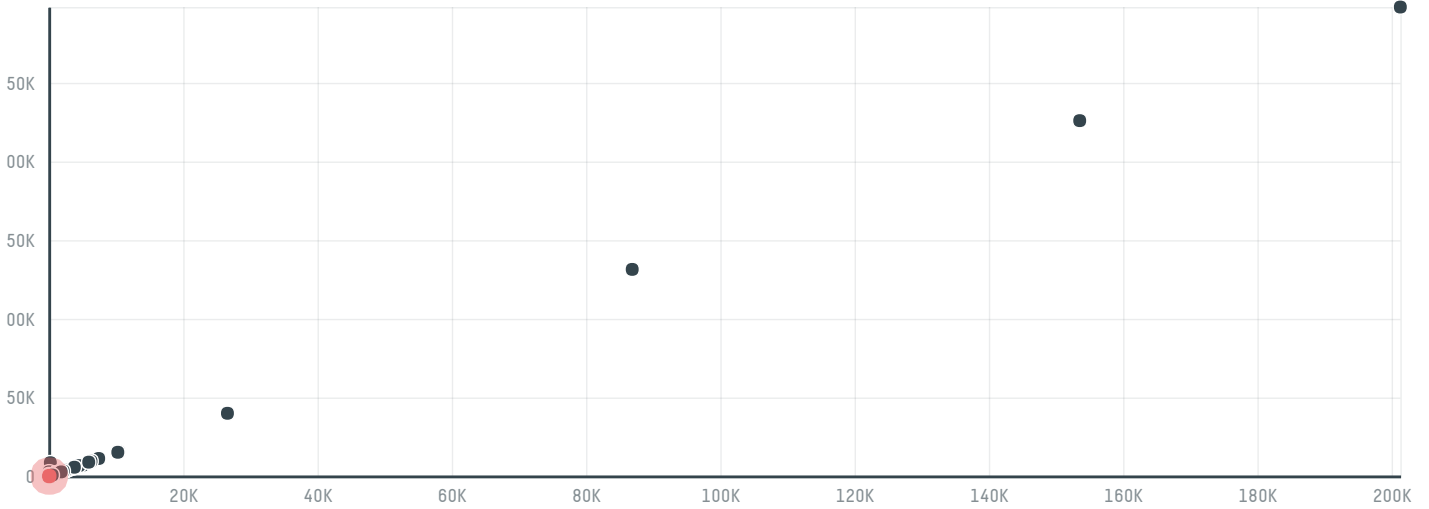

MUNICIPALITY	SOY DEFORESTATION RISK FOR FEED	CO2 EMISSIONS RISK FROM SOY DEFORESTATION FOR FEED
BOITUVA	0ha	0.5t CO2

BIOME	SOY DEFORESTATION RISK FOR FEED	CO2 EMISSIONS RISK FROM SOY DEFORESTATION FOR FEED
MATA ATLANTICA	0ha	0.5t CO2

COMPARING COMPANIES IMPORTING CHICKEN FROM BRAZIL IN 2018

Trase is a partnership between

In collaboration with

Donors

This website uses cookies to provide you with an improved user experience. By continuing to browse this site, you consent to the use of cookies and similar technologies. Please visit our [privacy policy](#) for further details.

I AGREE