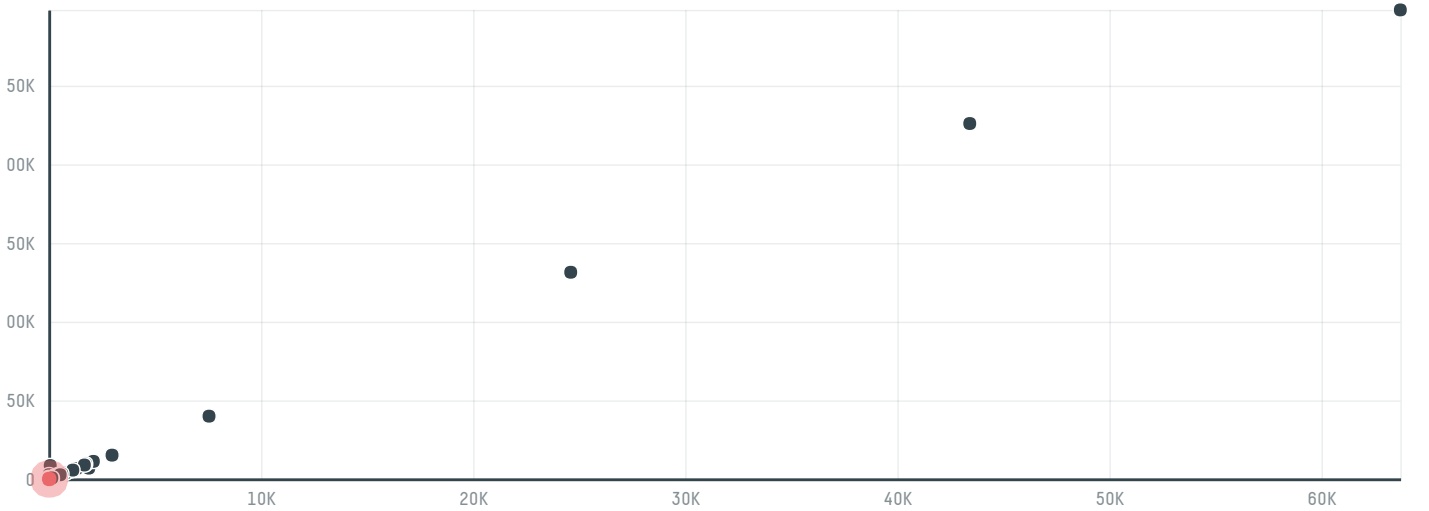

MUNICIPALITY	SOY DEFORESTATION RISK FOR FEED	CO2 EMISSIONS RISK FROM SOY DEFORESTATION FOR FEED
BOITUVA	0ha	0.5t CO2

BIOME	SOY DEFORESTATION RISK FOR FEED	CO2 EMISSIONS RISK FROM SOY DEFORESTATION FOR FEED
MATA ATLANTICA	0ha	0.5t CO2

COMPARING COMPANIES IMPORTING CHICKEN FROM BRAZIL IN 2018

Trase is a partnership between

In collaboration with

Donors

This website uses cookies to provide you with an improved user experience. By continuing to browse this site, you consent to the use of cookies and similar technologies. Please visit our [privacy policy](#) for further details.

I AGREE