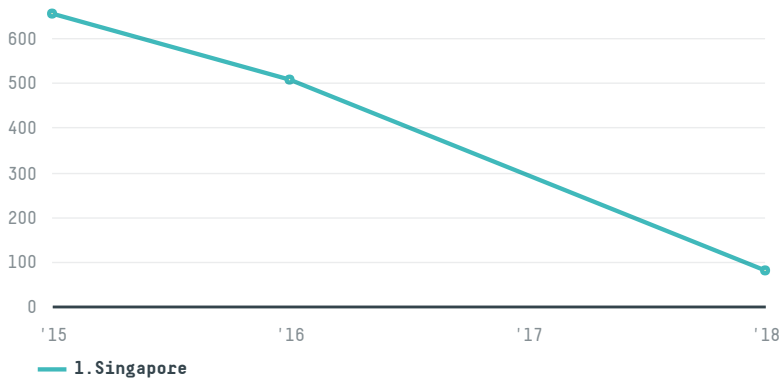

TOP DESTINATION COUNTRIES OF CHICKEN IMPORTED BY GOODCROP PTE: