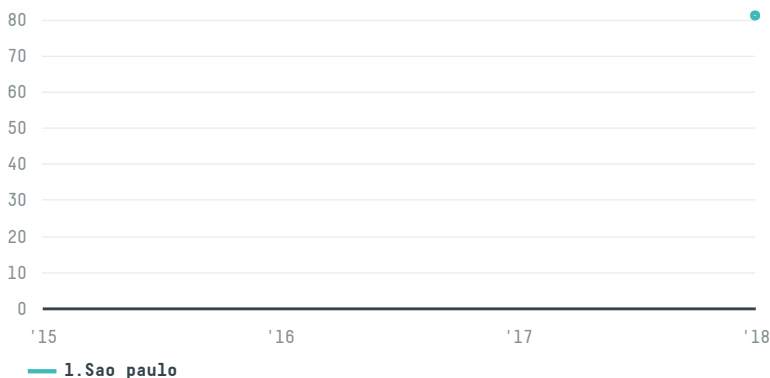

TOP DESTINATION COUNTRIES OF CHICKEN IMPORTED BY GOODCROP PTE: