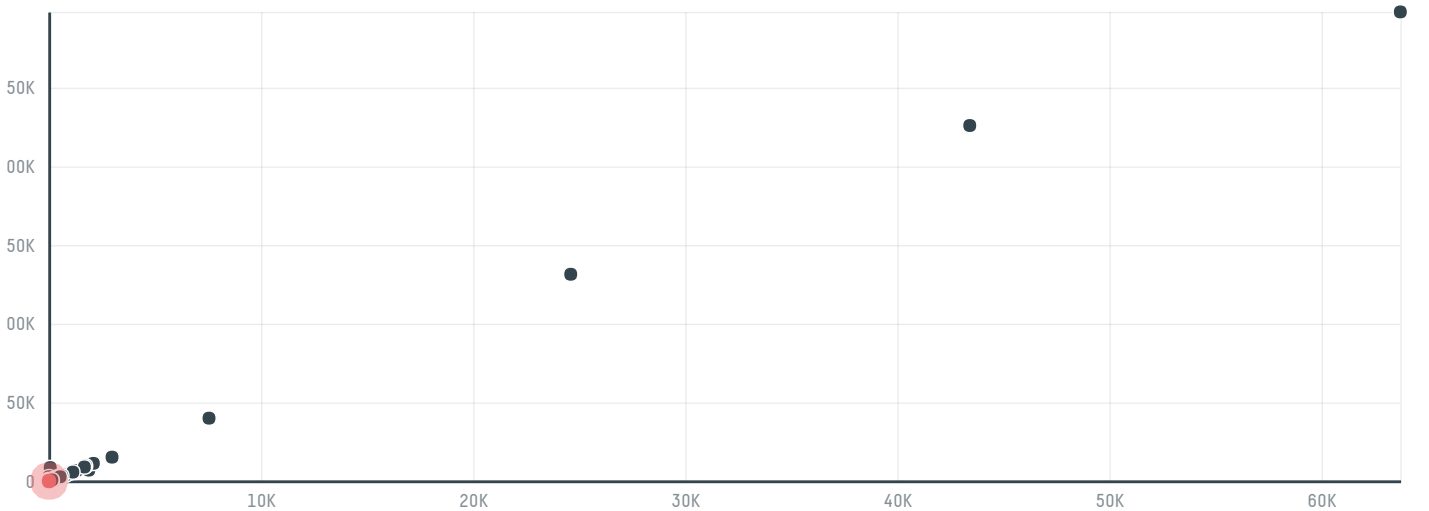

MUNICIPALITY	SOY DEFORESTATION RISK FOR FEED	CO2 EMISSIONS RISK FROM SOY DEFORESTATION FOR FEED
TANGARA DA SERRA	0ha	3.7t CO2

BIOME	SOY DEFORESTATION RISK FOR FEED	CO2 EMISSIONS RISK FROM SOY DEFORESTATION FOR FEED
CERRADO	0ha	3.7t CO2

COMPARING COMPANIES IMPORTING CHICKEN FROM BRAZIL IN 2018

Trase is a partnership between

In collaboration with

Donors