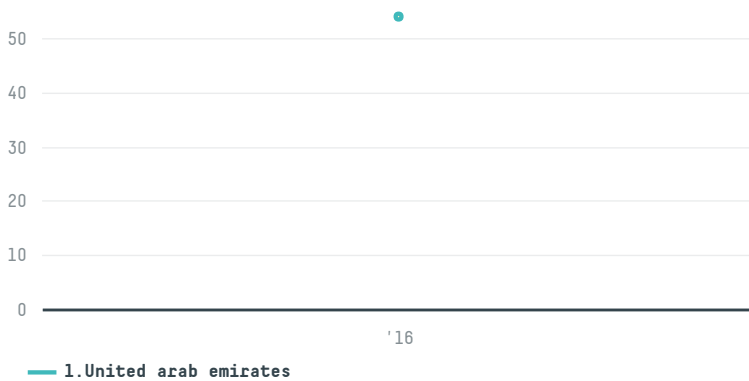

TOP DESTINATION COUNTRIES OF CHICKEN IMPORTED BY MBC INTERNATIONAL LLC: