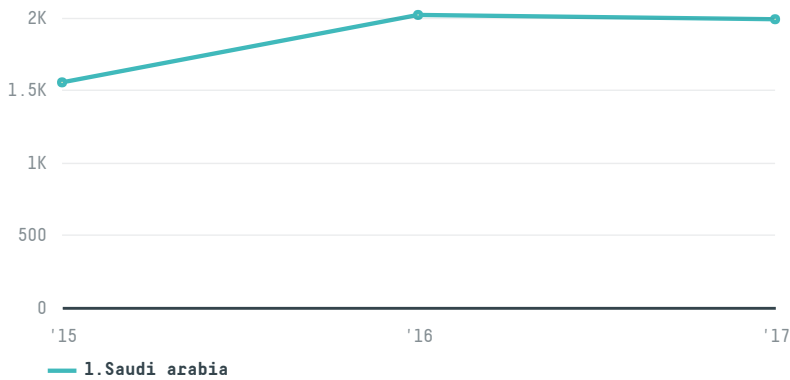

TOP DESTINATION COUNTRIES OF CHICKEN IMPORTED BY MOHAMMED SADIQ SAEED ABU ARAB EST.: