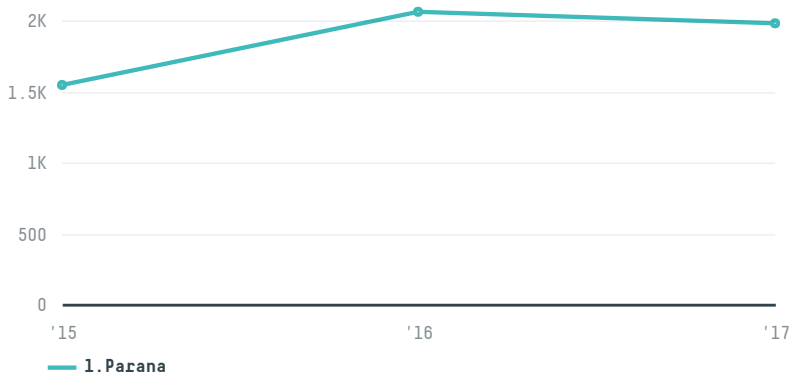

TOP DESTINATION COUNTRIES OF CHICKEN IMPORTED BY MOHAMMED SADIQ SAEED ABU ARAB EST.: