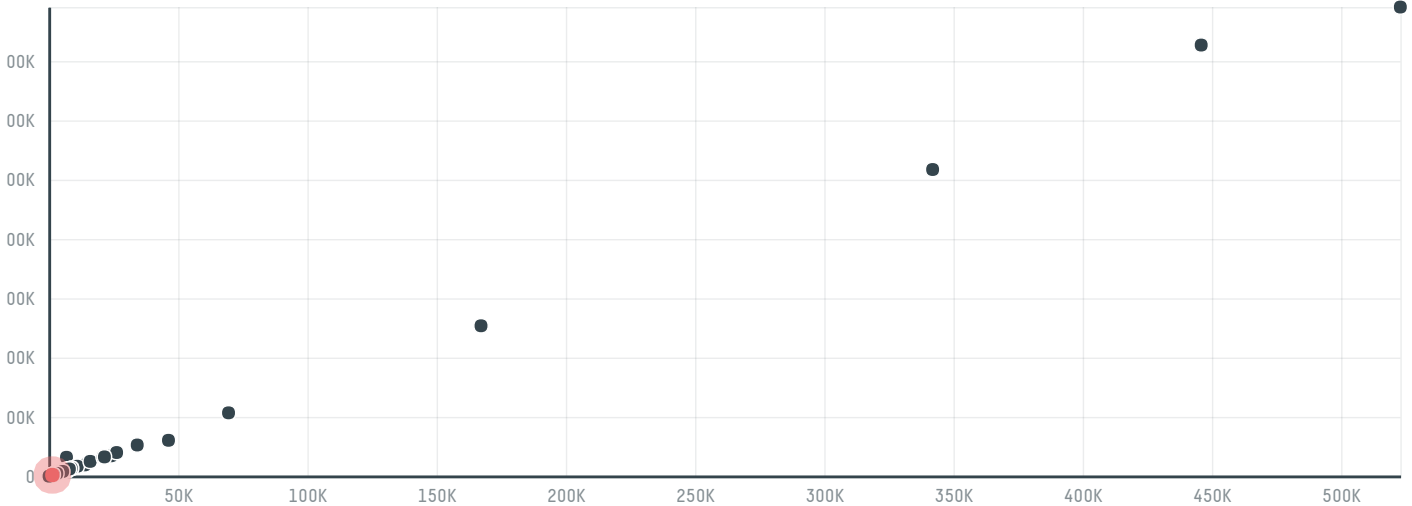

MUNICIPALITY	SOY DEFORESTATION RISK FOR FEED	CO2 EMISSIONS RISK FROM SOY DEFORESTATION FOR FEED
SAO JORGE DO IVAI	0ha	0t CO2

BIOME	SOY DEFORESTATION RISK FOR FEED	CO2 EMISSIONS RISK FROM SOY DEFORESTATION FOR FEED
MATA ATLANTICA	0ha	0t CO2

COMPARING COMPANIES IMPORTING CHICKEN FROM BRAZIL IN 2017

Trase is a partnership between

In collaboration with

Donors

This website uses cookies to provide you with an improved user experience. By continuing to browse this site, you consent to the use of cookies and similar technologies. Please visit our [privacy policy](#) for further details.

I AGREE