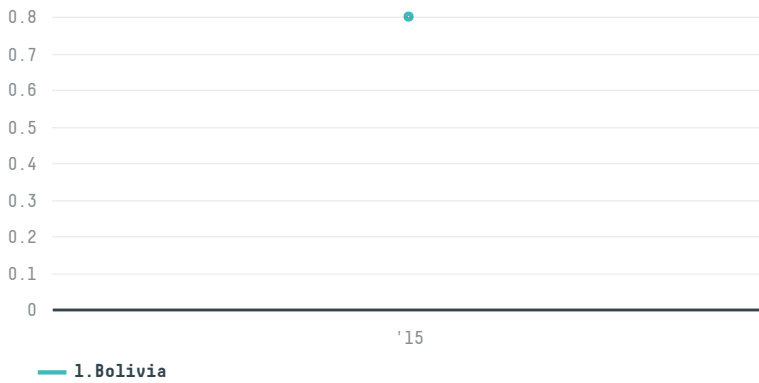

TOP DESTINATION COUNTRIES OF CHICKEN IMPORTED BY CELSO CAMPO: