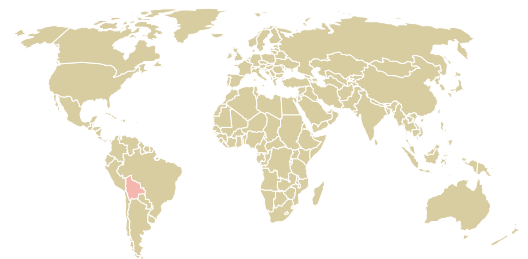

# trase

## Eliana gorayebe suarez

ACTIVITY: **Importer**    COMMODITY: **Chicken**    COUNTRY: **Brazil**    YEAR: **2015**

Eliana gorayebe suarez was the 1096th largest importer of chicken from BRAZIL in 2015, accounting for 106 tons. As an importer, Eliana gorayebe suarez sources from 1 municipalities, or 0% of the chicken production municipalities. The main destination of the chicken imported by Eliana gorayebe suarez is Bolivia, accounting for 100% of the total.

### TOP DESTINATION COUNTRIES OF CHICKEN IMPORTED BY ELIANA GORAYEBE SUAREZ: