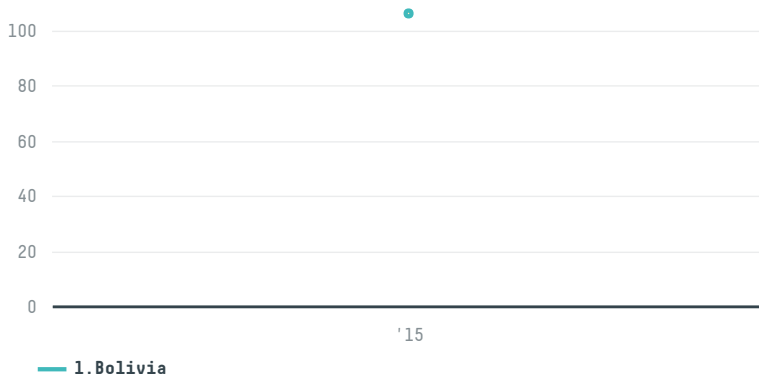

TOP DESTINATION COUNTRIES OF CHICKEN IMPORTED BY ELIANA GORAYEBE SUAREZ:

COMPARING COMPANIES IMPORTING CHICKEN FROM BRAZIL IN 2015