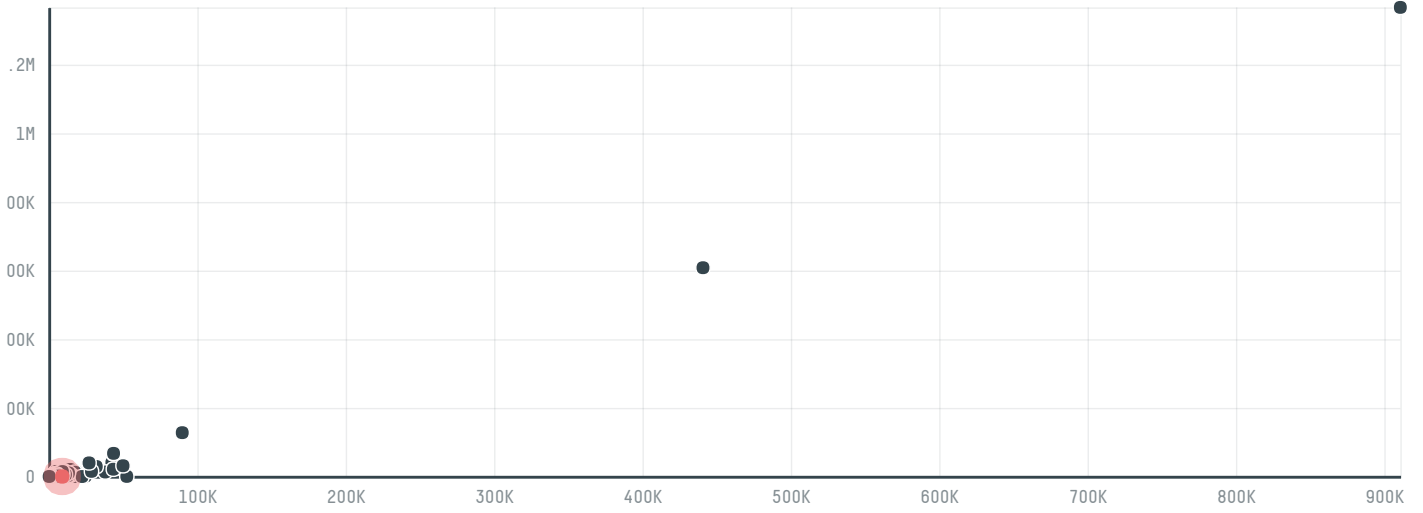

Trase is a partnership between

In collaboration with

and many other organizations and individuals.

Donors

[Terms of Use](#) · [Privacy policy](#) · [Cookie policy](#) · [Contact us](#)

This website uses cookies to provide you with an improved user experience. By continuing to browse this site, you consent to the use of cookies and similar technologies. Please visit our [privacy policy](#) for further details.

I AGREE