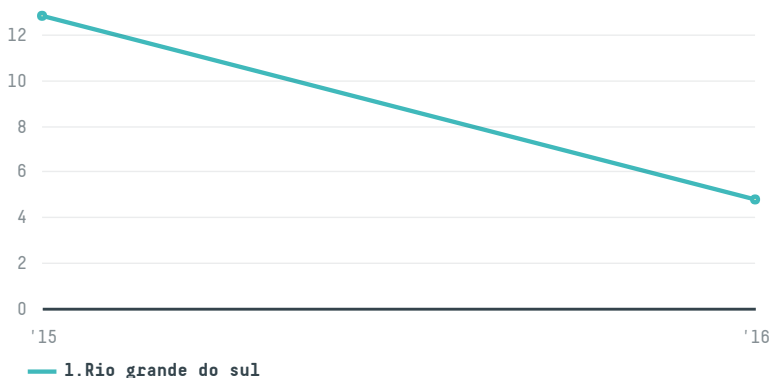

TOP DESTINATION COUNTRIES OF CHICKEN IMPORTED BY BALLANDE NEW ZEALAND LIMITED: