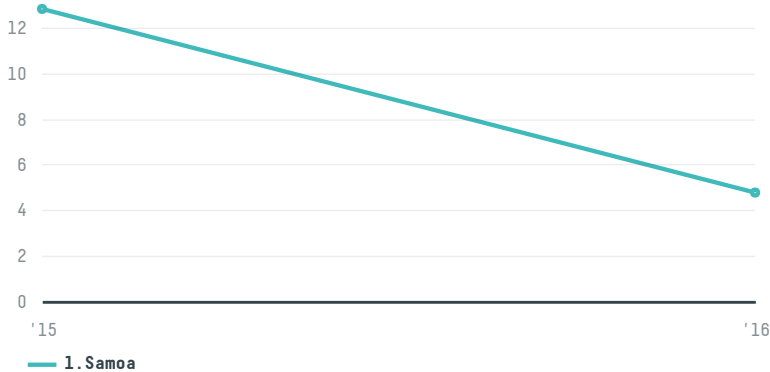

TOP DESTINATION COUNTRIES OF CHICKEN IMPORTED BY BALLANDE NEW ZEALAND LIMITED: