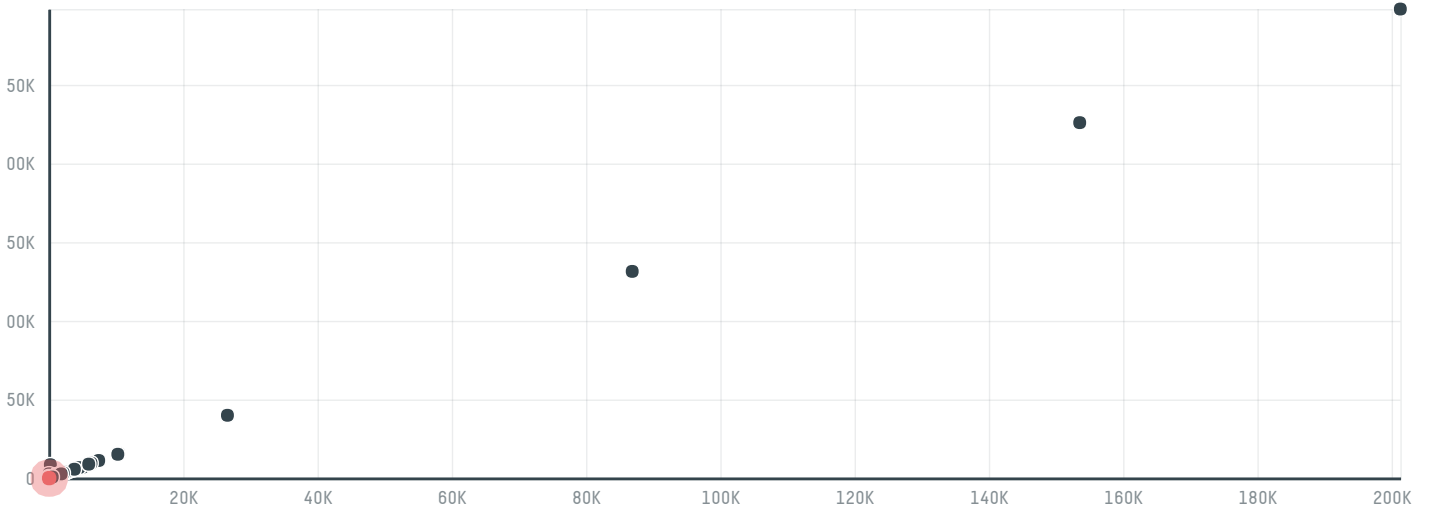

MUNICIPALITY	SOY DEFORESTATION RISK FOR FEED	CO2 EMISSIONS RISK FROM SOY DEFORESTATION FOR FEED
SAO JOAO	0ha	0t CO2

BIOME	SOY DEFORESTATION RISK FOR FEED	CO2 EMISSIONS RISK FROM SOY DEFORESTATION FOR FEED
MATA ATLANTICA	0ha	0t CO2

COMPARING COMPANIES IMPORTING CHICKEN FROM BRAZIL IN 2018

Trase is a partnership between

In collaboration with

Donors

This website uses cookies to provide you with an improved user experience. By continuing to browse this site, you consent to the use of cookies and similar technologies. Please visit our [privacy policy](#) for further details.

I AGREE