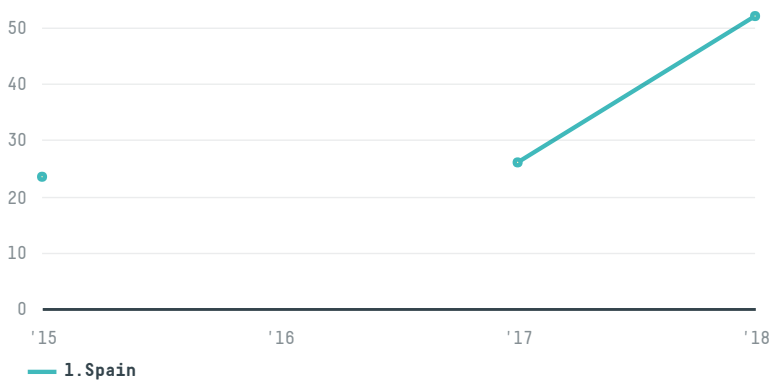

TOP DESTINATION COUNTRIES OF CHICKEN IMPORTED BY CONGELADOS HERBANIA: