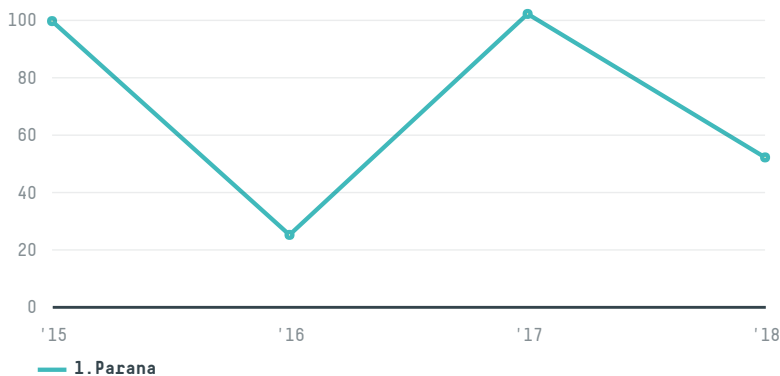

TOP DESTINATION COUNTRIES OF CHICKEN IMPORTED BY CONGELADOS HERBANIA: