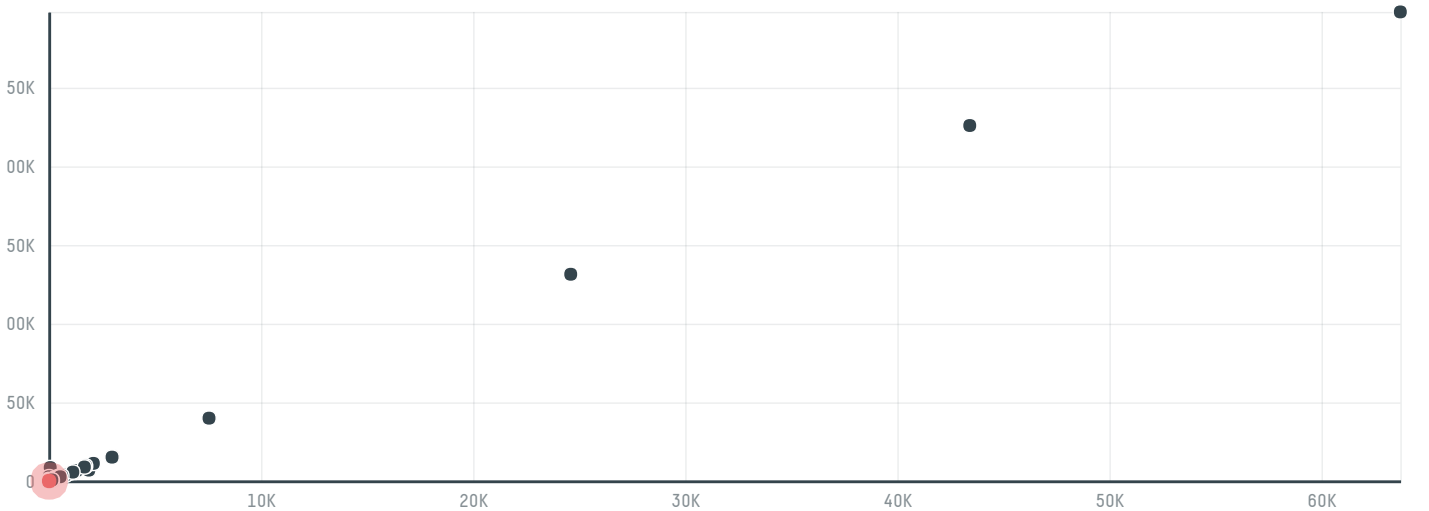

MUNICIPALITY	SOY DEFORESTATION RISK FOR FEED	CO2 EMISSIONS RISK FROM SOY DEFORESTATION FOR FEED
SAO JOAO	0ha	0t CO2

BIOME	SOY DEFORESTATION RISK FOR FEED	CO2 EMISSIONS RISK FROM SOY DEFORESTATION FOR FEED
MATA ATLANTICA	0ha	0t CO2

COMPARING COMPANIES IMPORTING CHICKEN FROM BRAZIL IN 2018

Trase is a partnership between

In collaboration with

Donors

This website uses cookies to provide you with an improved user experience. By continuing to browse this site, you consent to the use of cookies and similar technologies. Please visit our [privacy policy](#) for further details.

I AGREE