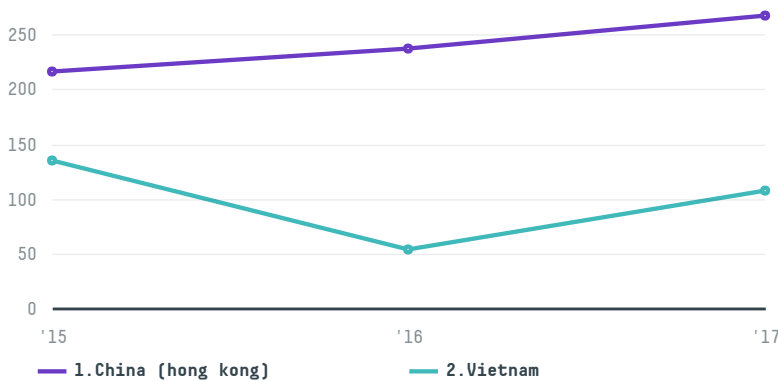

TOP DESTINATION COUNTRIES OF CHICKEN EXPORTED BY SOUTH SERVICE TRADING:

COMPARING COMPANIES EXPORTING CHICKEN FROM BRAZIL IN 2017