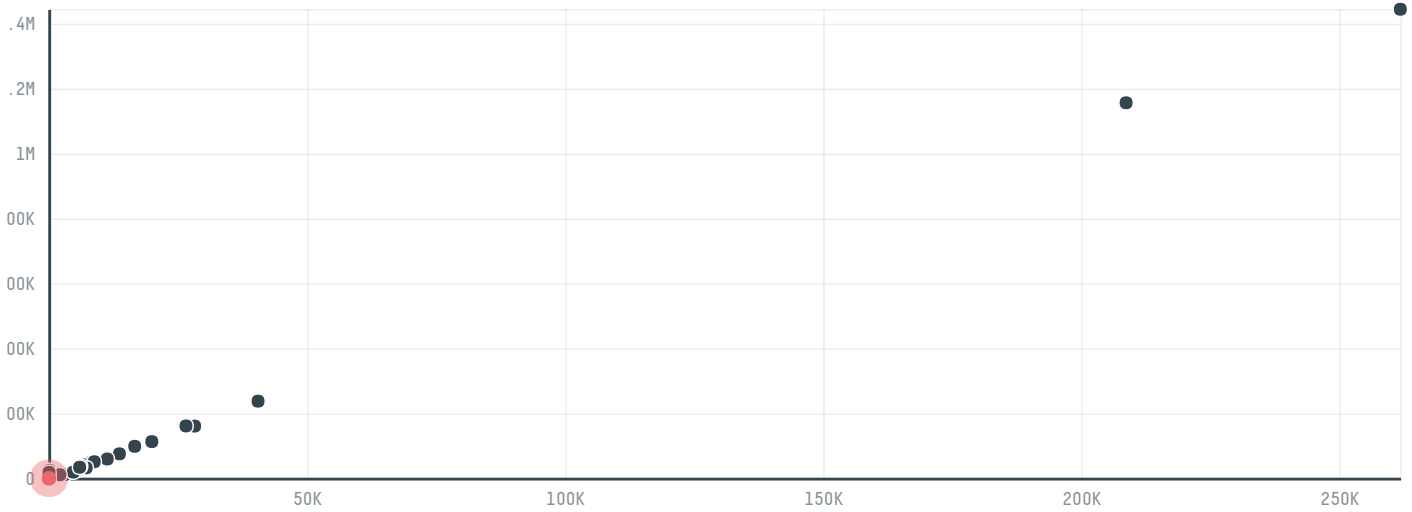

trase

South service trading

ACTIVITY: **Exporter group** COMMODITY: **Chicken** COUNTRY: **Brazil**

YEAR: **2017**

South service trading was the 35th largest exporter of pork from BRAZIL in 2017, accounting for 183 tons. As an exporter, South service trading sources from 1 municipalities, or 0% of the pork production municipalities. The main destination of the pork exported by South service trading is China (hong kong), accounting for 73% of the total.

TOP DESTINATION COUNTRIES OF CHICKEN EXPORTED BY SOUTH SERVICE TRADING:

COMPARING COMPANIES EXPORTING CHICKEN FROM BRAZIL IN 2017

Trase is a partnership between

In collaboration with

and many other organizations and individuals.