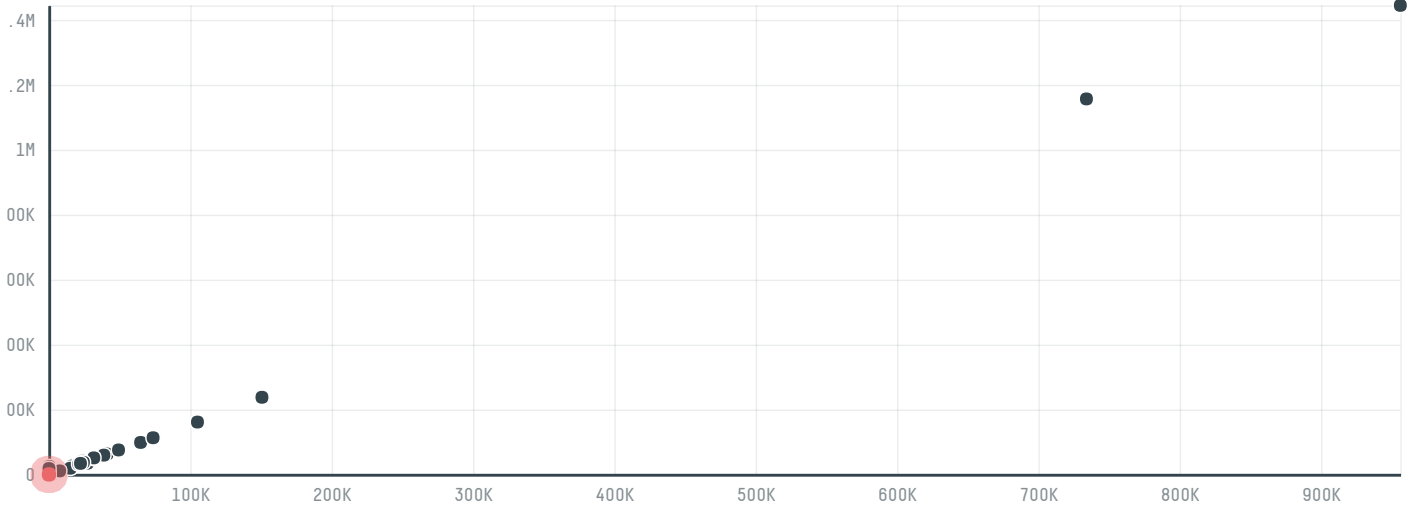

trase

South service trading

ACTIVITY: **Exporter group** COMMODITY: **Chicken** COUNTRY: **Brazil**

YEAR: **2017**

South service trading was the 35th largest exporter of pork from BRAZIL in 2017, accounting for 183 tons. As an exporter, South service trading sources from 1 municipalities, or 0% of the pork production municipalities. The main destination of the pork exported by South service trading is China (hong kong), accounting for 73% of the total.

TOP DESTINATION COUNTRIES OF CHICKEN EXPORTED BY SOUTH SERVICE TRADING:

COMPARING COMPANIES EXPORTING CHICKEN FROM BRAZIL IN 2017

Trase is a partnership between

In collaboration with

and many other organizations and individuals.