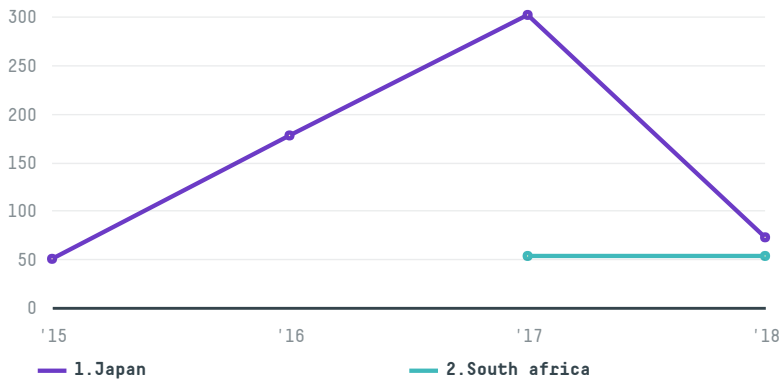

TOP DESTINATION COUNTRIES OF CHICKEN EXPORTED BY AGRO MGS IMPORTACAO E EXPORTACAO LTDA:

Legend for map: ☐ N/A, ☐ <5K, ☐ >5K, ☐ >100K, ☐ >300K, ☐ >1M