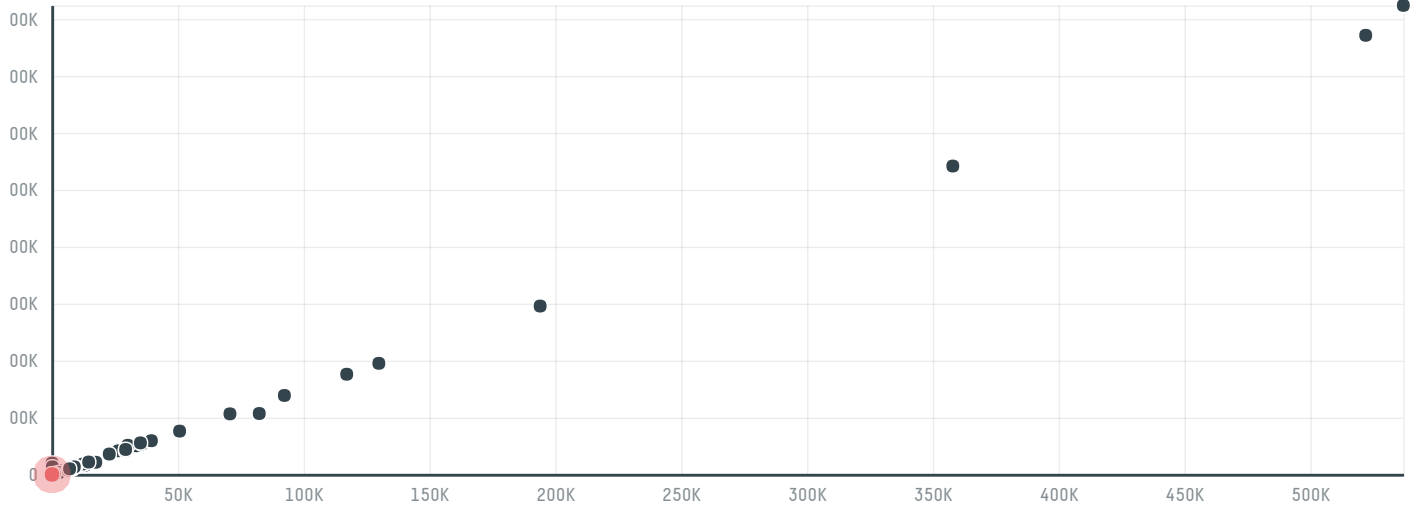

trase

Agro mgs importacao e exportacao ltda

ACTIVITY: **Exporter**
COMMODITY: **Chicken**
COUNTRY: **Brazil**
YEAR: **2018**

Agro mgs importacao e exportacao ltda was the 67th largest exporter of chicken from BRAZIL in 2018, accounting for 126 tons. This is a 64% decrease vs the previous year. As an exporter, Agro mgs importacao e exportacao ltda sources from 1 municipalities, or 0% of the chicken production municipalities. The main destination of the chicken exported by Agro mgs importacao e exportacao ltda is Japan, accounting for 57% of the total.

TOP DESTINATION COUNTRIES OF CHICKEN EXPORTED BY AGRO MGS IMPORTACAO E EXPORTACAO LTDA:

Legend for map: N/A, <5K, >5K, >100K, >300K, >1M

COMPARING COMPANIES EXPORTING CHICKEN FROM BRAZIL IN 2018

Trase is a partnership between