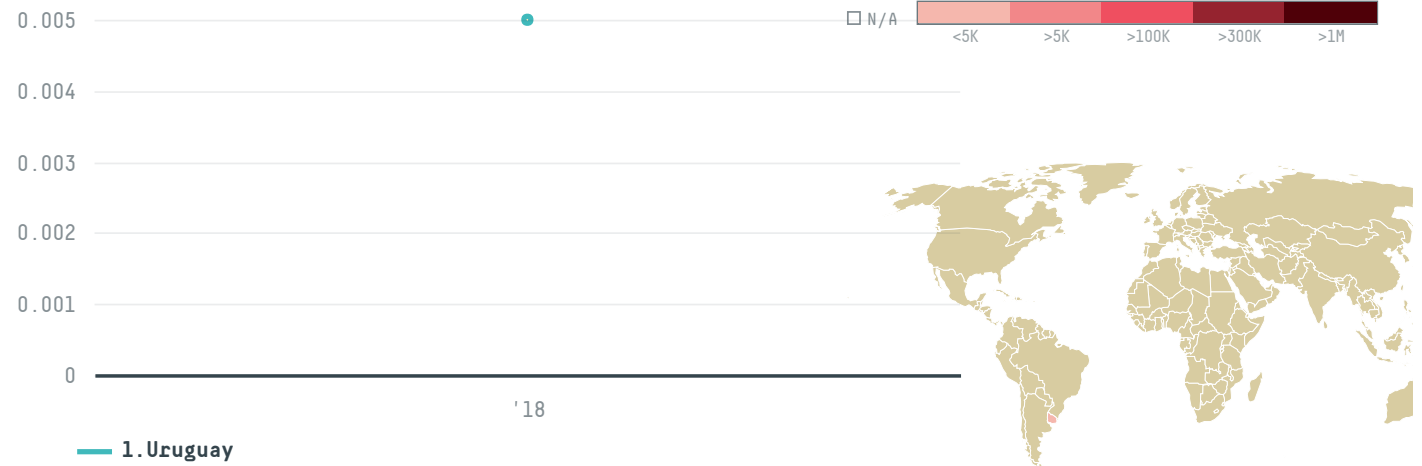

trase

Logistica grobocopatel hnos s a

ACTIVITY: **Exporter**
COMMODITY: **Soy**
COUNTRY: **Argentina**
YEAR: **2018**

Logistica grobocopatel hnos s a was the 94th largest exporter of soy from ARGENTINA in 2018, accounting for 0 tons. As an exporter, Logistica grobocopatel hnos s a sources from 1 departments, or 0% of the soy production departments. The main destination of the soy exported by Logistica grobocopatel hnos s a is Uruguay, accounting for 100% of the total.

TOP DESTINATION COUNTRIES OF SOY EXPORTED BY LOGISTICA GROBOPATEL HNOS S A:

Trase is a partnership
between

 Stockholm Environment Institute

 Global Canopy Programme

In collaboration with

 vizzuality

 The European Forest Institute