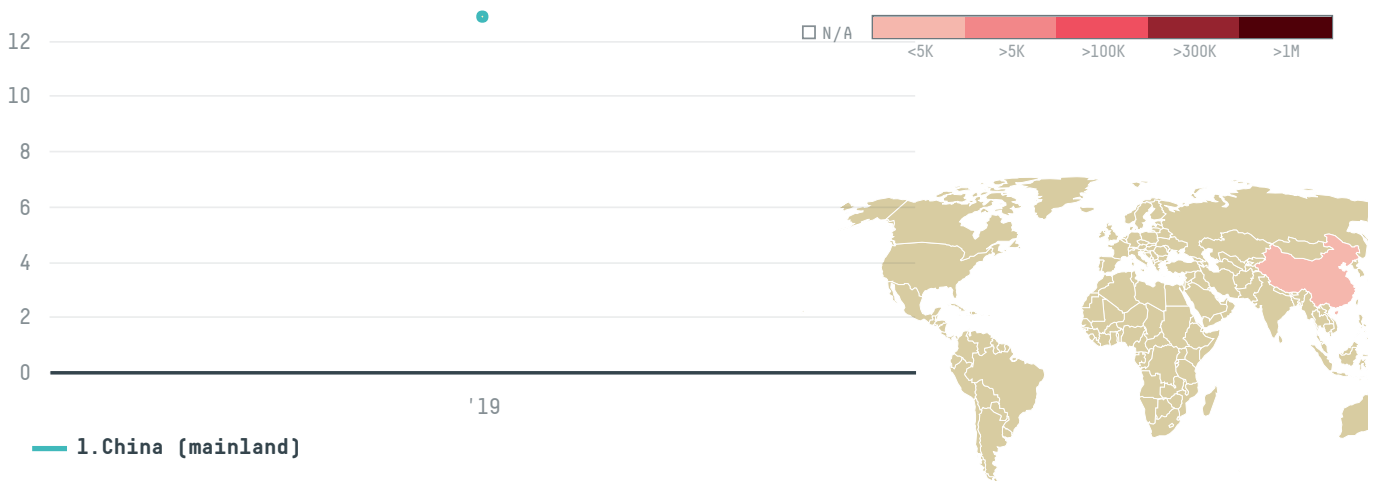

TOP DESTINATION COUNTRIES OF SHRIMP EXPORTED BY SHENZHEN ALL SHINE ENERGY:

This website uses cookies to provide you with an improved user experience. By continuing to browse this site, you consent to the use of cookies and similar technologies. Please visit our [privacy policy](#) for further details.

I AGREE