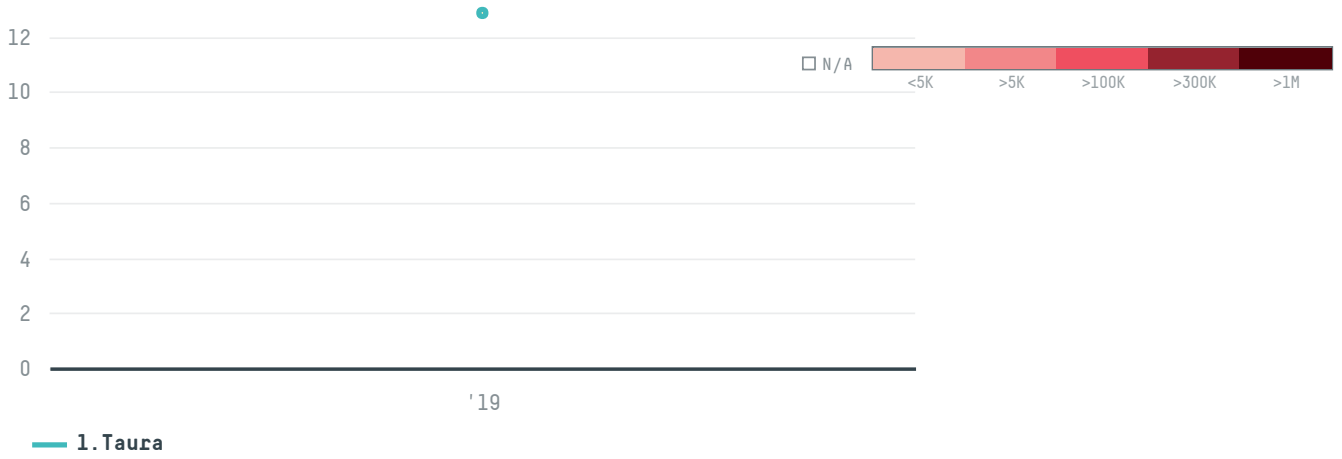

Trase is a partnership
between

Stockholm Environment Institute

Global Canopy Programme

In collaboration with

vizzuality

The European Forest Institute

and many other organizations
and individuals.

Donors

The Global Environment Facility

WWF

Europe

Gordon and Betty Moore
Foundation

The Nature Conservancy

Department for International
Development

Formas

Norway's International
Climate and Forest Initiative
(NICFI)

[Terms of Use](#) · [Privacy policy](#) · [Cookie policy](#) · [Contact us](#)

This website uses cookies to provide you with an improved user experience. By continuing to browse this site, you consent to the use of cookies and similar technologies. Please visit our [privacy policy](#) for further details.

I AGREE