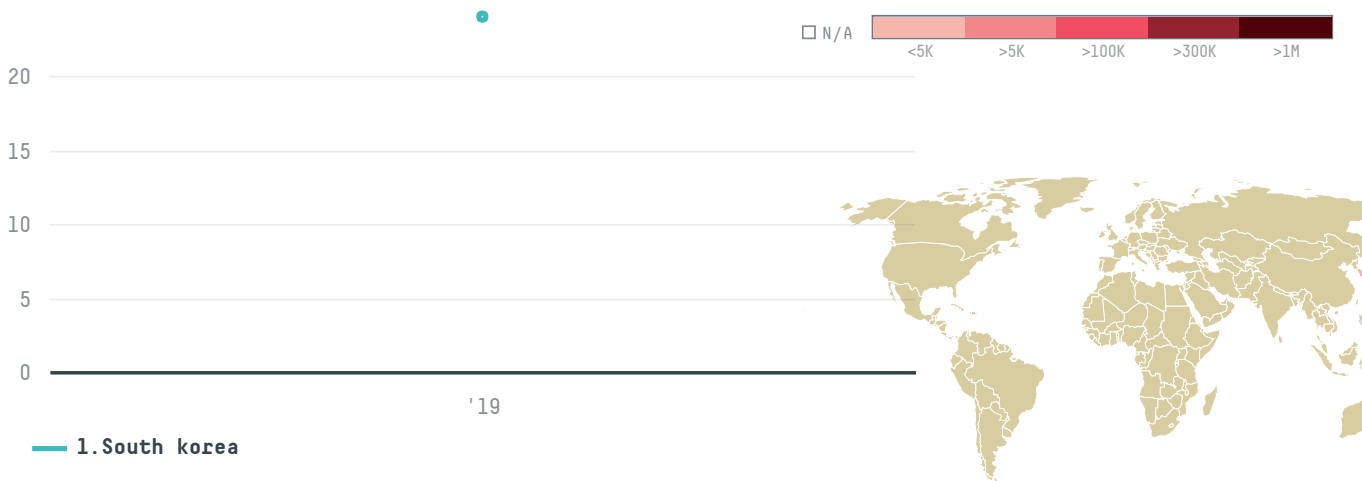

TOP DESTINATION COUNTRIES OF SHRIMP EXPORTED BY NEW HOPE SINGAPORE PTE LTD:

This website uses cookies to provide you with an improved user experience. By continuing to browse this site, you consent to the use of cookies and similar technologies. Please visit our [privacy policy](#) for further details.

I AGREE