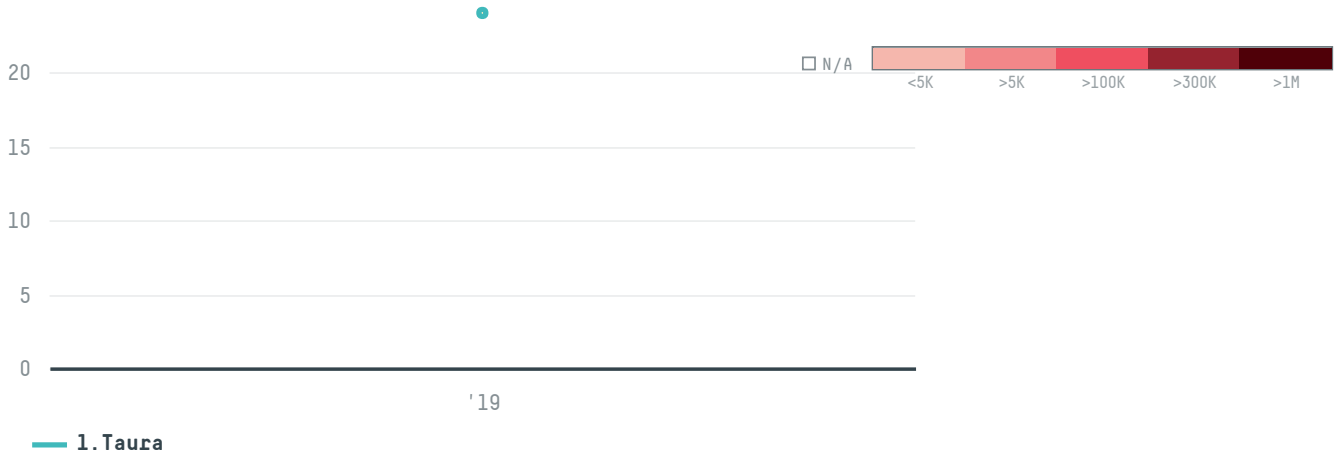

Trase is a partnership
between

Stockholm Environment Institute

Global Canopy Programme

In collaboration with

vizzuality

The European Forest Institute

and many other organizations
and individuals.

Donors

The Global Environment Facility

WWF

Europe

Gordon and Betty Moore
Foundation

The Nature Conservancy

Department for International
Development

Formas

Norway's International
Climate and Forest Initiative
(NICFI)

[Terms of Use](#) · [Privacy policy](#) · [Cookie policy](#) · [Contact us](#)

This website uses cookies to provide you with an improved user experience. By continuing to browse this site, you consent to the use of cookies and similar technologies. Please visit our [privacy policy](#) for further details.

I AGREE