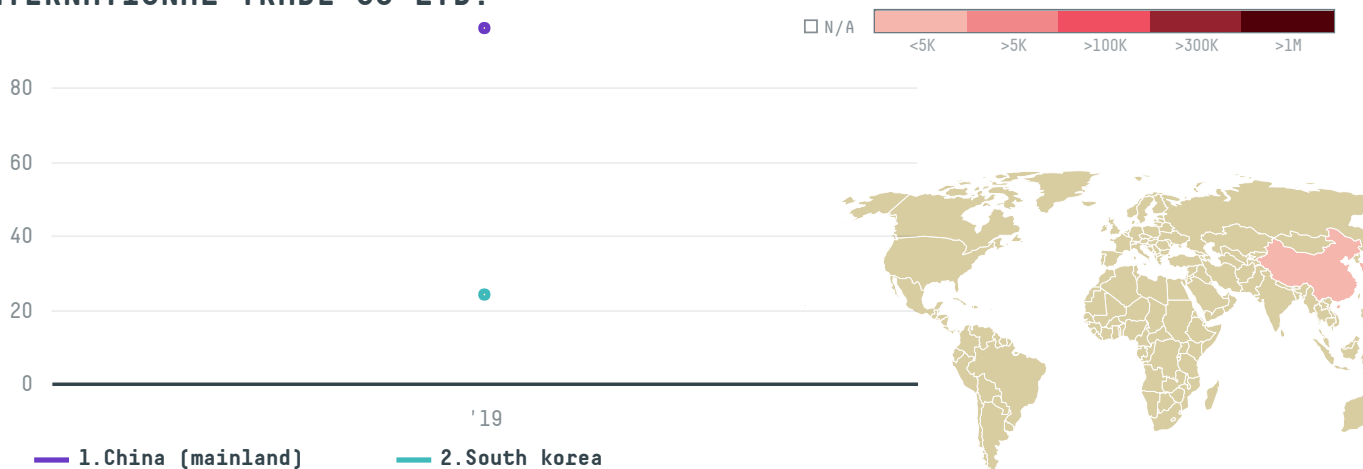

TOP DESTINATION COUNTRIES OF SHRIMP EXPORTED BY LAHNEBI QINGDAO INTERNATIONAL TRADE CO LTD:

This website uses cookies to provide you with an improved user experience. By continuing to browse this site, you consent to the use of cookies and similar technologies. Please visit our [privacy policy](#) for further details.

I AGREE