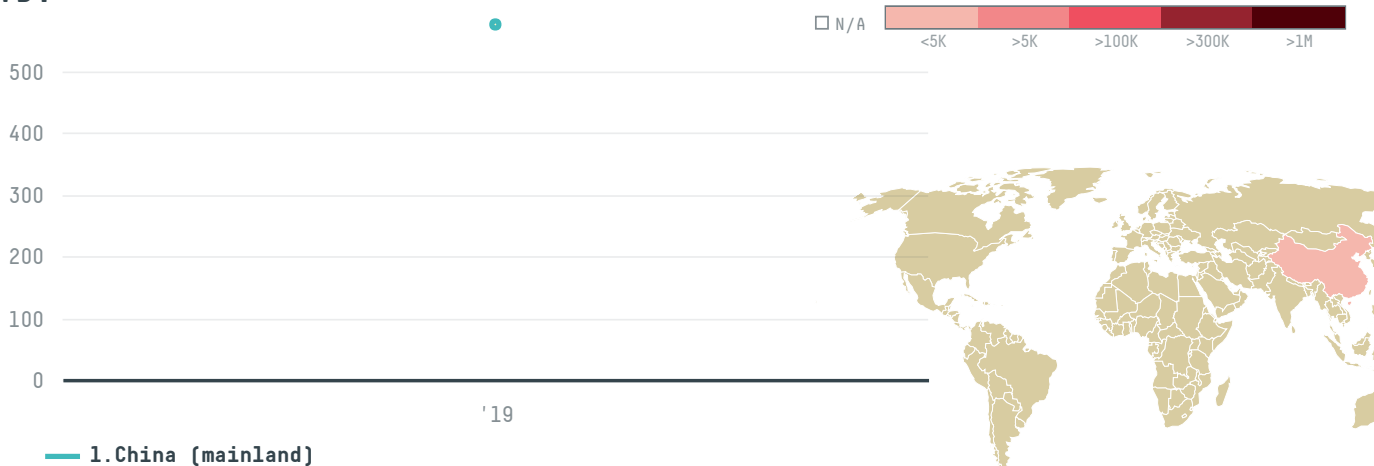

trase

First marine enterprise co ltd

ACTIVITY

Importer

COMMODITY

Shrimp

COUNTRY

Ecuador

YEAR

2019

First marine enterprise co ltd was the 172nd largest importer of shrimp from ECUADOR in 2019, accounting for 576 tons. As an importer, First marine enterprise co ltd sources from 1 parishes, or 3% of the shrimp production parishes. The main destination of the shrimp imported by First marine enterprise co ltd is China (mainland), accounting for 100% of the total.

TOP DESTINATION COUNTRIES OF SHRIMP EXPORTED BY FIRST MARINE ENTERPRISE CO LTD:

This website uses cookies to provide you with an improved user experience. By continuing to browse this site, you consent to the use of cookies and similar technologies. Please visit our [privacy policy](#) for further details.