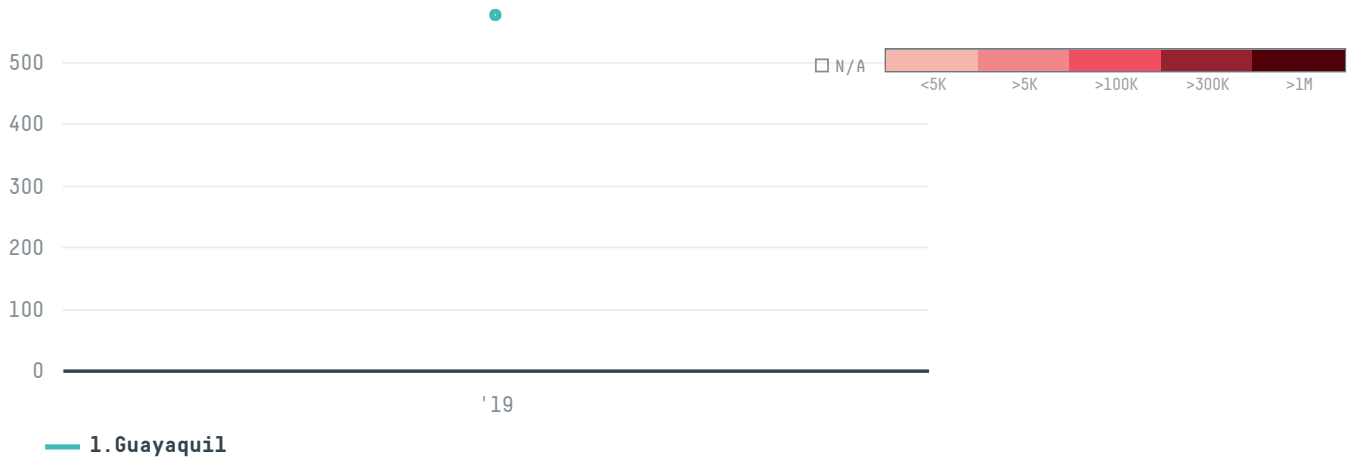

Trase is a partnership between

In collaboration with

and many other organizations and individuals.

Donors

[Terms of Use](#) · [Privacy policy](#) · [Cookie policy](#) · [Contact us](#)

This website uses cookies to provide you with an improved user experience. By continuing to browse this site, you consent to the use of cookies and similar technologies. Please visit our [privacy policy](#) for further details.

I AGREE