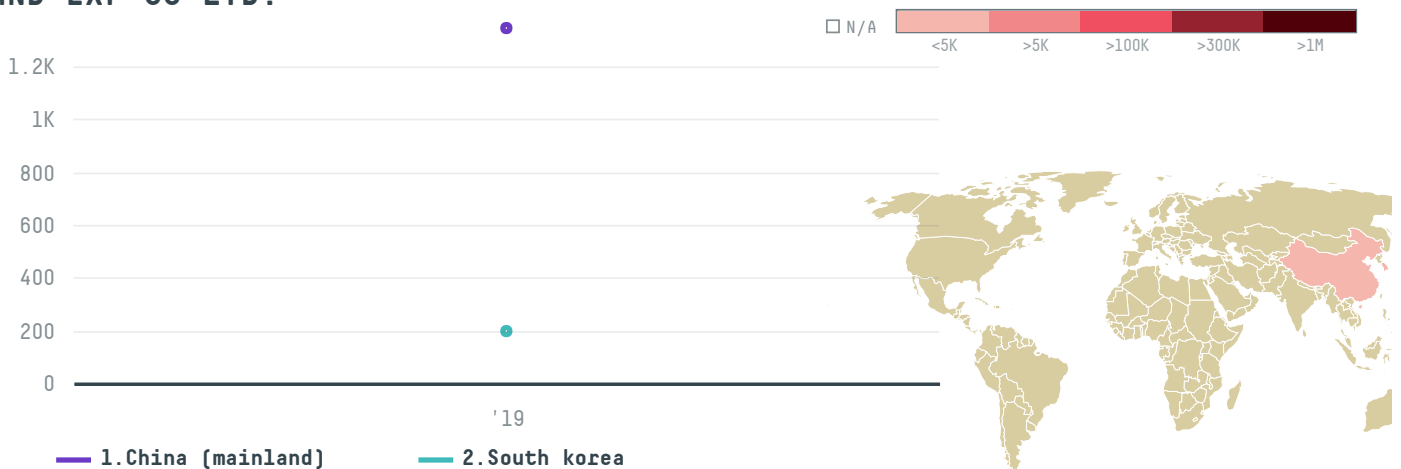

TOP DESTINATION COUNTRIES OF SHRIMP EXPORTED BY CHONGQING GRAL COMMERCE IMP AND EXP CO LTD:

This website uses cookies to provide you with an improved user experience. By continuing to browse this site, you consent to the use of cookies and similar technologies. Please visit our [privacy policy](#) for further details.

I AGREE