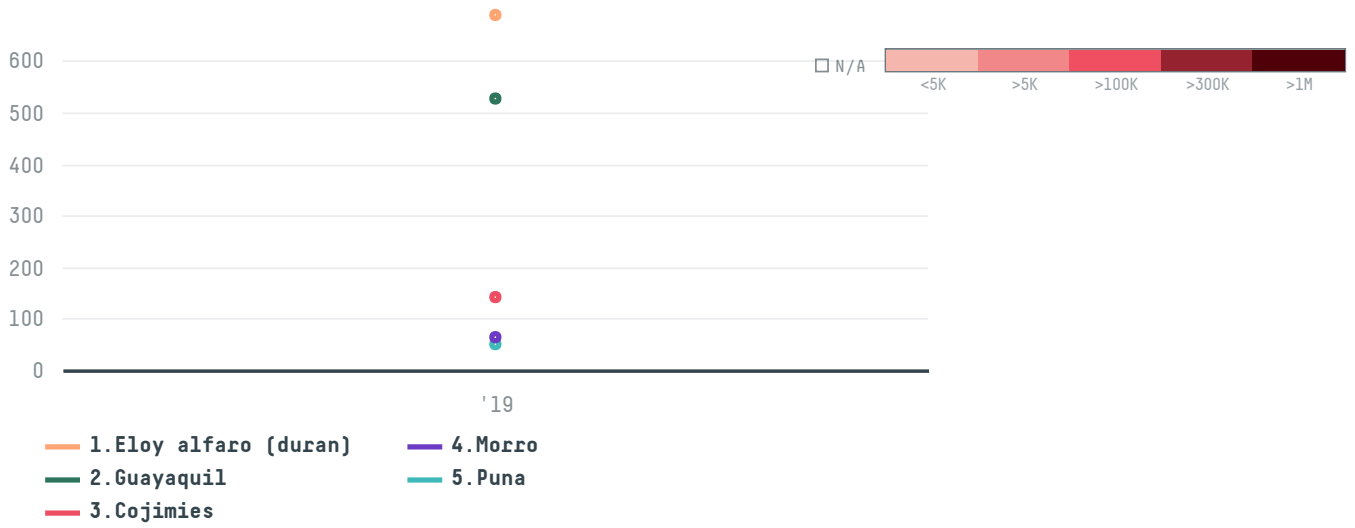

Trase is a partnership between

In collaboration with

and many other organizations and individuals.

Donors

[Terms of Use](#) · [Privacy policy](#) · [Cookie policy](#) · [Contact us](#)

This website uses cookies to provide you with an improved user experience. By continuing to browse this site, you consent to the use of cookies and similar technologies. Please visit our [privacy policy](#) for further details.

I AGREE