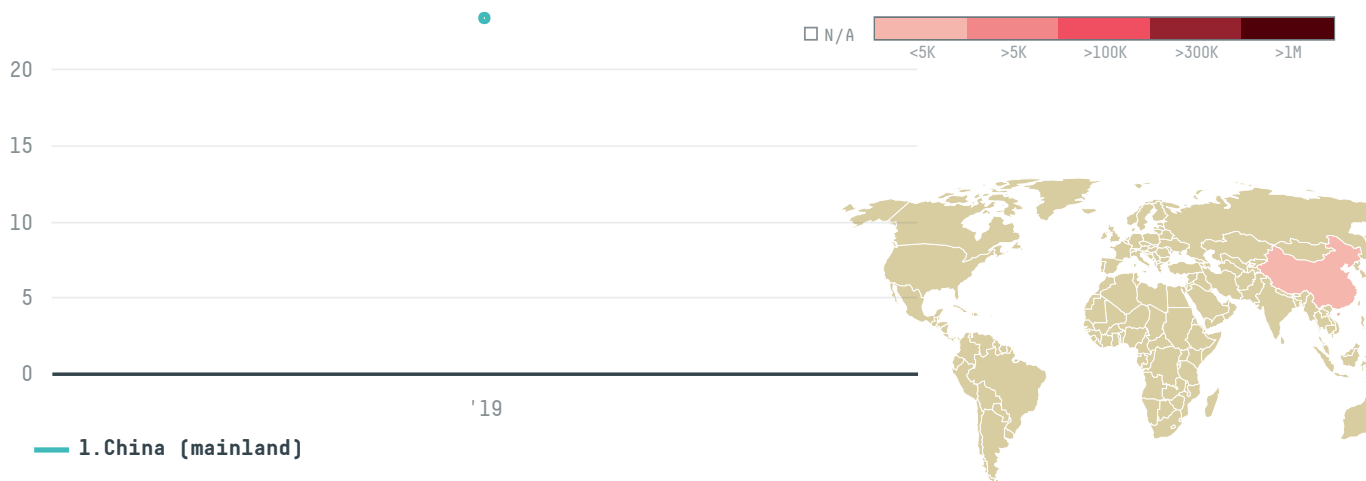

TOP DESTINATION COUNTRIES OF SHRIMP EXPORTED BY TRASBOR2 LTDA:

This website uses cookies to provide you with an improved user experience. By continuing to browse this site, you consent to the use of cookies and similar technologies. Please visit our [privacy policy](#) for further details.

I AGREE