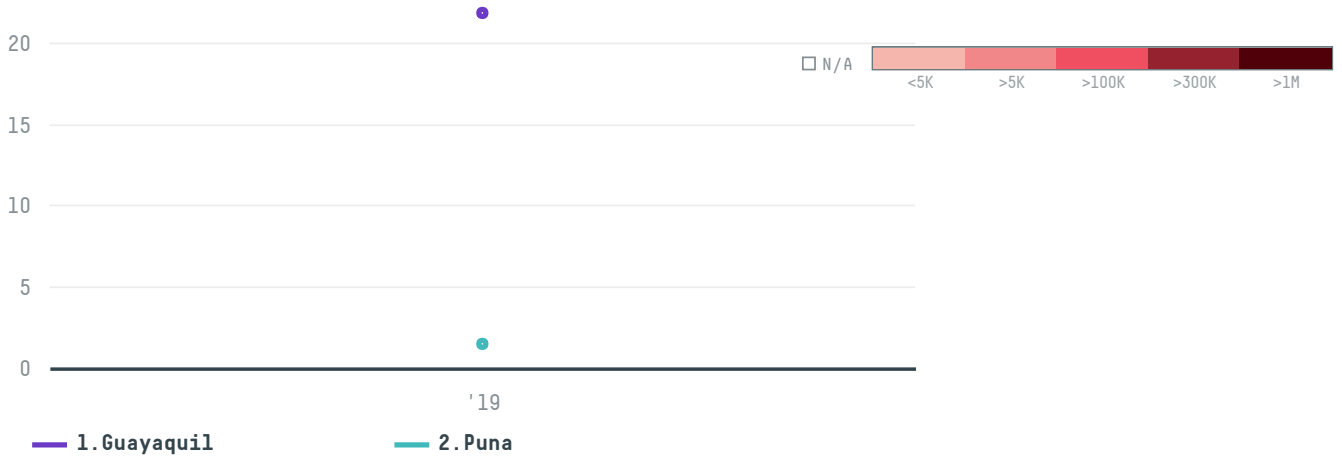

Trase is a partnership between

In collaboration with

and many other organizations and individuals.

Donors

[Terms of Use](#) · [Privacy policy](#) · [Cookie policy](#) · [Contact us](#)

This website uses cookies to provide you with an improved user experience. By continuing to browse this site, you consent to the use of cookies and similar technologies. Please visit our [privacy policy](#) for further details.

I AGREE