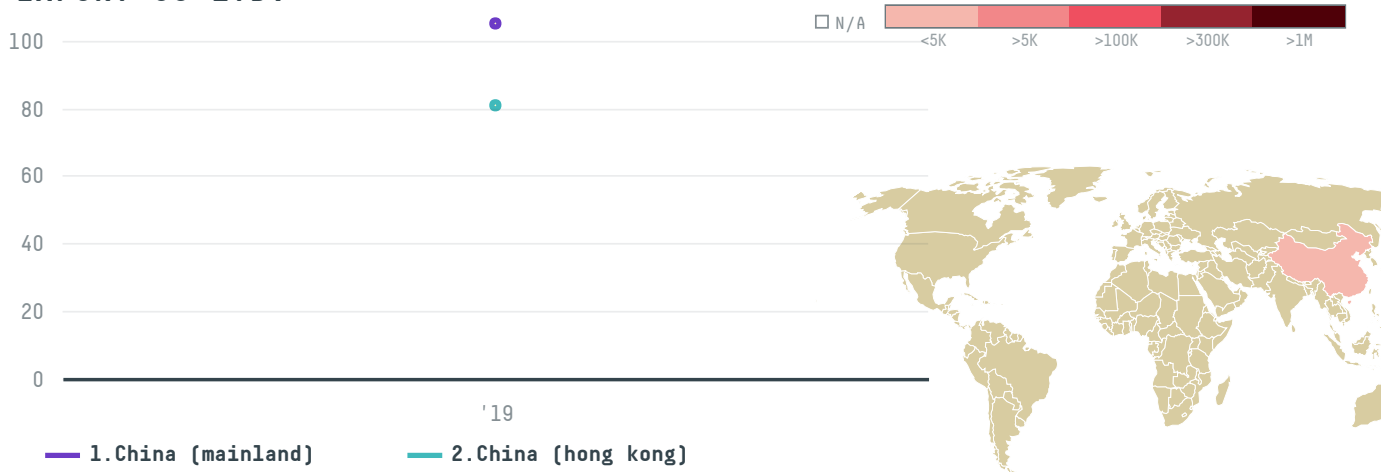

TOP DESTINATION COUNTRIES OF SHRIMP EXPORTED BY SHENZHEN HONGXINPENG IMPORT Y EXPORT CO LTD:

Trase is a partnership between

In collaboration with

Donors

This website uses cookies to provide you with an improved user experience. By continuing to browse this site, you consent to the use of cookies and similar technologies. Please visit our [privacy policy](#) for further details.

I AGREE