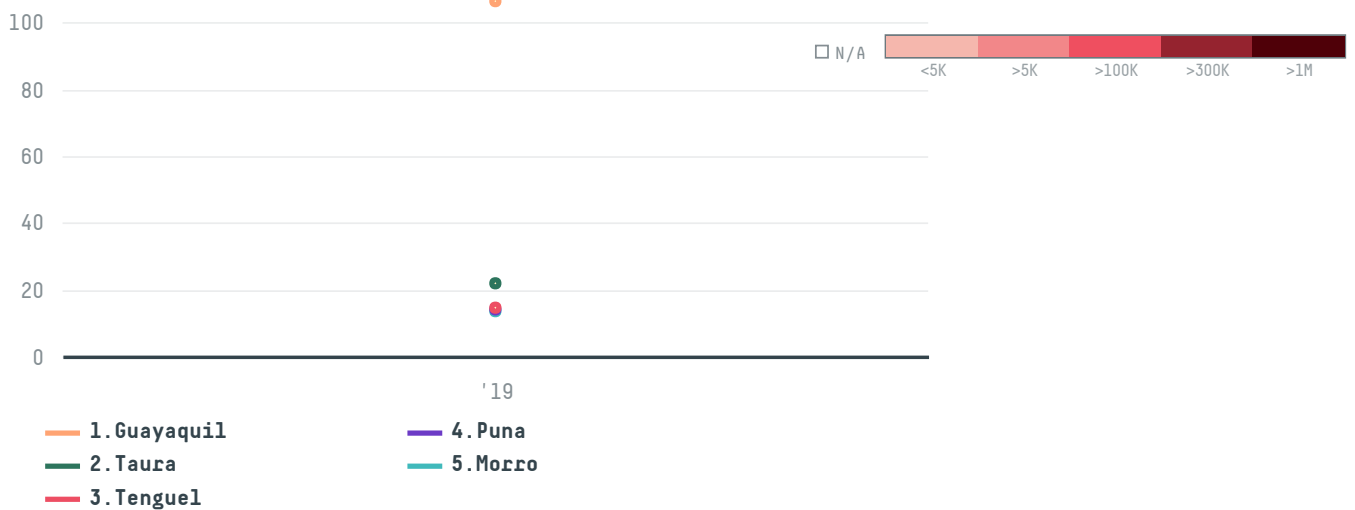

TOP DESTINATION COUNTRIES OF SHRIMP EXPORTED BY SHENZHEN HONGXINPENG IMPORT Y EXPORT CO LTD:

Trase is a partnership between

In collaboration with

Donors

This website uses cookies to provide you with an improved user experience. By continuing to browse this site, you consent to the use of cookies and similar technologies. Please visit our [privacy policy](#) for further details.

I AGREE