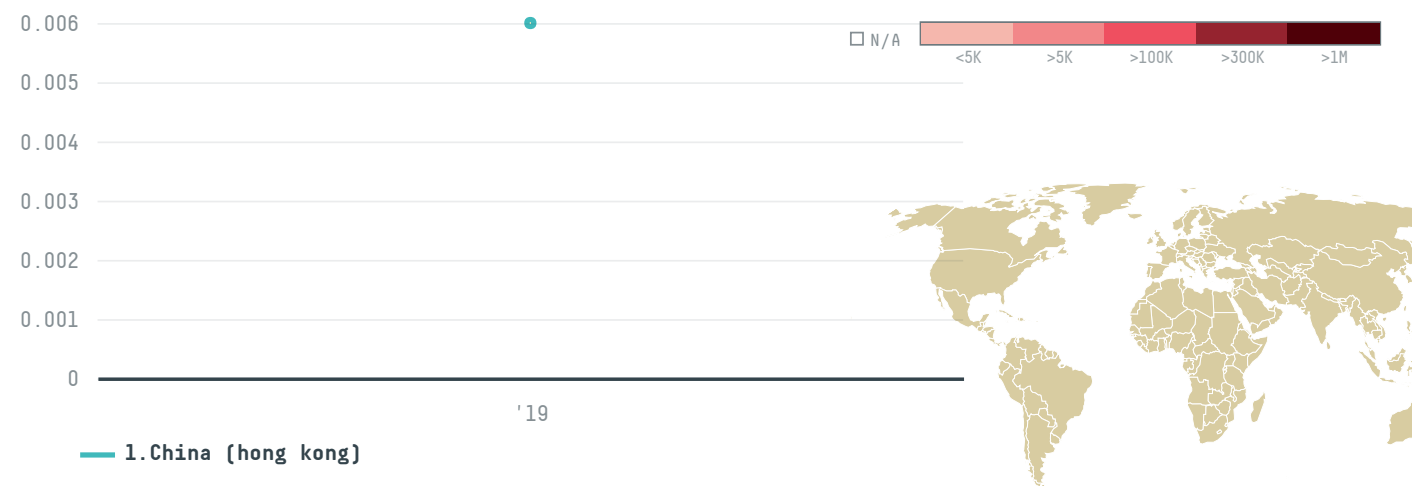

TOP DESTINATION COUNTRIES OF SHRIMP EXPORTED BY LMC HOLDING LTD:

This website uses cookies to provide you with an improved user experience. By continuing to browse this site, you consent to the use of cookies and similar technologies. Please visit our [privacy policy](#) for further details.

I AGREE