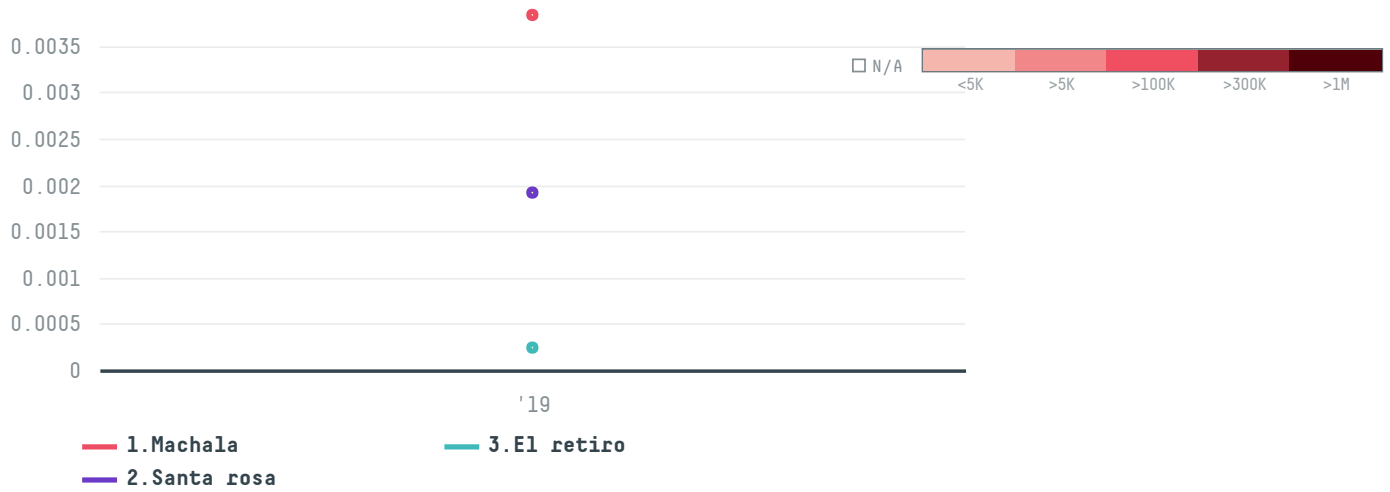

Trase is a partnership between

In collaboration with

and many other organizations and individuals.

Donors

[Terms of Use](#) · [Privacy policy](#) · [Cookie policy](#) · [Contact us](#)

This website uses cookies to provide you with an improved user experience. By continuing to browse this site, you consent to the use of cookies and similar technologies. Please visit our [privacy policy](#) for further details.

I AGREE