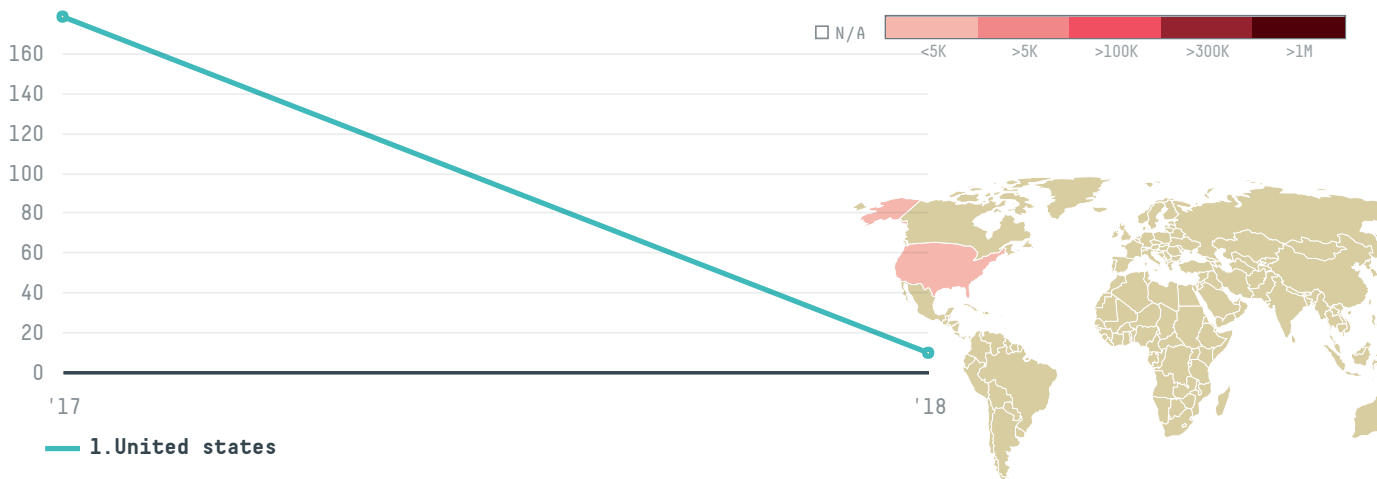

YEAR

2018

Premium ventures ltd was the 885th largest importer of shrimp from ECUADOR in 2018, accounting for 9 tons. This is a 95% decrease vs the previous year. As an importer, Premium ventures ltd sources from 2 parishes, or 5% of the shrimp production parishes. The main destination of the shrimp imported by Premium ventures ltd is United states, accounting for 100% of the total.

TOP DESTINATION COUNTRIES OF SHRIMP EXPORTED BY PREMIUM VENTURES LTD:

This website uses cookies to provide you with an improved user experience. By continuing to browse this site, you consent to the use of cookies and similar technologies. Please visit our [privacy policy](#) for further details.