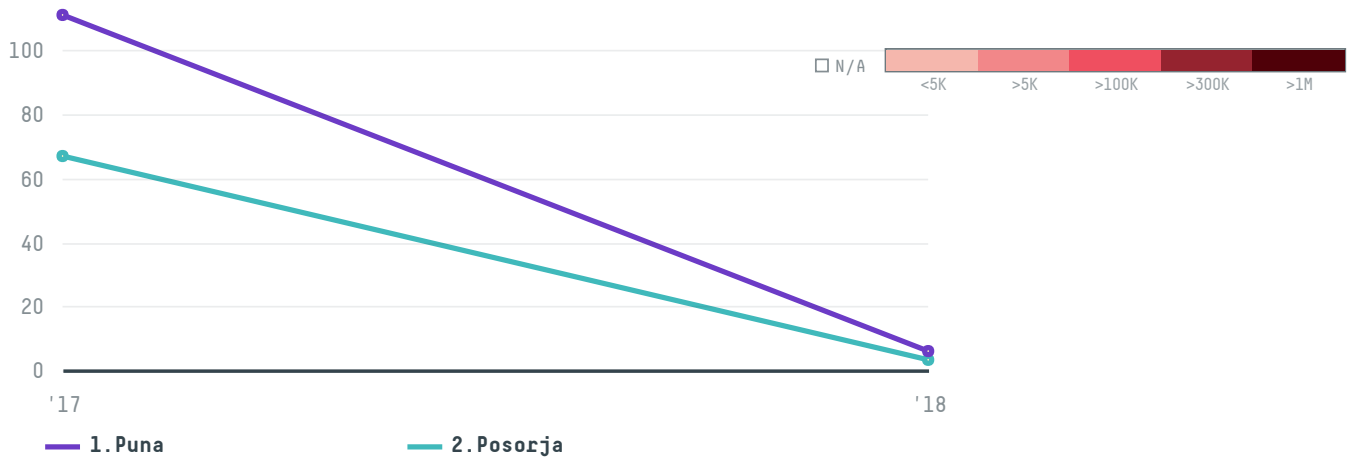

Trase is a partnership between

In collaboration with

and many other organizations and individuals.

Donors

[Terms of Use](#) · [Privacy policy](#) · [Cookie policy](#) · [Contact us](#)

This website uses cookies to provide you with an improved user experience. By continuing to browse this site, you consent to the use of cookies and similar technologies. Please visit our [privacy policy](#) for further details.

I AGREE