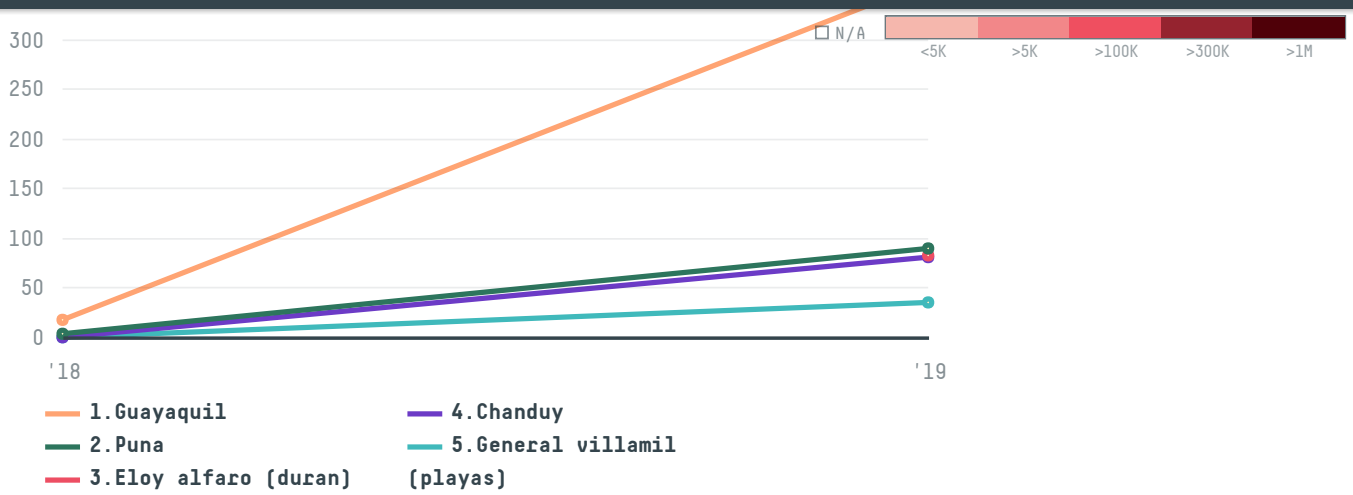

trase

Shanghai goodfarmer banana co ltd

ACTIVITY

Importer

COMMODITY

Shrimp

COUNTRY

Ecuador

YEAR

2019

Shanghai goodfarmer banana co ltd was the 142nd largest importer of shrimp from ECUADOR in 2019, accounting for 777 tons. This is a 1380% increase vs the previous year. As an importer, Shanghai goodfarmer banana co ltd sources from 19 parishes, or 54% of the shrimp production parishes. The main destination of the shrimp imported by Shanghai goodfarmer banana co ltd is China (mainland), accounting for 39% of the total.

TOP DESTINATION COUNTRIES OF SHRIMP EXPORTED BY SHANGHAI GOODFARMER BANANA CO LTD:

Trase is a partnership between

In collaboration with

and many other organizations and individuals.

Donors

[Terms of Use](#) · [Privacy policy](#) · [Cookie policy](#) · [Contact us](#)