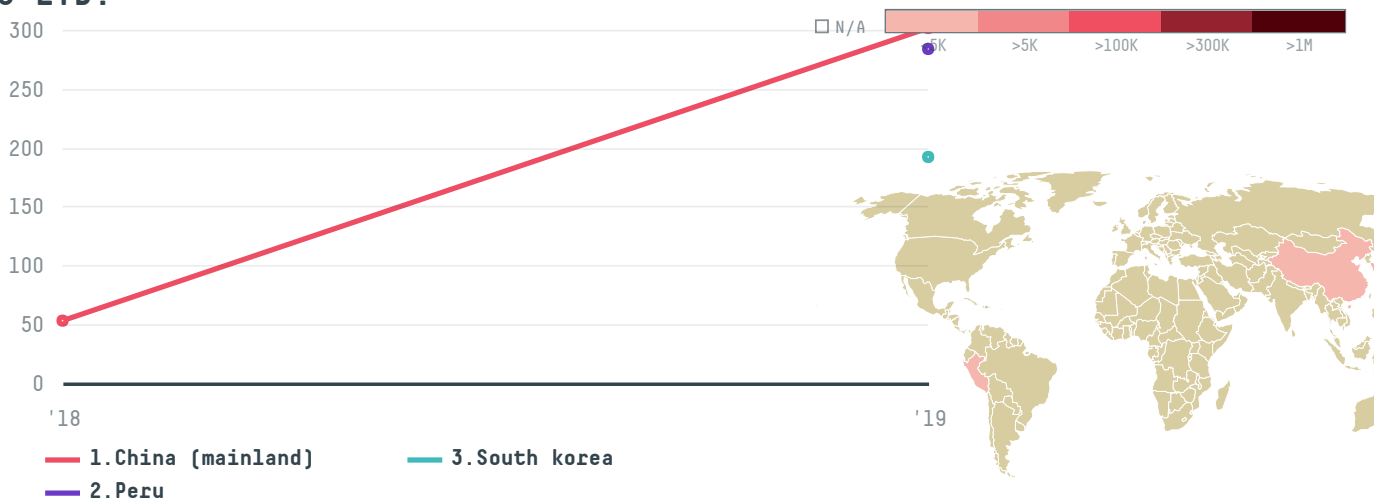

trase

Shanghai goodfarmer banana co ltd

ACTIVITY

Importer

COMMODITY

Shrimp

COUNTRY

Ecuador

YEAR

2019

Shanghai goodfarmer banana co ltd was the 142nd largest importer of shrimp from ECUADOR in 2019, accounting for 777 tons. This is a 1380% increase vs the previous year. As an importer, Shanghai goodfarmer banana co ltd sources from 19 parishes, or 54% of the shrimp production parishes. The main destination of the shrimp imported by Shanghai goodfarmer banana co ltd is China (mainland), accounting for 39% of the total.

TOP DESTINATION COUNTRIES OF SHRIMP EXPORTED BY SHANGHAI GOODFARMER BANANA CO LTD:

Trase is a partnership between

In collaboration with

and many other organizations and individuals.

Donors

[Terms of Use](#) · [Privacy policy](#) · [Cookie policy](#) · [Contact us](#)