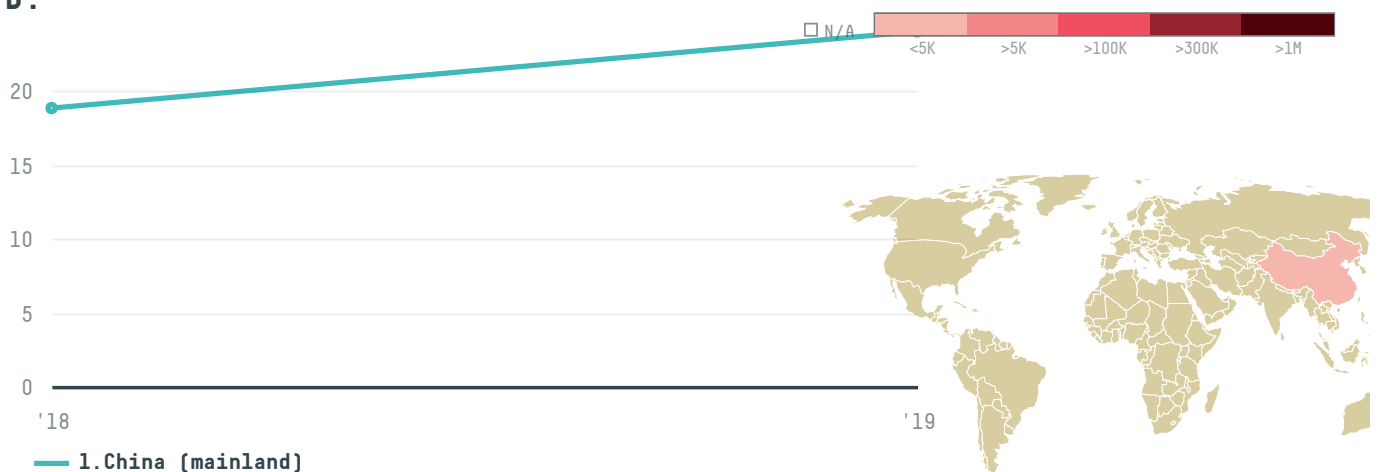

trase

Qingdao nwe ocean line co ltd

ACTIVITY

Importer

COMMODITY

Shrimp

COUNTRY

Ecuador

YEAR

2019

Qingdao nwe ocean line co ltd was the 793rd largest importer of shrimp from ECUADOR in 2019, accounting for 24 tons. This is a 27% increase vs the previous year. As an importer, Qingdao nwe ocean line co ltd sources from 1 parishes, or 3% of the shrimp production parishes. The main destination of the shrimp imported by Qingdao nwe ocean line co ltd is China (mainland), accounting for 100% of the total.

TOP DESTINATION COUNTRIES OF SHRIMP EXPORTED BY QINGDAO NWE OCEAN LINE CO LTD:

This website uses cookies to provide you with an improved user experience. By continuing to browse this site, you consent to the use of cookies and similar technologies. Please visit our [privacy policy](#) for further details.