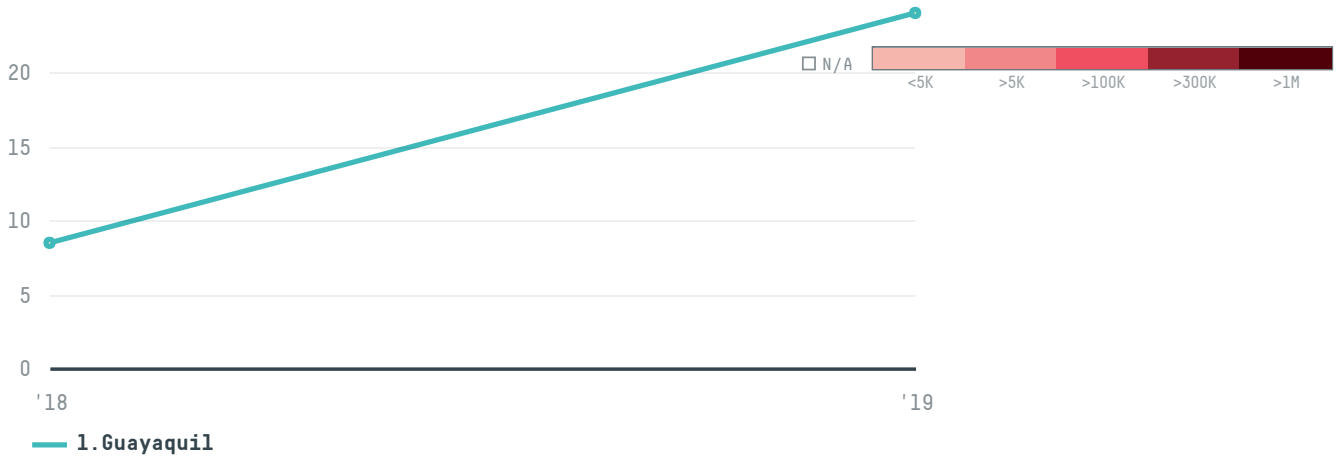

Trase is a partnership between

In collaboration with

and many other organizations and individuals.

Donors

[Terms of Use](#) · [Privacy policy](#) · [Cookie policy](#) · [Contact us](#)

This website uses cookies to provide you with an improved user experience. By continuing to browse this site, you consent to the use of cookies and similar technologies. Please visit our [privacy policy](#) for further details.

I AGREE